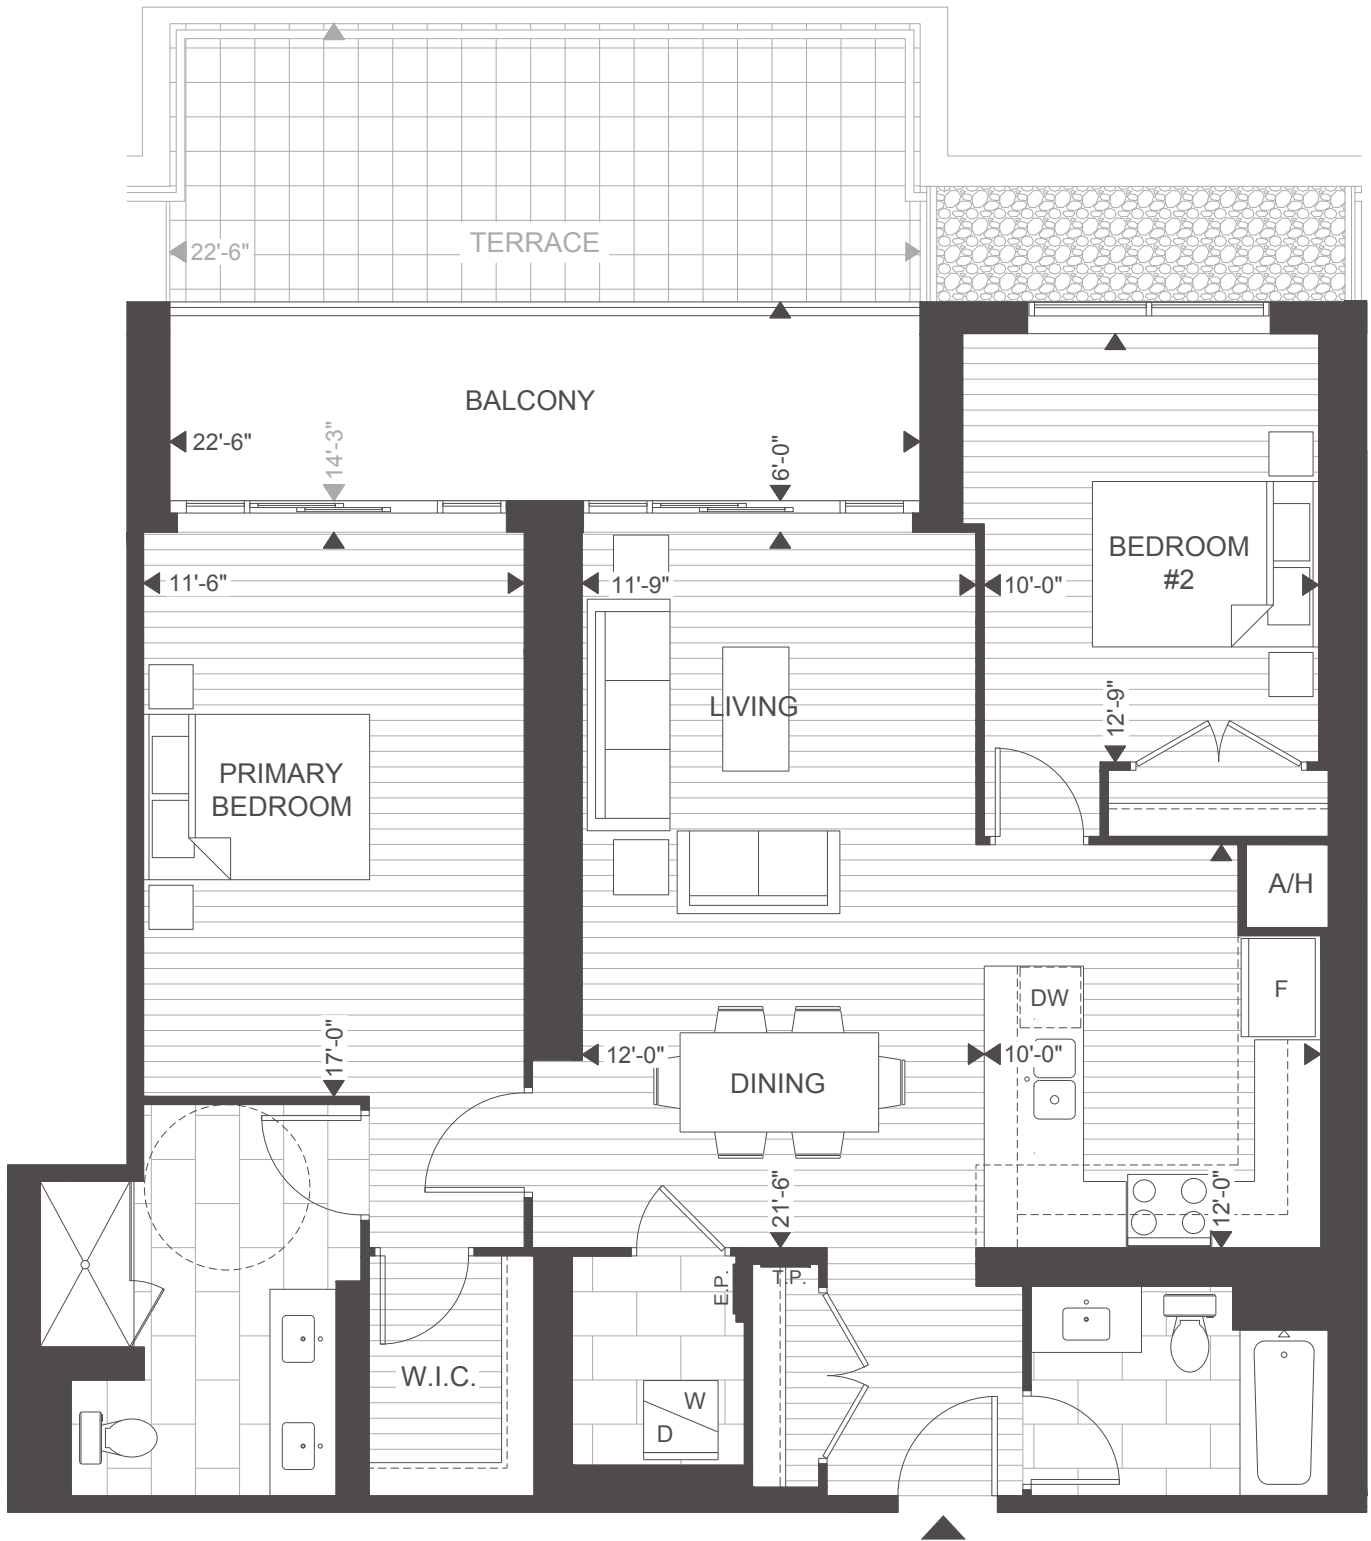

Total.....1600 sqft.

TERRACE (320 ONLY).....1245 sq.ft.

SUITE LOCATION | NORTH-WEST EXPOSURE

GORDON SQUARE III CONDOMINIUMS

SUITE 2B-12

2 2

Barrier-Free Suite

SUITES 321-721

Suite.....1225 sqft.
Balcony.....135 sqft.

Total.....1360 sqft.
TERRACE (321 ONLY).....320 sq.ft.

SUITE LOCATION | NORTH EXPOSURE

SUITE 2B-21

2 2

GORDON SQUARE III

SUITES 117

Suite 1235 sqft.

Terrace 1 85 sqft.

Terrace 2 110 sqft.

Total 1430 sqft.

GORDON SQUARE III

SUITE 2B-22

SUITES 120

Suite 1470 sqft.

Terrace 1 235 sqft.

Terrace 2 100 sqft.

Terrace 3 110 sqft.

Total 1915 sqft.

SUITE LOCATION NW EXPOSURE

GORDON SQUARE III

SUITE 2B-25

2 + DEN 2

SUITES 201