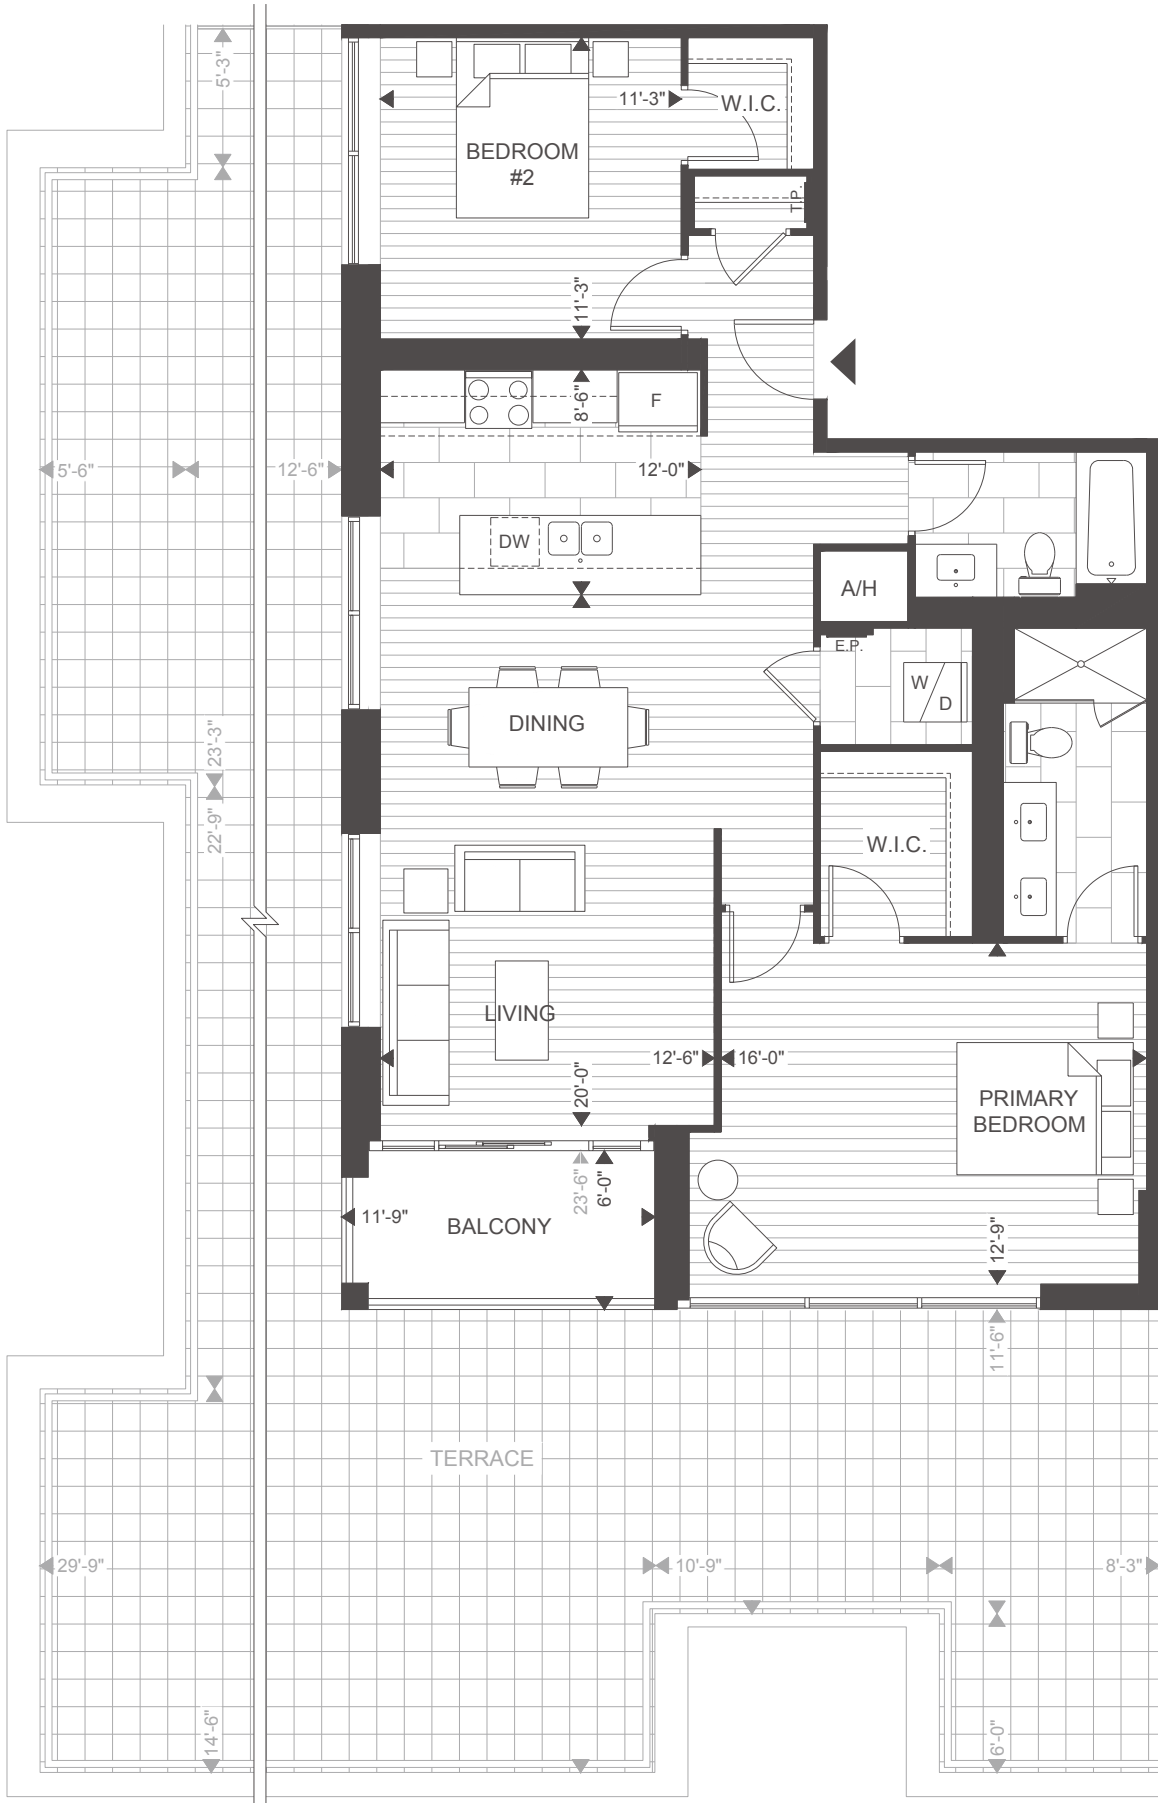

Balcony.....75 sqft.

Total.....1175 sqft.

TERRACE (304 ONLY).....345 sq.ft.

SUITE LOCATION | WEST EXPOSURE

GORDON SQUARE III CONDOMINIUMS

SUITE 2B-2

2 2

SUITES 306-706

Suite.....1225 sqft.

Balcony.....65 sqft.

Total.....1290 sqft.

TERRACE (306 ONLY).....1580 sq.ft.

SUITE LOCATION
NORTH-WEST
EXPOSURE

4TH-7TH FLOOR

3RD FLOOR

GORDON SQUARE III CONDOMINIUMS

SUITE 2B-3

2 2

SUITES 307-707

Suite.....1405 sqft.

Balcony.....60 sqft.

Total.....1465 sqft.

TERRACE (307 ONLY).....560 sq.ft.

SUITE LOCATION | NORTH-EAST EXPOSURE

GORDON SQUARE III CONDOMINIUMS

SUITE 2B-10

2+DEN 2

SUITES 319-719

Suite.....1490 sqft.
Balcony135 sqft.

Total.....1625 sqft.
TERRACE (319 ONLY).....855 sq.ft.

SUITE LOCATION
SOUTH-WEST EXPOSURE

4TH-7TH FLOOR