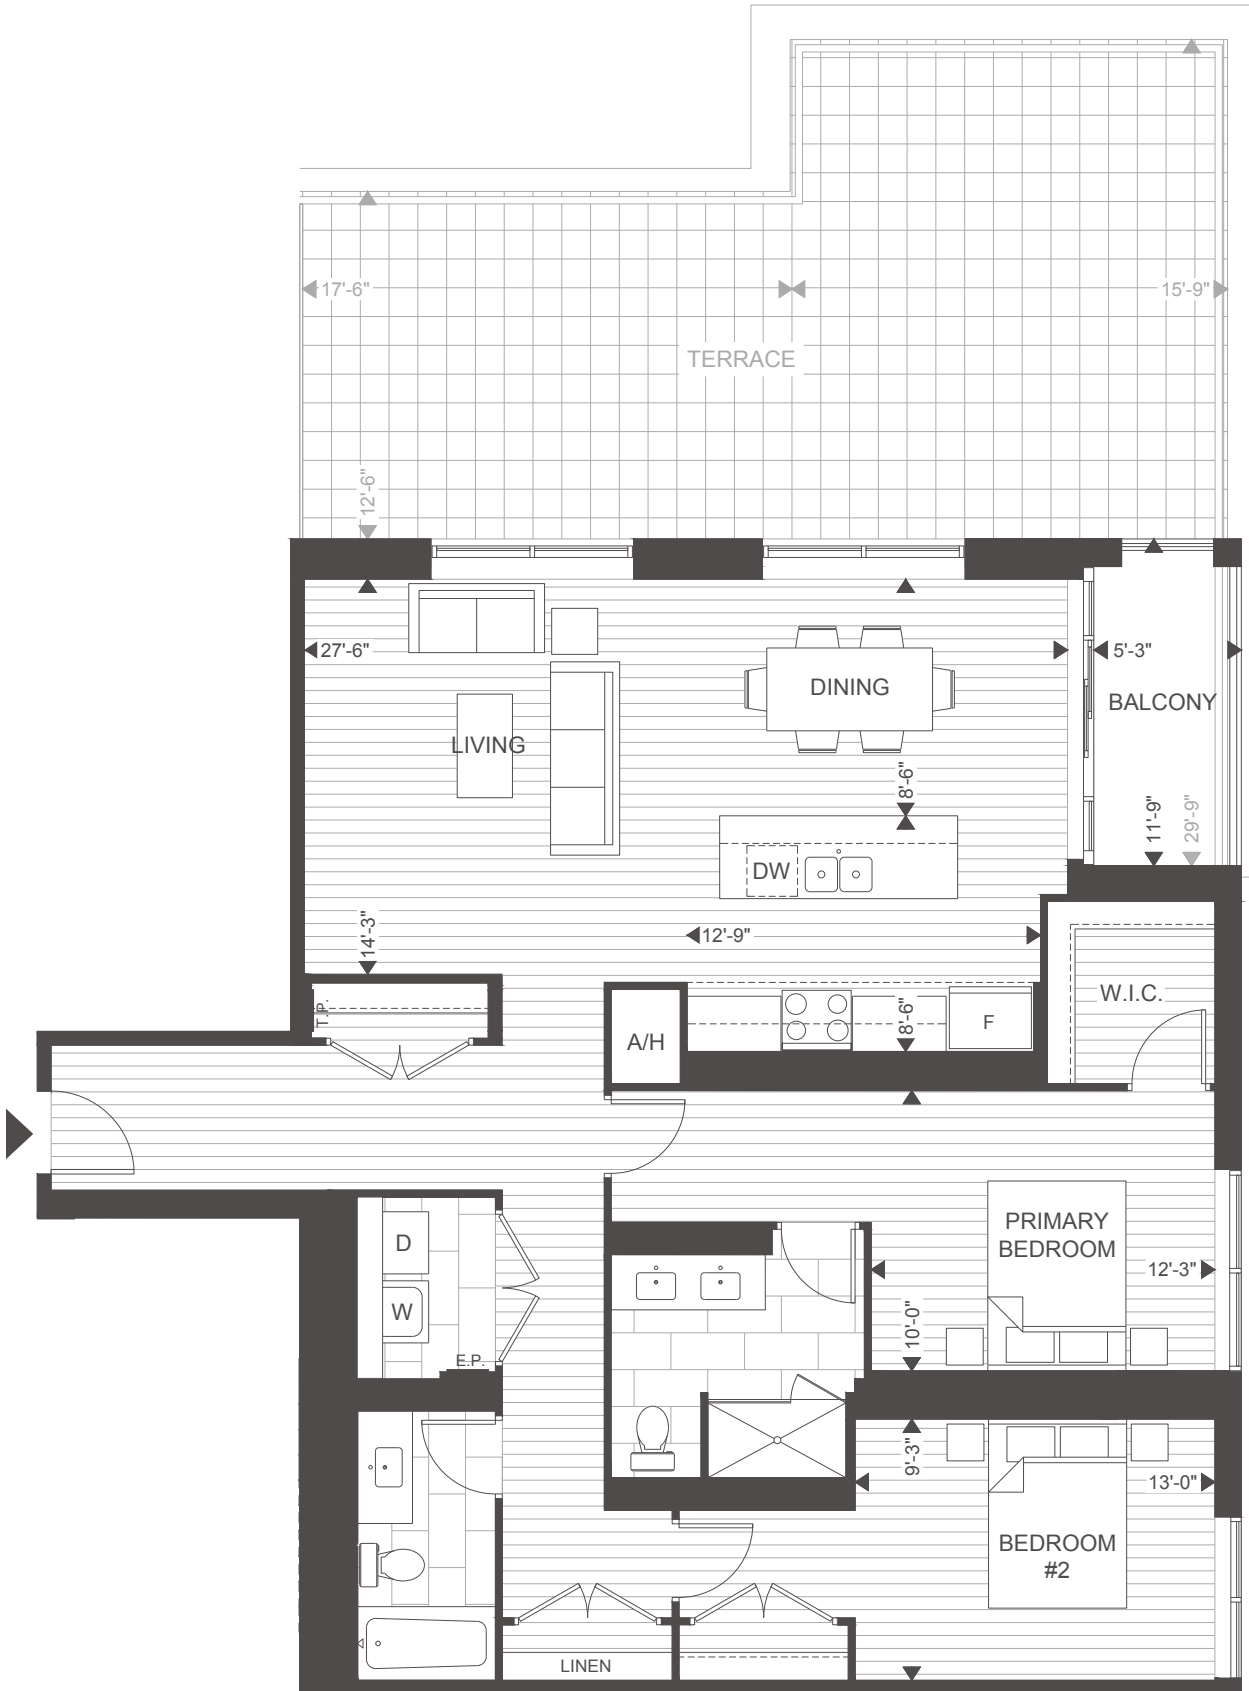

Balcony.....75 sqft.

Total.....1175 sqft.

TERRACE (304 ONLY).....345 sq.ft.

SUITE LOCATION | WEST EXPOSURE

GORDON SQUARE III CONDOMINIUMS

SUITE 2B-2

2 2

SUITES 306-706

Suite.....1225 sqft.

Balcony.....65 sqft.

Total.....1290 sqft.

TERRACE (306 ONLY).....1580 sq.ft.

SUITE LOCATION
NORTH-WEST
EXPOSURE

4TH-7TH FLOOR

3RD FLOOR

GORDON SQUARE III CONDOMINIUMS

SUITE 2B-3

2 2

SUITES 307-707

Suite.....1405 sqft.

Balcony.....60 sqft.

Total.....1465 sqft.

TERRACE (307 ONLY).....560 sq.ft.

SUITE LOCATION | NORTH-EAST EXPOSURE

GORDON SQUARE III CONDOMINIUMS

SUITE 2B-10

2+DEN 2

SUITES 319-719

Suite.....1490 sqft.
Balcony135 sqft.

Total.....1625 sqft.
TERRACE (319 ONLY).....855 sq.ft.

SUITE LOCATION
SOUTH-WEST EXPOSURE

4TH-7TH FLOOR