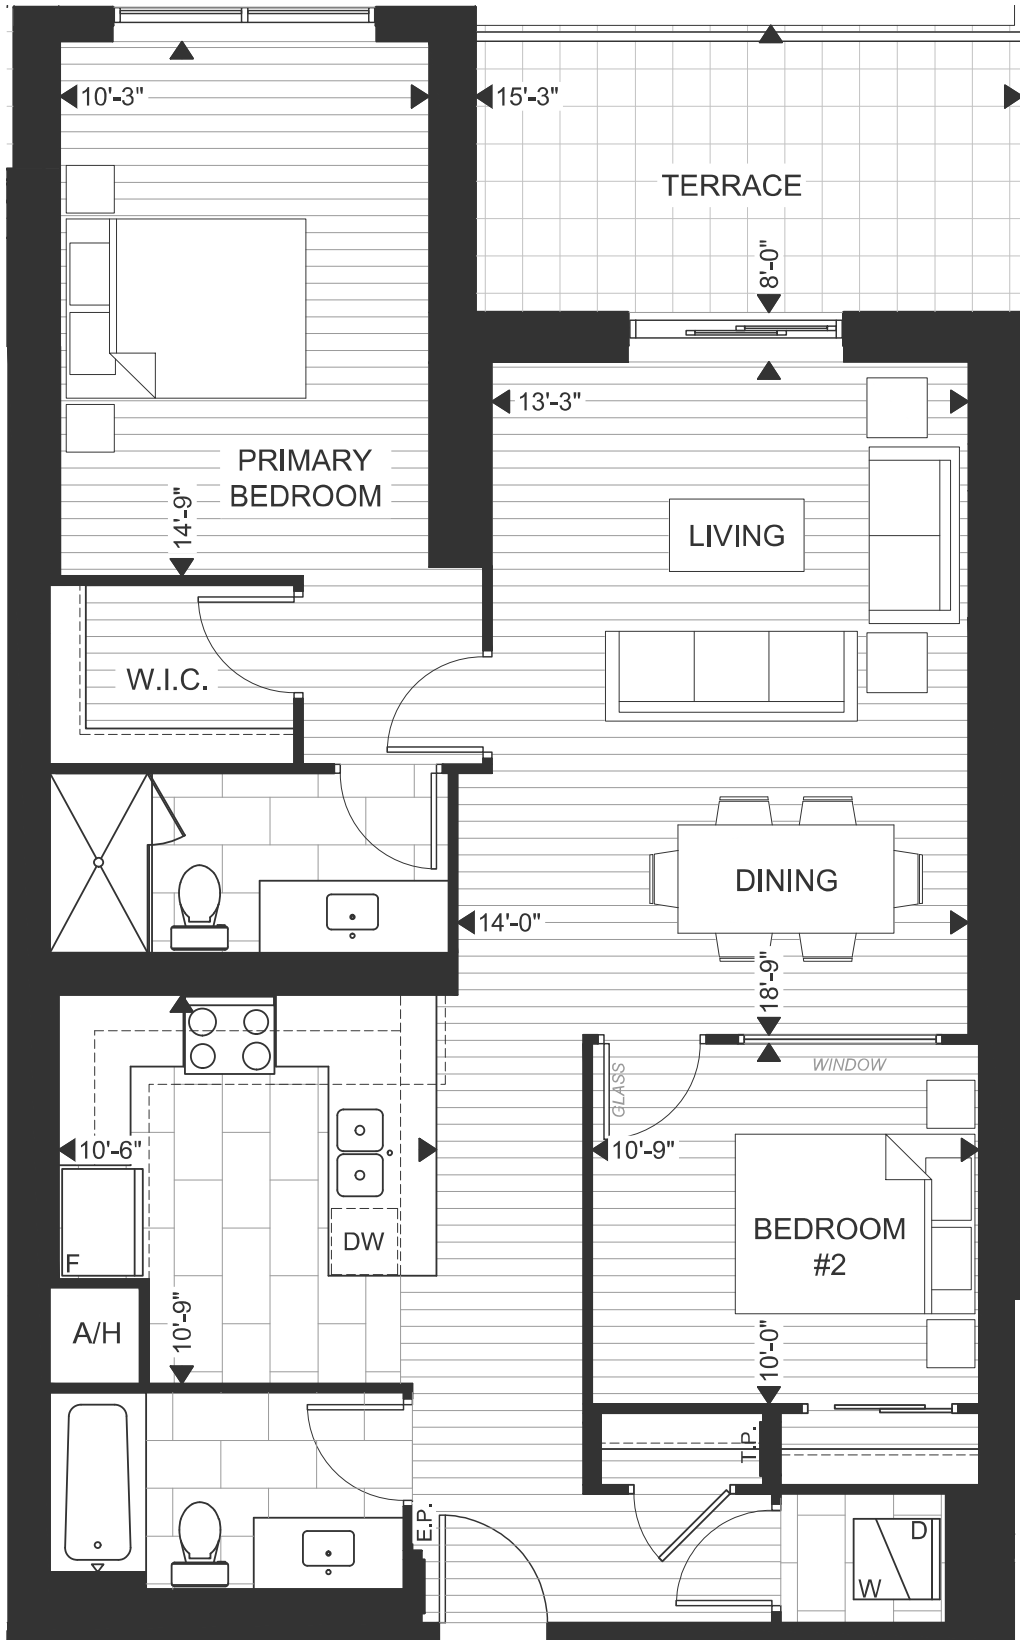

Suite 1295 sqft.

Terrace 205 sqft.

Total 1500 sqft.

SUITE LOCATION
WEST EXPOSURE

GORDON SQUARE III

SUITE 2B-26

2 + DEN 2

SUITES 204

SUITES 226

Suite 1315 sqft.

Terrace 230 sqft.

Total 1545 sqft.

SUITE LOCATION
NORTH EXPOSURE

GORDON SQUARE III

SUITE 2B-33

2 2

SUITES 227, 228

Suite 1025 sqft.

Terrace 115 sqft.

Total 1140 sqft.

SUITE LOCATION
NORTH EXPOSURE

GORDON SQUARE III

SUITE 2B-34

2 2

SUITES 229

Suite 1090 sqft.

Terrace 120 sqft.

Total 1210 sqft.

SUITE LOCATION
NORTH EXPOSURE