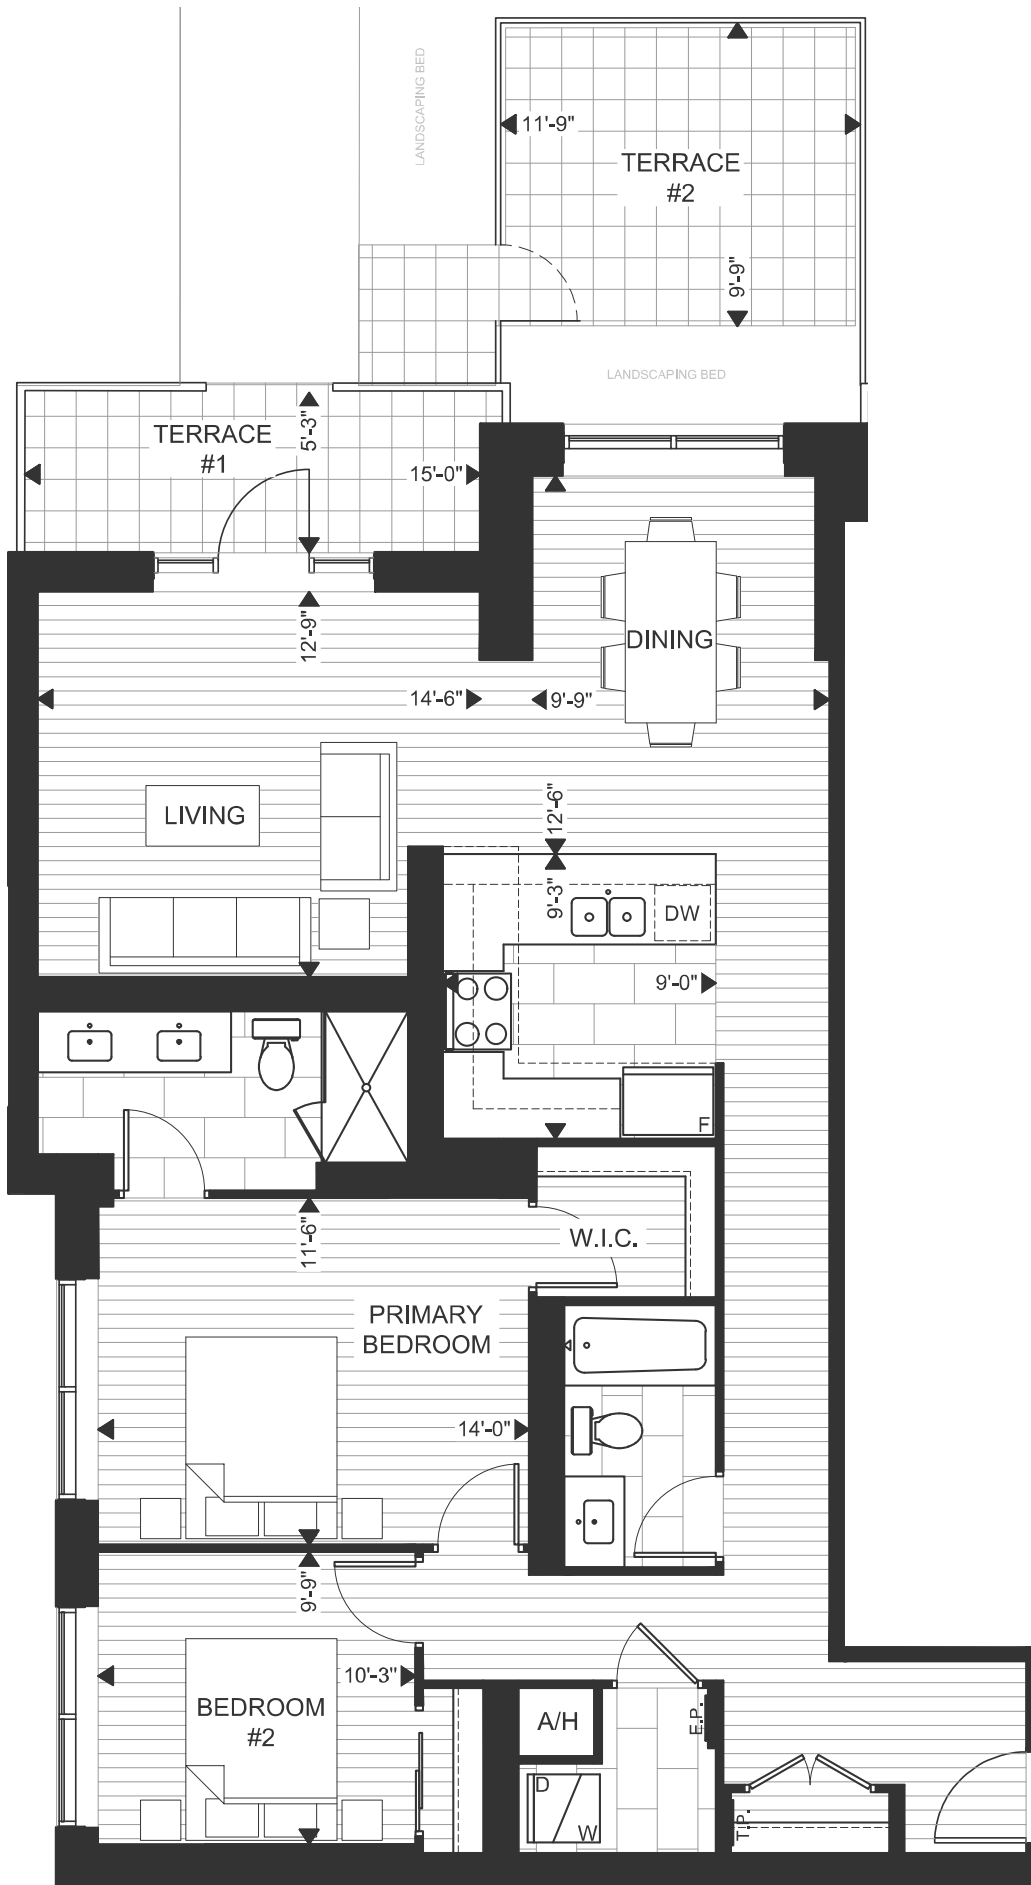

Total.....1600 sqft.

TERRACE (320 ONLY).....1245 sq.ft.

SUITE LOCATION | NORTH-WEST EXPOSURE

GORDON SQUARE III CONDOMINIUMS

SUITE 2B-12

2 2

Barrier-Free Suite

SUITES 321-721

Suite.....1225 sqft.
Balcony.....135 sqft.

Total.....1360 sqft.
TERRACE (321 ONLY).....320 sq.ft.

SUITE LOCATION | NORTH EXPOSURE

SUITE 2B-21

2 2

GORDON SQUARE III

SUITES 117

Suite 1235 sqft.

Terrace 1 85 sqft.

Terrace 2 110 sqft.

Total 1430 sqft.

GORDON SQUARE III

SUITE 2B-22

SUITES 120

Suite 1470 sqft.

Terrace 1 235 sqft.

Terrace 2 100 sqft.

Terrace 3 110 sqft.

Total 1915 sqft.

SUITE LOCATION NW EXPOSURE

GORDON SQUARE III

SUITE 2B-25

2 + DEN 2

SUITES 201