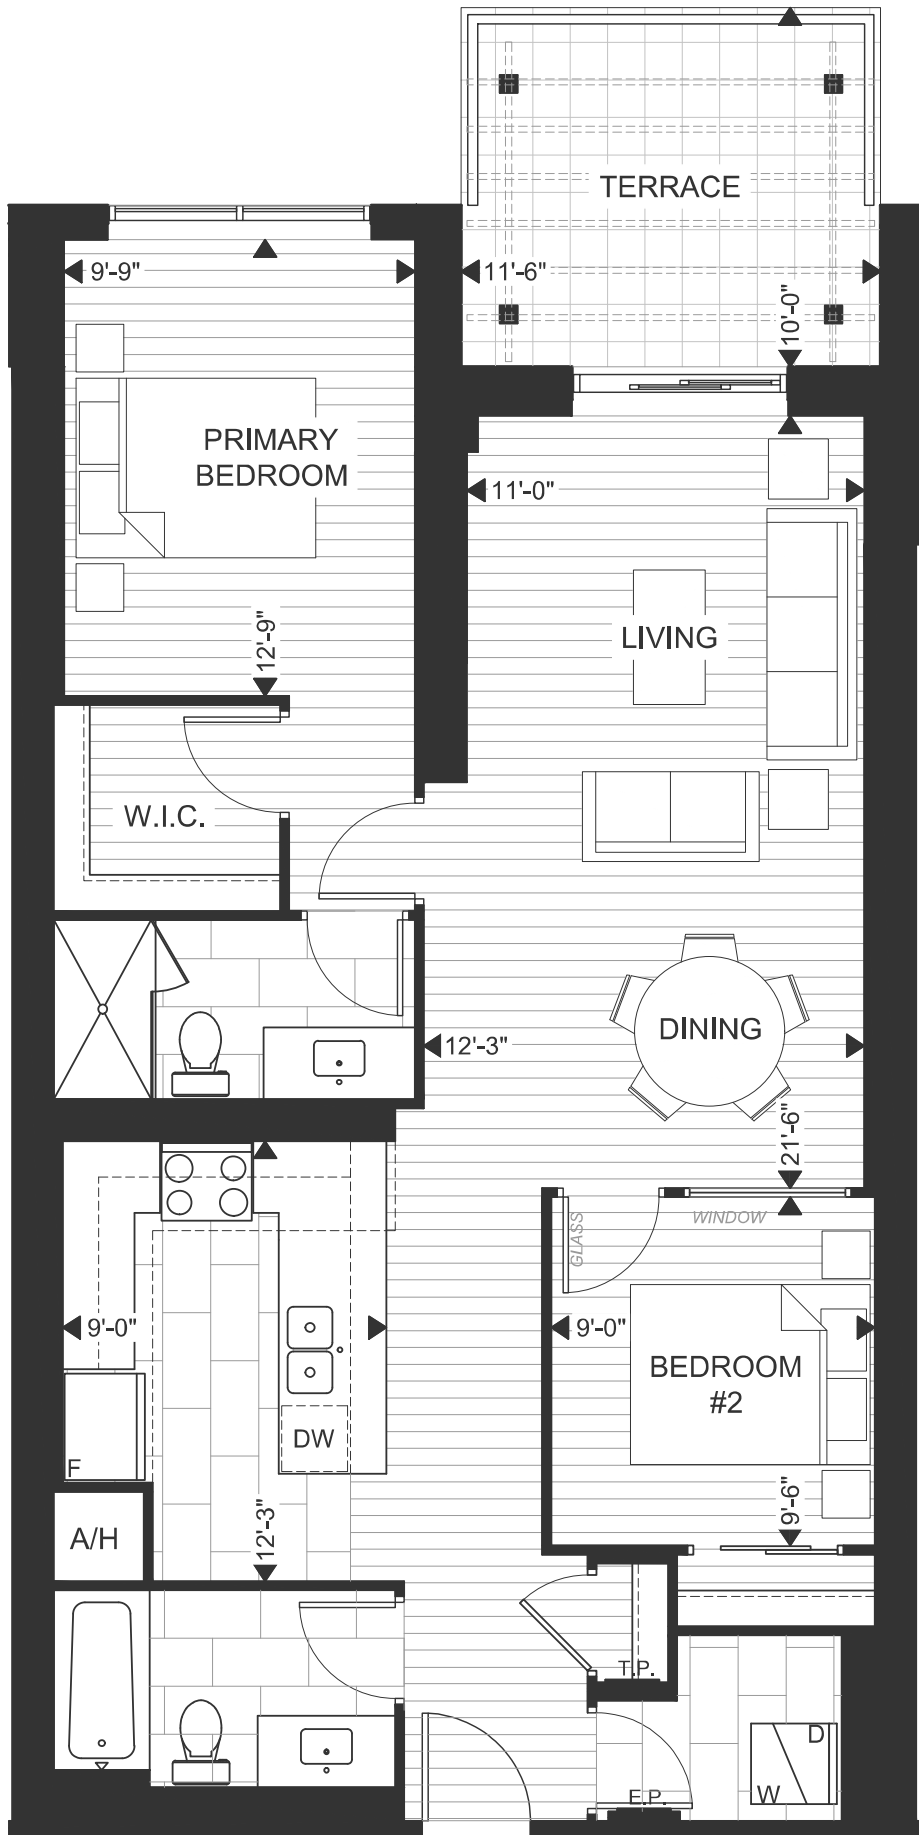

Suite 1420 sqft.

Terrace 125 sqft.

Total 1545 sqft.

SUITE LOCATION
WEST EXPOSURE

GORDON SQUARE III

SUITE 2B-31

2 2

SUITES 225

Suite..... 1160 sqft.

Terrace 1..... 50 sqft.

Terrace 2..... 220 sqft.

Total 1430 sqft.

SUITE LOCATION
NW EXPOSURE

GORDON SQUARE III

SUITE 2B-32

2 + DEN 2

SUITES 226

Suite 1315 sqft.

Terrace 230 sqft.

Total 1545 sqft.

SUITE LOCATION
NORTH EXPOSURE

GORDON SQUARE III

SUITE 2B-33

2 2

SUITES 227, 228

Suite 1025 sqft.

Terrace 115 sqft.

Total 1140 sqft.

SUITE LOCATION
NORTH EXPOSURE

GORDON SQUARE III

SUITE 2B-34

2 2