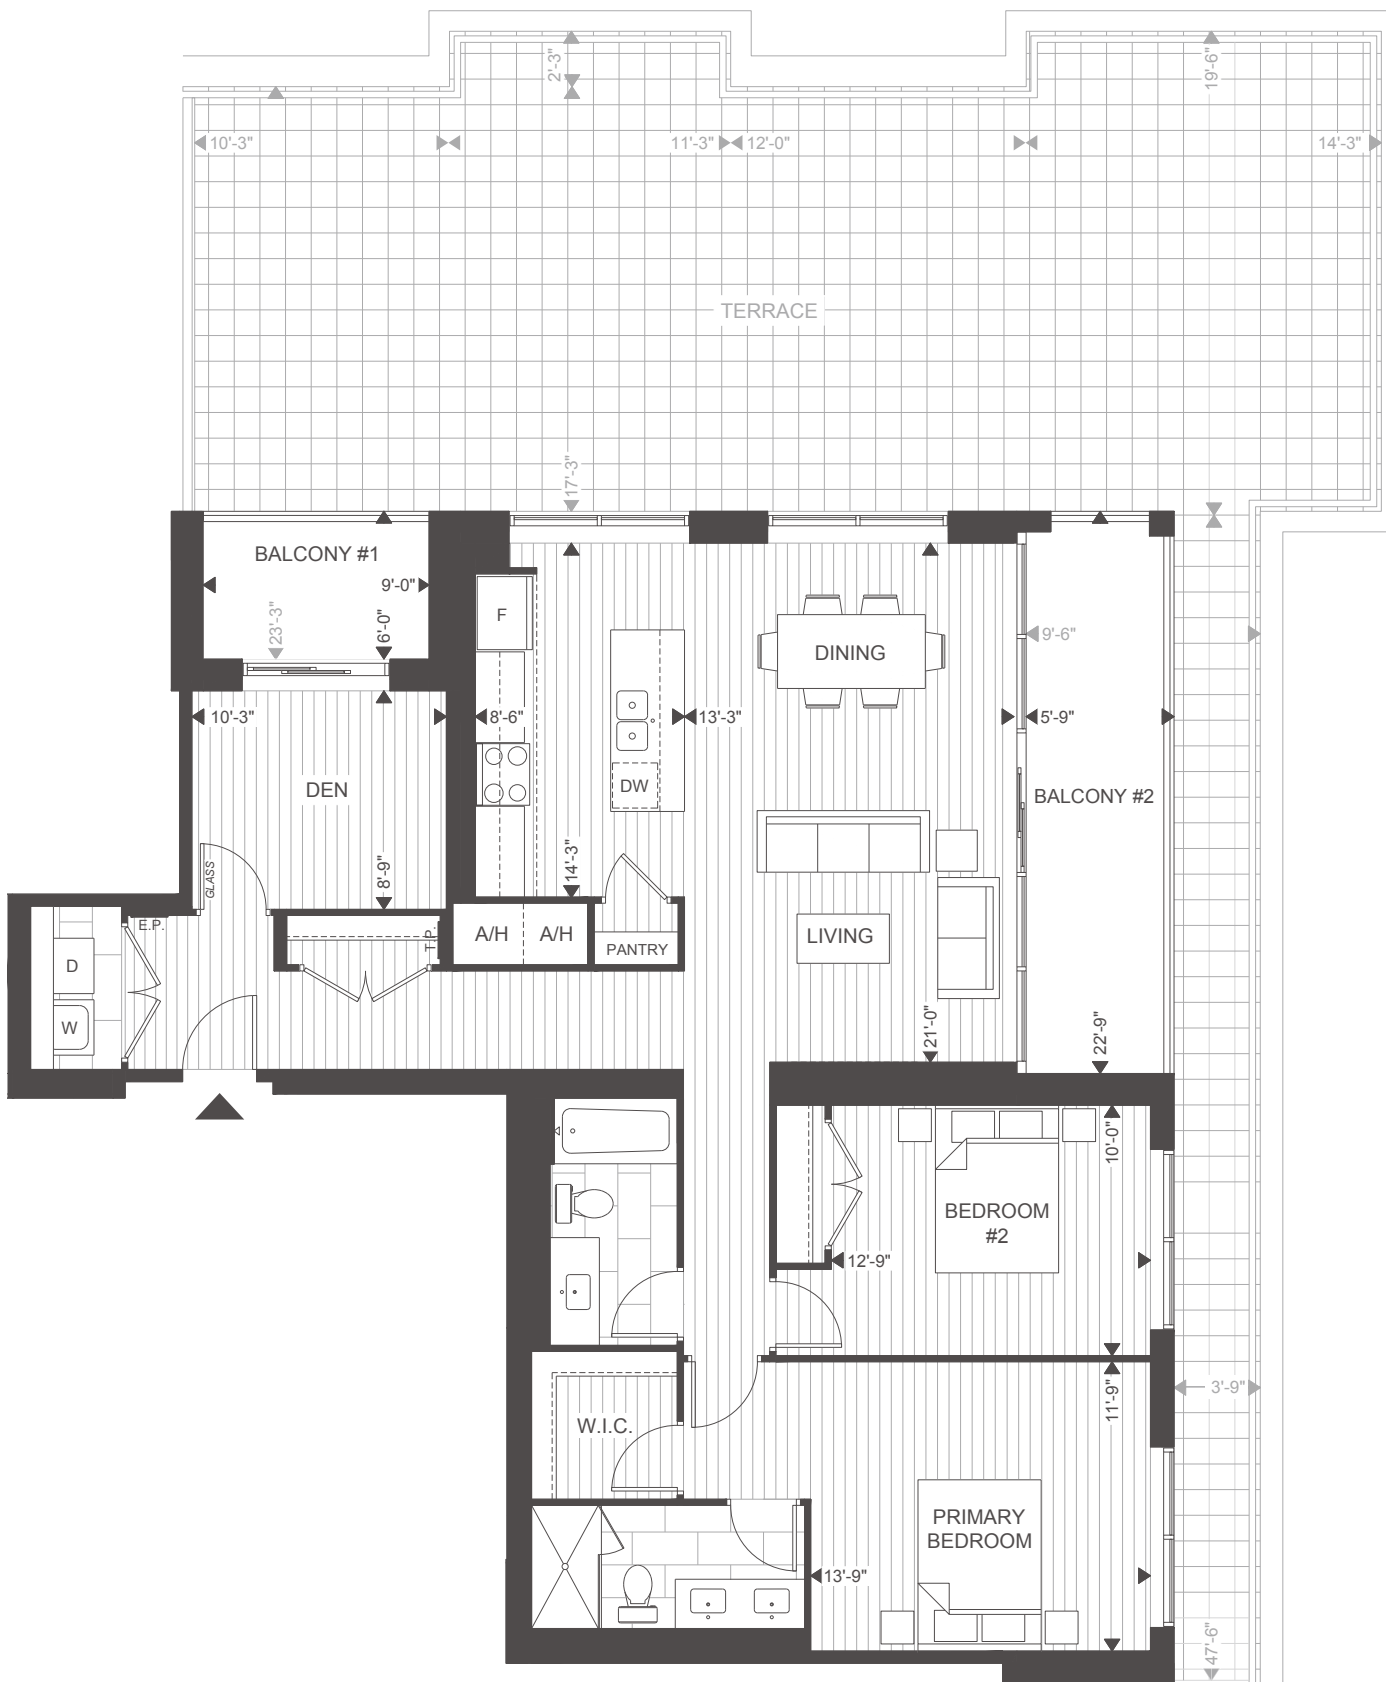

GORDON SQUARE III CONDOMINIUMS

SUITE 2B-10

2+DEN 2

SUITES 319-719

Suite.....1490 sqft.
Balcony135 sqft.

Total.....1625 sqft.
TERRACE (319 ONLY).....855 sq.ft.

SUITE LOCATION
SOUTH-WEST EXPOSURE

4TH-7TH FLOOR

3RD FLOOR

GORDON SQUARE III CONDOMINIUMS

SUITE 2B-11

2+DEN 2

SUITES 320-720

Suite.....1410 sqft.

Balcony 1.....55 sqft.

Balcony 2.....135 sqft.

Total.....1600 sqft.

TERRACE (320 ONLY).....1245 sq.ft.

SUITE LOCATION | NORTH-WEST EXPOSURE

GORDON SQUARE III CONDOMINIUMS

SUITE 2B-12

2 2

Barrier-Free Suite

SUITES 321-721

Suite.....1225 sqft.
Balcony.....135 sqft.

Total.....1360 sqft.
TERRACE (321 ONLY).....320 sq.ft.

SUITE LOCATION | NORTH EXPOSURE

SUITE 2B-21

2 2

GORDON SQUARE III

SUITES 117

Suite 1235 sqft.