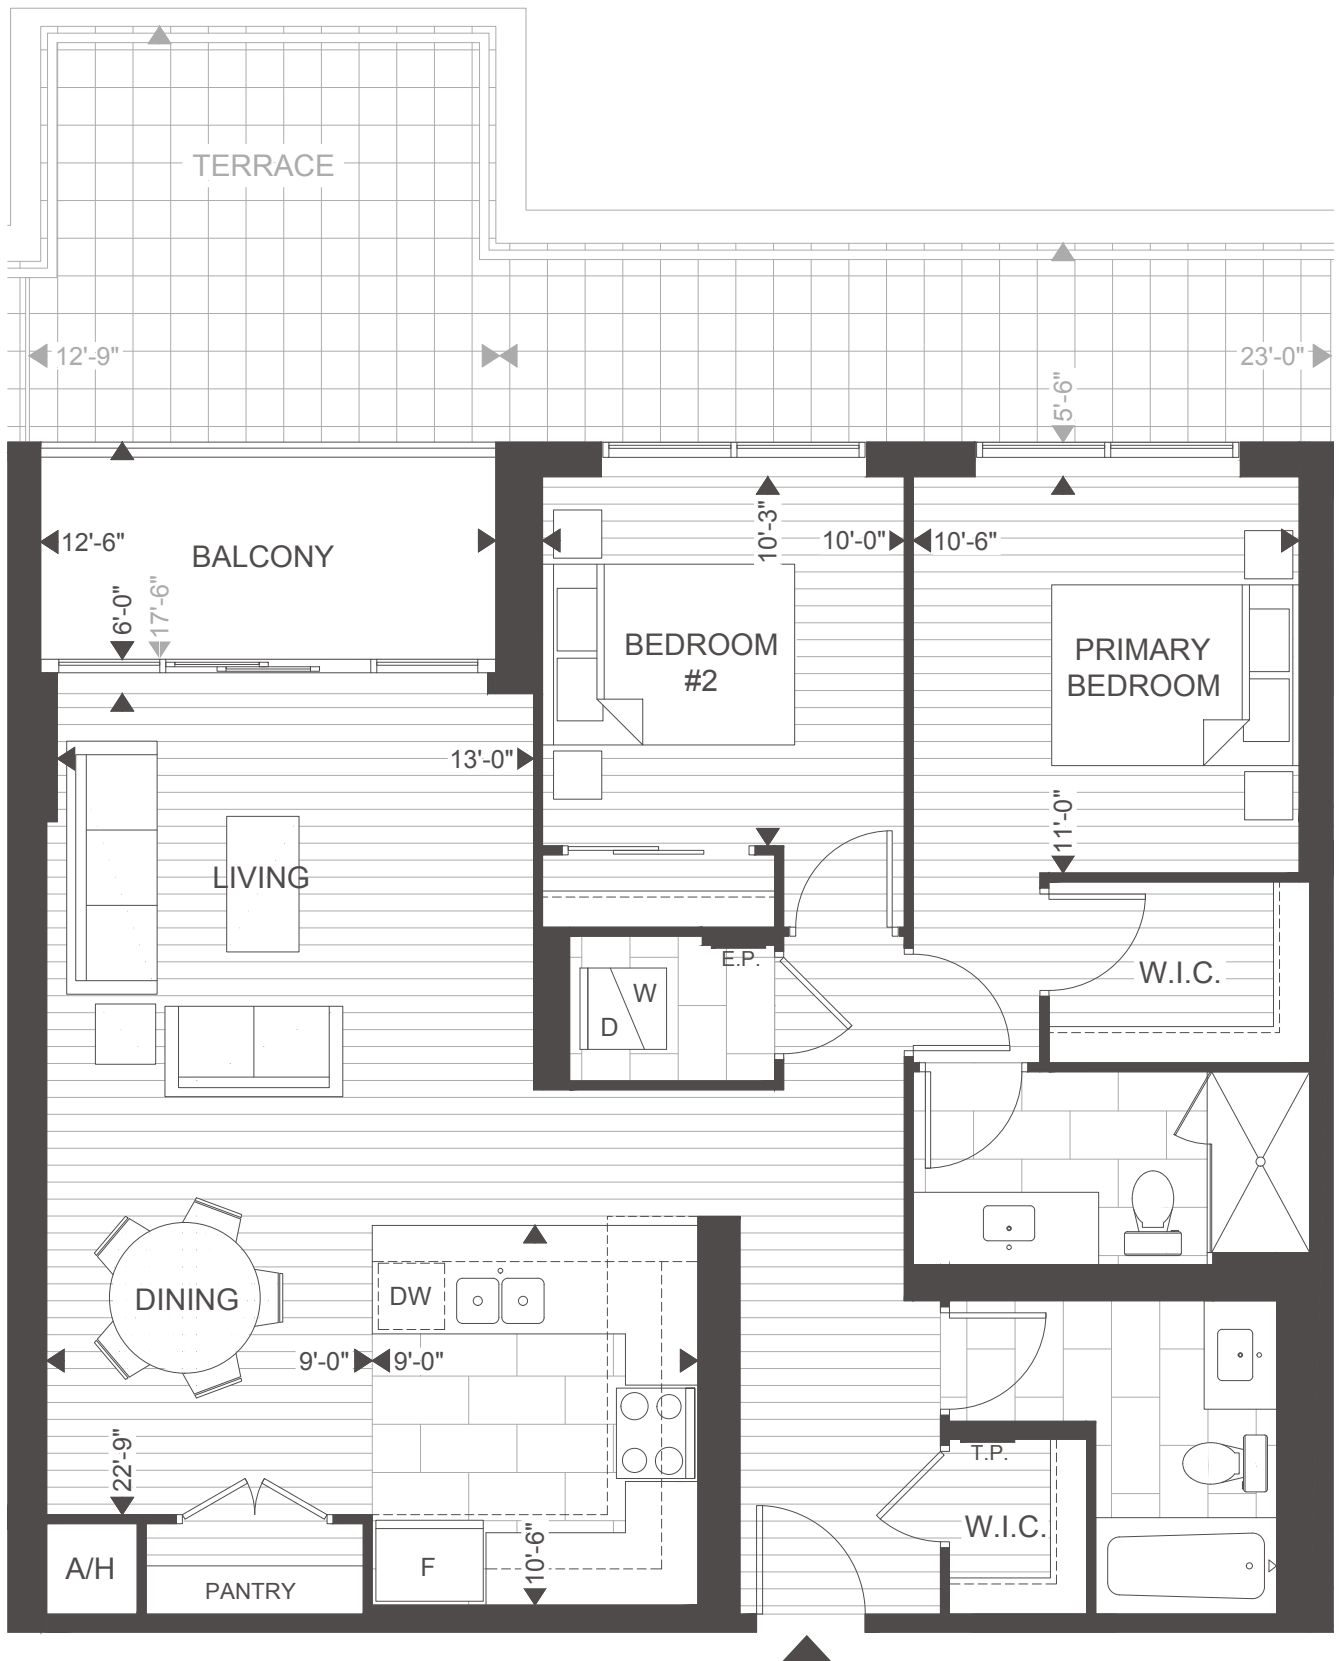

GORDON SQUARE III
— CONDOMINIUMS —

2 Bedroom (+ Den)
TERRACE COLLECTION

TRICAR
THE HEIGHT OF LIVING

GORDON SQUARE III CONDOMINIUMS

SUITE 2B-1

2 2

SUITES 304-704

Suite.....1100 sqft.

Balcony.....75 sqft.

Total.....1175 sqft.

TERRACE (304 ONLY).....345 sq.ft.

SUITE LOCATION | WEST EXPOSURE

GORDON SQUARE III CONDOMINIUMS

SUITE 2B-2

2 2

SUITES 306-706

Suite.....1225 sqft.

Balcony.....65 sqft.

Total.....1290 sqft.

TERRACE (306 ONLY).....1580 sq.ft.

SUITE LOCATION
NORTH-WEST
EXPOSURE

4TH-7TH FLOOR

3RD FLOOR

GORDON SQUARE III CONDOMINIUMS

SUITE 2B-3

2 2

SUITES 307-707

Suite.....1405 sqft.

Balcony.....60 sqft.

Total.....1465 sqft.

TERRACE (307 ONLY).....560 sq.ft.

SUITE LOCATION | NORTH-EAST EXPOSURE