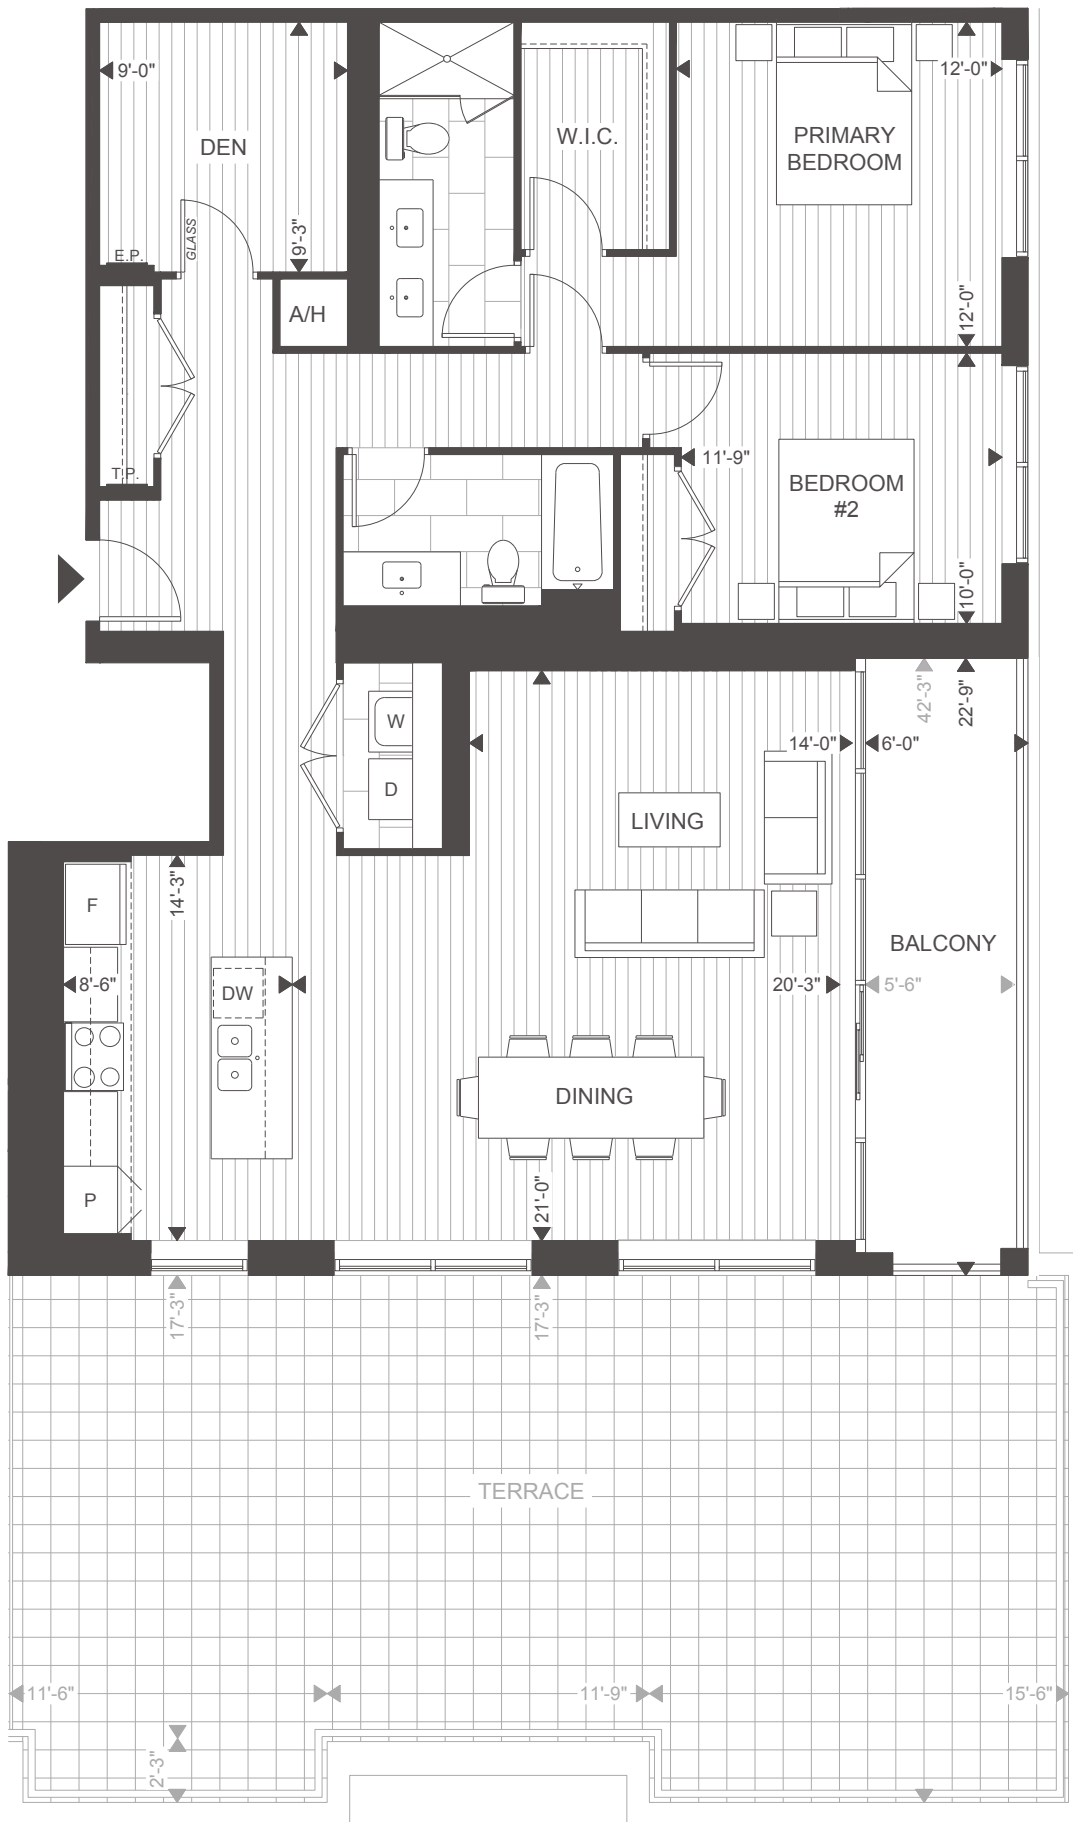

SUITE 2B-3

2 2

SUITES 307-707

Suite.....1405 sqft.

Balcony.....60 sqft.

Total.....1465 sqft.

TERRACE (307 ONLY).....560 sq.ft.

SUITE LOCATION | NORTH-EAST EXPOSURE

GORDON SQUARE III CONDOMINIUMS

SUITE 2B-10

2+DEN 2

SUITES 319-719

Suite.....1490 sqft.
Balcony135 sqft.

Total.....1625 sqft.
TERRACE (319 ONLY).....855 sq.ft.

SUITE LOCATION
SOUTH-WEST EXPOSURE

4TH-7TH FLOOR

3RD FLOOR

GORDON SQUARE III CONDOMINIUMS

SUITE 2B-11

2+DEN 2

SUITES 320-720

Suite.....1410 sqft.

Balcony 1.....55 sqft.

Balcony 2.....135 sqft.

Total.....1600 sqft.

TERRACE (320 ONLY).....1245 sq.ft.

SUITE LOCATION | NORTH-WEST EXPOSURE

GORDON SQUARE III CONDOMINIUMS

SUITE 2B-12

2 2

Barrier-Free Suite

SUITES 321-721