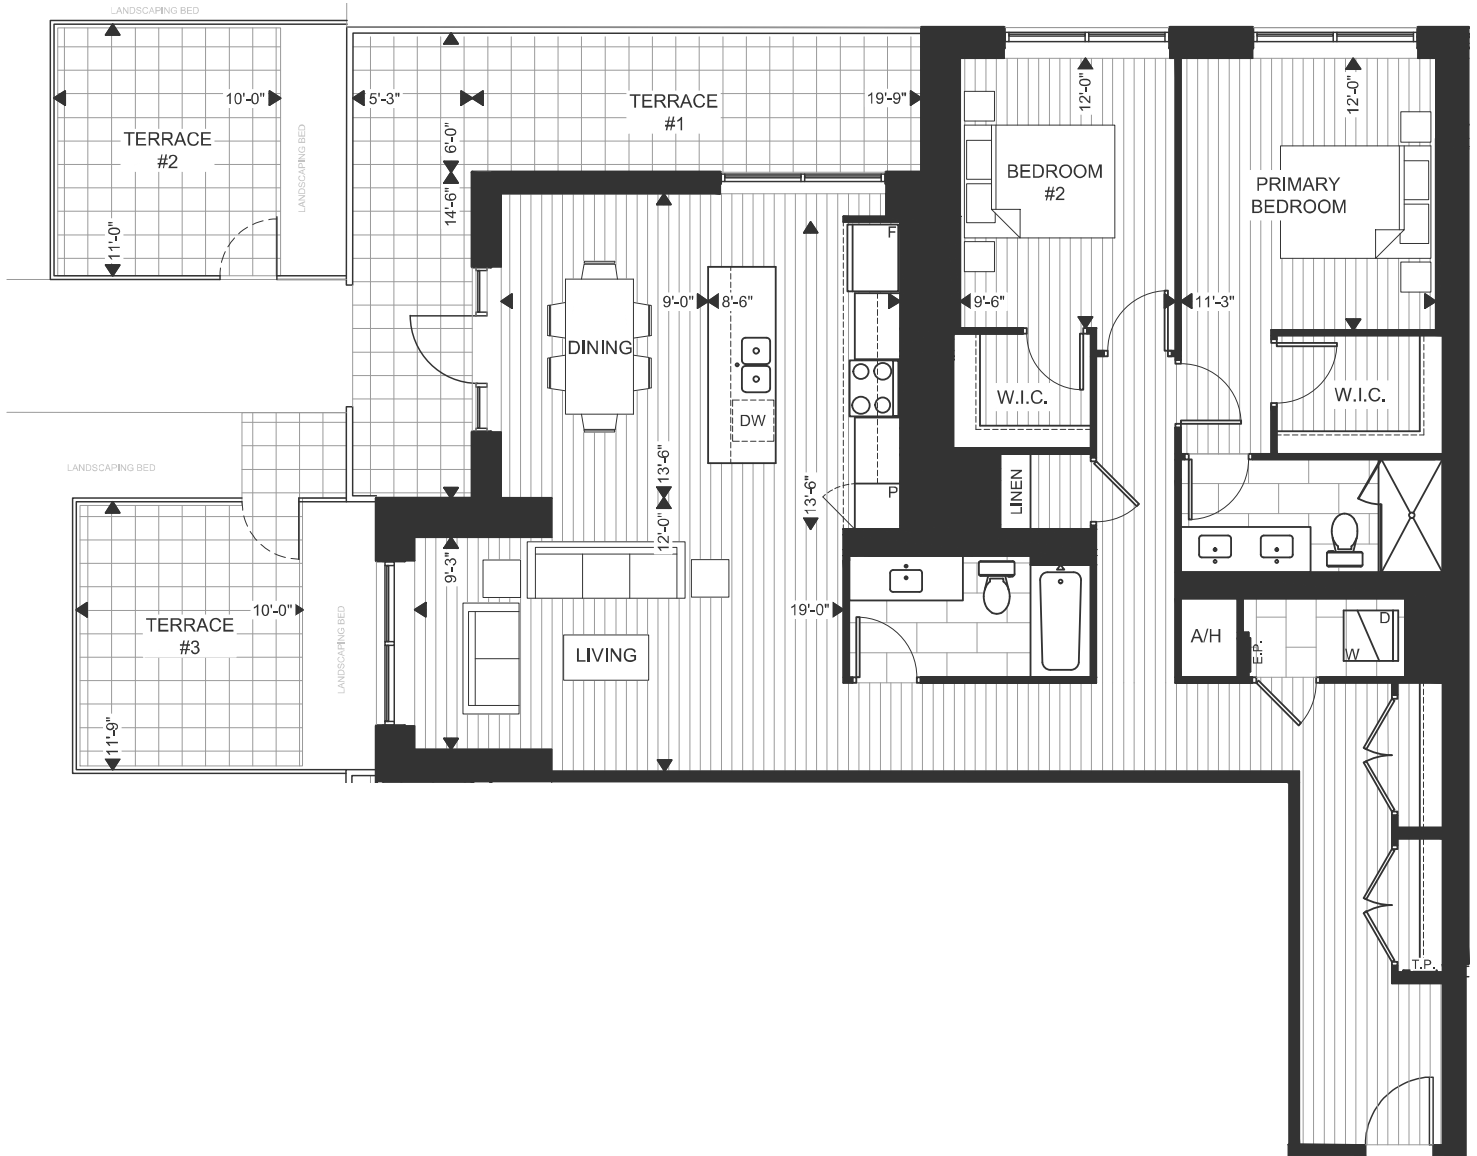

Suite.....1225 sqft.
Balcony.....135 sqft.

Total.....1360 sqft.
TERRACE (321 ONLY).....320 sq.ft.

SUITE LOCATION | NORTH EXPOSURE

SUITE 2B-21

2 2

GORDON SQUARE III

SUITES 117

Suite 1235 sqft.

Terrace 1 85 sqft.

Terrace 2 110 sqft.

Total 1430 sqft.

GORDON SQUARE III

SUITE 2B-22

SUITES 120

Suite 1470 sqft.

Terrace 1 235 sqft.

Terrace 2 100 sqft.

Terrace 3 110 sqft.

Total 1915 sqft.

SUITE LOCATION NW EXPOSURE

GORDON SQUARE III

SUITE 2B-25

2 + DEN 2

SUITES 201

Suite 1295 sqft.

Terrace 205 sqft.

Total 1500 sqft.

SUITE LOCATION
WEST EXPOSURE

GORDON SQUARE III

SUITE 2B-26

2 + DEN 2

SUITES 204