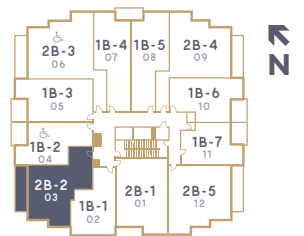

THE
KING
2B-2 2 Bedrooms | 2 Bathrooms

WEST EXPOSURE

Suites 403-1603

Suite ... 1080 sqft.

Balcony 160 sqft.

Total..... 1240 sqft.

TRICAR.COM/DEER-RIDGE

Plans and specifications are subject to change without notice. Actual usable floor space may vary from stated floor area. See sales representative for details. E. & O. E.

4TH-16TH FLOORS