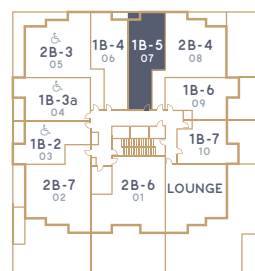

THE
MAPLE
1B-5 1 Bedroom + Den | 1 Bathroom

NORTH EXPOSURE

Suites 307, 408-1608

Suite 900 sqft.

Balcony 30 sqft.

Total..... 930 sqft.

BALCONY (307 ONLY) 15 sqft.

3RD FLOOR

4TH-16TH FLOORS