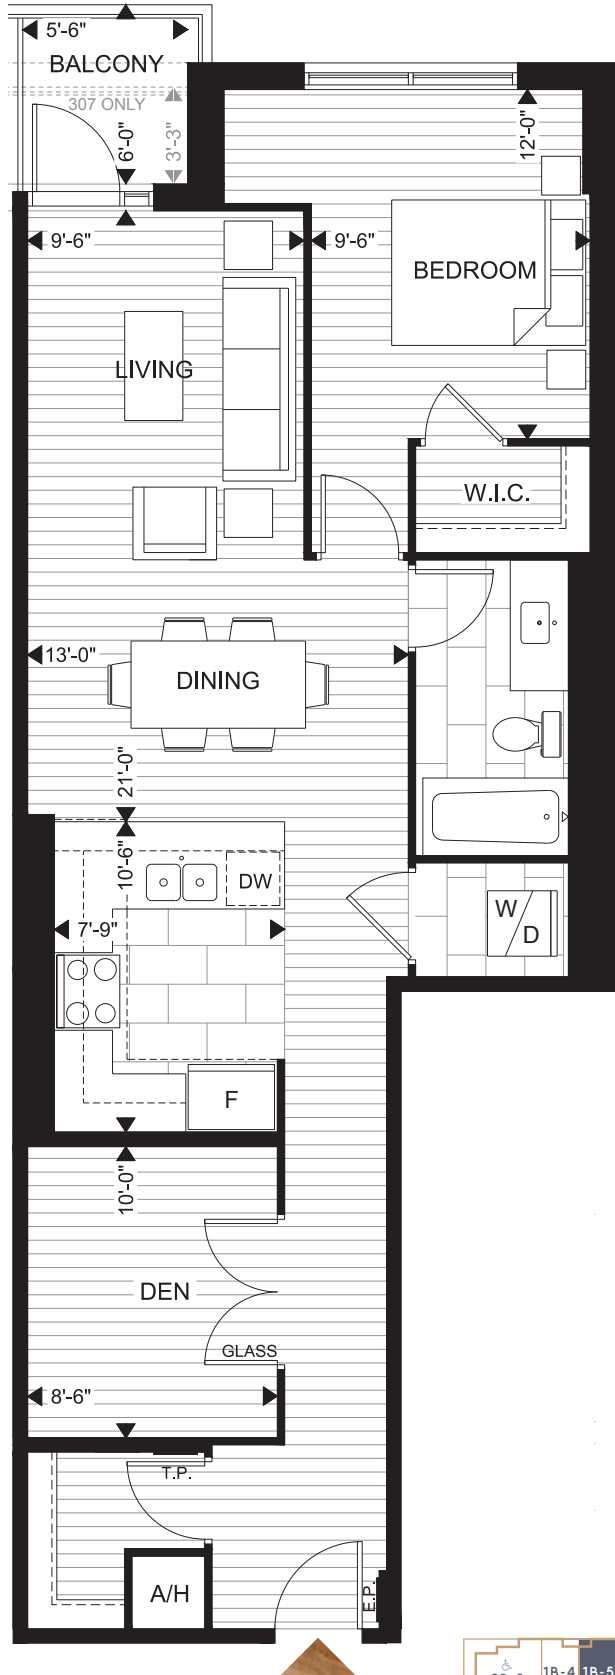

THE
MAPLE
1B-5 1 Bedroom + Den | 1 Bathroom

NORTH EXPOSURE

Suites 307, 408-1608

Suite 900 sqft.

Balcony 30 sqft.

Total..... 930 sqft.

BALCONY (307 ONLY) 15 sqft.

3RD FLOOR

4TH-16TH FLOORS