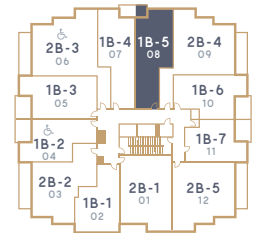

THE
MAPLE
1B-5 1 Bedroom + Den | 1 Bathroom

NORTH EXPOSURE

Suites 307, 408-1608

Suite 900 sqft.

Balcony 30 sqft.

Total..... 930 sqft.

BALCONY (307 ONLY) 15 sqft.

3RD FLOOR

4TH-16TH FLOORS