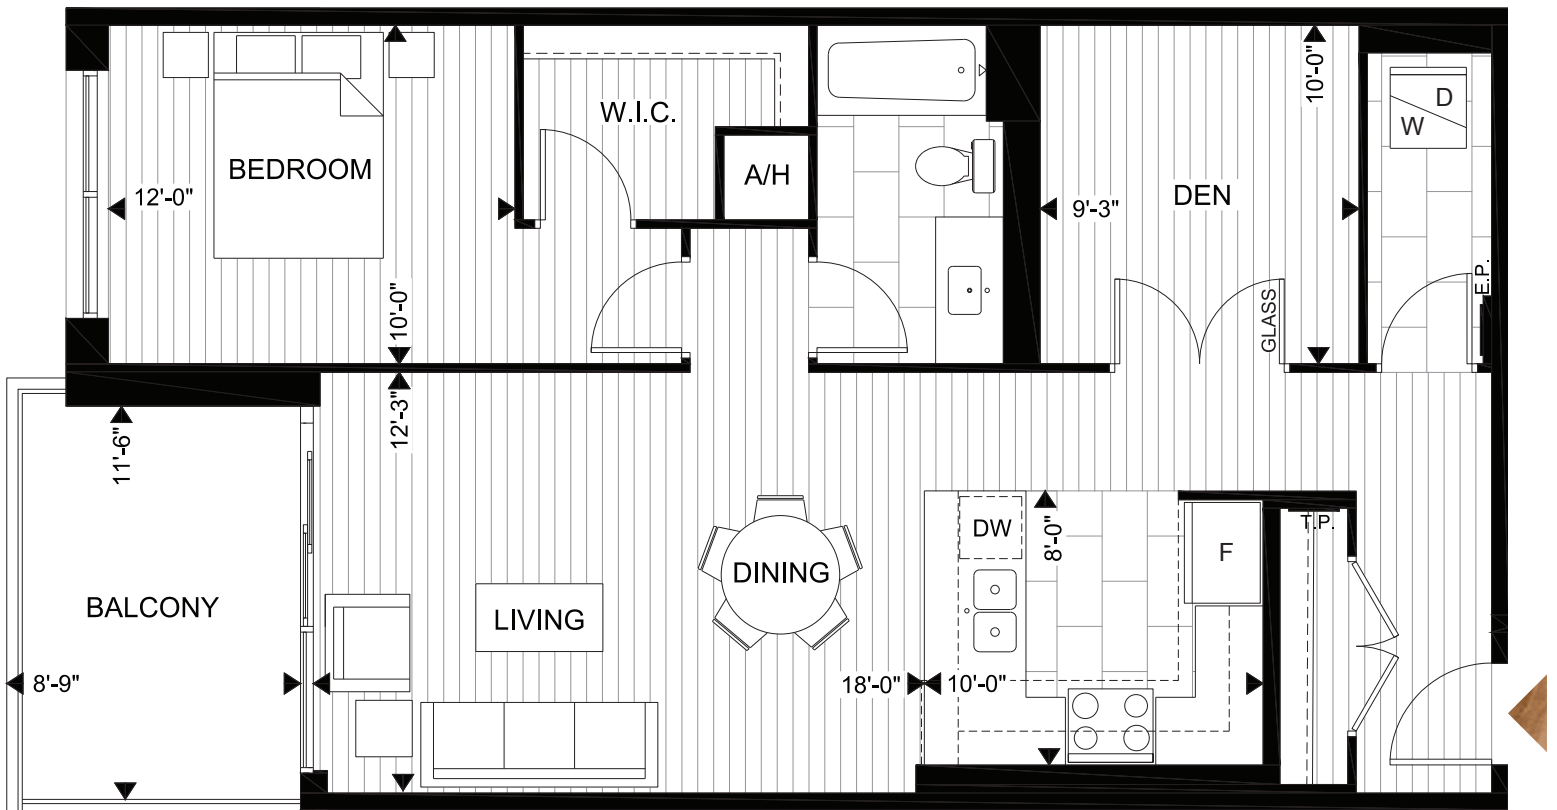

## 1B-3

1 Bedroom + Den | 1 Bathroom

NORTH-WEST EXPOSURE

Suites 405-1605

Suite ..... 910 sqft.

Balcony ..... 100 sqft.

Total..... 1010 sqft.

[TRICAR.COM/DEER-RIDGE](http://TRICAR.COM/DEER-RIDGE)

Plans and specifications are subject to change without notice. Actual usable floor space may vary from stated floor area. See sales representative for details. E. & O. E.

4TH-16TH FLOORS