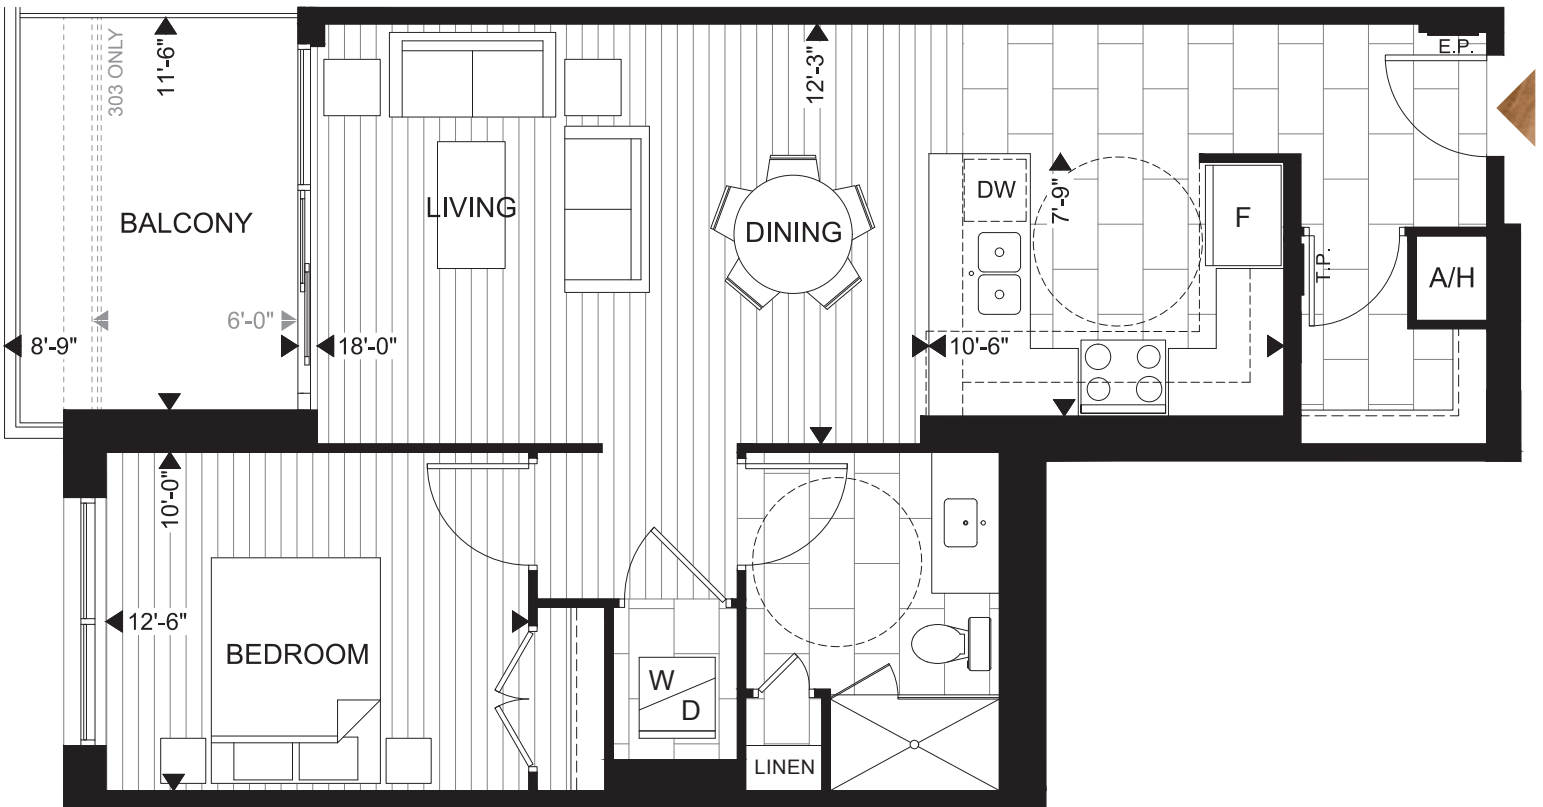

THE
HARVEST
1B-2 1 Bedroom | 1 Bathroom

NORTH-WEST EXPOSURE

Suites 303, 404-1604

Suite 770 sqft.

Balcony 100 sqft.

Total..... 870 sqft.

BALCONY (303 ONLY)..... 65 sqft.

Barrier-Free Suite

3RD FLOOR

4TH-16TH FLOORS

TRICAR.COM/DEER-RIDGE

Plans and specifications are subject to change without notice. Actual usable floor space may vary from stated floor area. See sales representative for details. E. & O. E.