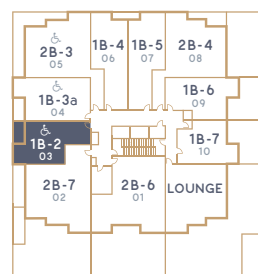

THE
HARVEST
1B-2 1 Bedroom | 1 Bathroom

NORTH-WEST EXPOSURE

Suites 303, 404-1604

Suite 770 sqft.

Balcony 100 sqft.

Total..... 870 sqft.

BALCONY (303 ONLY)..... 65 sqft.

Barrier-Free Suite

3RD FLOOR

4TH-16TH FLOORS

TRICAR.COM/DEER-RIDGE

Plans and specifications are subject to change without notice. Actual usable floor space may vary from stated floor area. See sales representative for details. E. & O. E.