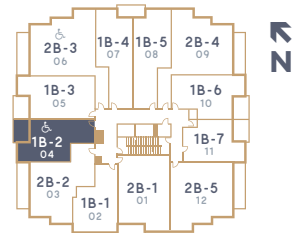

THE
HARVEST
1B-2 1 Bedroom | 1 Bathroom

NORTH-WEST EXPOSURE

Suites 303, 404-1604

Suite 770 sqft.

Balcony 100 sqft.

Total..... 870 sqft.

BALCONY (303 ONLY)..... 65 sqft.

Barrier-Free Suite

3RD FLOOR

4TH-16TH FLOORS

TRICAR.COM/DEER-RIDGE

Plans and specifications are subject to change without notice. Actual usable floor space may vary from stated floor area. See sales representative for details. E. & O. E.