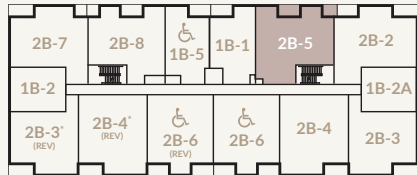

2B-5

2 BEDROOM + DEN
2 BATHROOM

SUITES 202-402

SUITE 1,415 SQFT.
BALCONY #1 55 SQFT.
BALCONY #2 25 SQFT.
TOTAL 1,495 SQFT.

FLOORS 2-4