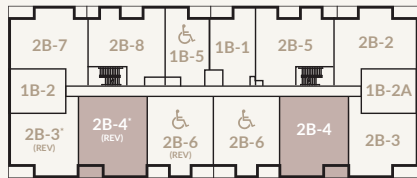

2B-4

2 BEDROOM
2 BATHROOM

SUITES

106-406, 110, 209-409

SUITE.....1,470 SQFT.
BALCONY 65 SQFT.
TOTAL.....1,535 SQFT.
 PATIO (106 & 110 ONLY) 170 SQFT.

FLOORS 2-4

GROUND FLOOR