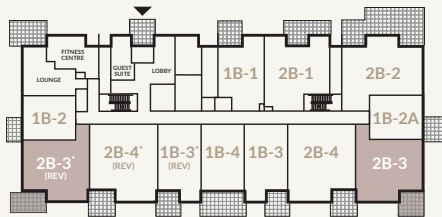

2B-3

2 BEDROOM
2 BATHROOM

SUITES
105-405, 111, 210-410

SUITE.....1,225 SQFT.
BALCONY 70 SQFT.
TOTAL.....1,295 SQFT.

PATIO (105 ONLY)..... 175 SQFT.
PATIO (111 ONLY).....220 SQFT.

FLOORS 2-4

GROUND FLOOR