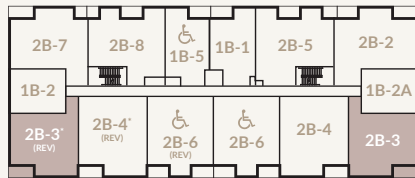

2B-3

2 BEDROOM
2 BATHROOM

SUITES
105-405, 111, 210-410

SUITE.....1,225 SQFT.
BALCONY 70 SQFT.
TOTAL.....1,295 SQFT.

PATIO (105 ONLY)..... 175 SQFT.
PATIO (111 ONLY).....220 SQFT.

FLOORS 2-4

GROUND FLOOR