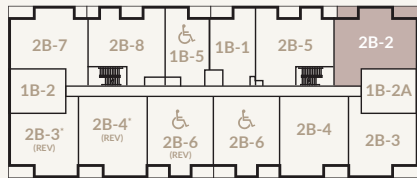

# 2B-2

2 BEDROOM + DEN  
2 BATHROOM

SUITES 103-403

SUITE.....1,440 SQFT.  
 BALCONY #1 ..... 60 SQFT.  
 BALCONY #2 ..... 70 SQFT.  
 TOTAL.....1,570 SQFT.  
 PATIO (103 ONLY)..... 670 SQFT.

FLOORS 2-4

GROUND FLOOR