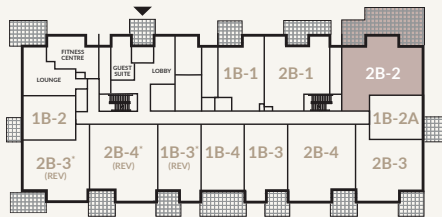

# 2B-2

2 BEDROOM + DEN  
2 BATHROOM

SUITES 103-403

SUITE.....1,440 SQFT.  
 BALCONY #1 ..... 60 SQFT.  
 BALCONY #2 ..... 70 SQFT.  
 TOTAL.....1,570 SQFT.  
 PATIO (103 ONLY)..... 670 SQFT.

FLOORS 2-4

GROUND FLOOR