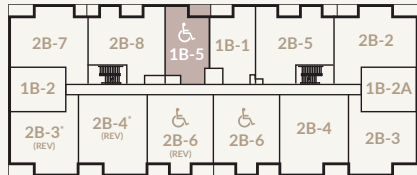

1B-5

1 BEDROOM
1 BATHROOM

SUITES 214-414

ACCESSIBLE

SUITE855 SQFT.

BALCONY 55 SQFT.

TOTAL910 SQFT.

FLOORS 2-4