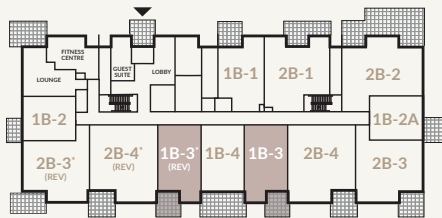

1B-3

1 BEDROOM + DEN
1 BATHROOM

SUITES 107, 109

SUITE920 SQFT.
PATIO155 SQFT.
TOTAL1,075 SQFT.

GROUND FLOOR