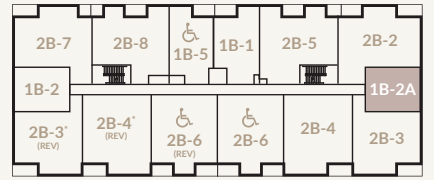

1B-2a

Juliet Balcony

1 BEDROOM
1 BATHROOM

SUITE.....690 SQFT.

SUITES 204-404

FLOORS 2-4