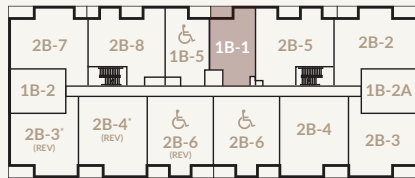

1B-1

1 BEDROOM + DEN
 1 BATHROOM

SUITES 101-401

SUITE..... 885 SQFT.
 BALCONY 65 SQFT.
 TOTAL.....950 SQFT.
 PATIO (101 ONLY)..... 160 SQFT.

FLOORS 2-4

GROUND FLOOR