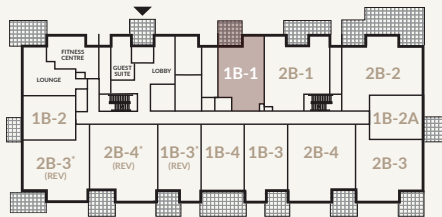

1B-1

1 BEDROOM + DEN
 1 BATHROOM

SUITES 101-401

SUITE..... 885 SQFT.
 BALCONY 65 SQFT.
 TOTAL.....950 SQFT.
 PATIO (101 ONLY)..... 160 SQFT.

FLOORS 2-4

GROUND FLOOR