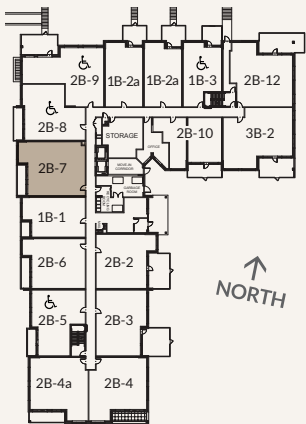

2B-7

2 BEDROOM + DEN
2 BATHROOM

SUITES 108, 209-409

SUITE.....1,415 SQFT.

BALCONY115 SQFT.

TOTAL1,530 SQFT.

GROUND FLOOR

2ND-4TH FLOORS