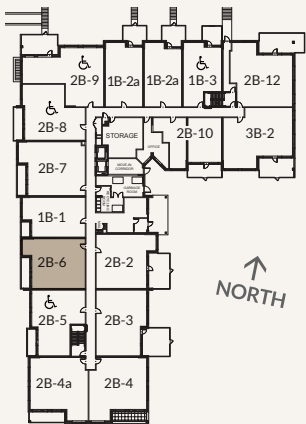

# 2B-6

2 BEDROOM + DEN  
2 BATHROOM

SUITES 106, 207-407

SUITE.....1,220 SQFT.  
BALCONY .....115 SQFT.  
TOTAL .....1,335 SQFT.

GROUND FLOOR

2ND-4TH FLOORS