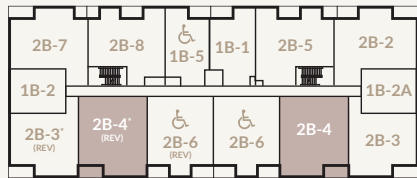

2B-4

2 BEDROOM + DEN
2 BATHROOM

SUITES

106-406, 110, 209-409

SUITE.....1,470 SQFT.
BALCONY 65 SQFT.
TOTAL.....1,535 SQFT.
PATIO (106 & 110 ONLY)170 SQFT.

FLOORS 2-4

GROUND FLOOR