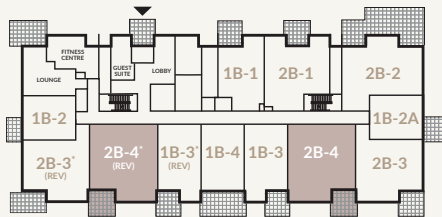

2B-4

2 BEDROOM + DEN
2 BATHROOM

SUITES

106-406, 110, 209-409

SUITE.....1,470 SQFT.
BALCONY 65 SQFT.
TOTAL.....1,535 SQFT.
PATIO (106 & 110 ONLY)170 SQFT.

FLOORS 2-4

GROUND FLOOR