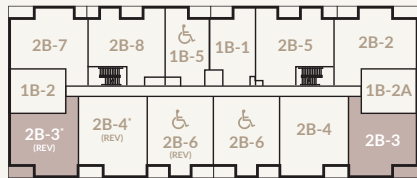

2B-3

2 BEDROOM
2 BATHROOM

SUITES
105-405, 111, 210-410

SUITE.....1,225 SQFT.
BALCONY 70 SQFT.
TOTAL.....1,295 SQFT.

PATIO (105 ONLY)..... 175 SQFT.
PATIO (111 ONLY).....220 SQFT.

FLOORS 2-4

GROUND FLOOR