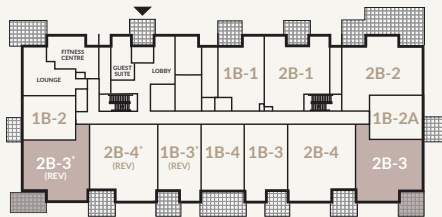

2B-3

2 BEDROOM
2 BATHROOM

SUITES
105-405, 111, 210-410

SUITE.....1,225 SQFT.
BALCONY 70 SQFT.
TOTAL.....1,295 SQFT.

PATIO (105 ONLY)..... 175 SQFT.
PATIO (111 ONLY).....220 SQFT.

FLOORS 2-4

GROUND FLOOR