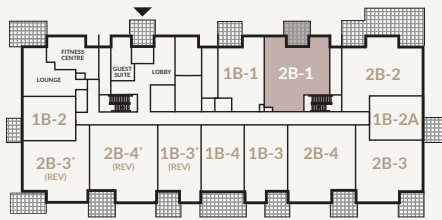

2B-1

2 BEDROOM
2 BATHROOM

SUITE 102

SUITE1,235 SQFT.

PATIO160 SQFT.

TOTAL1,395 SQFT.

GROUND FLOOR