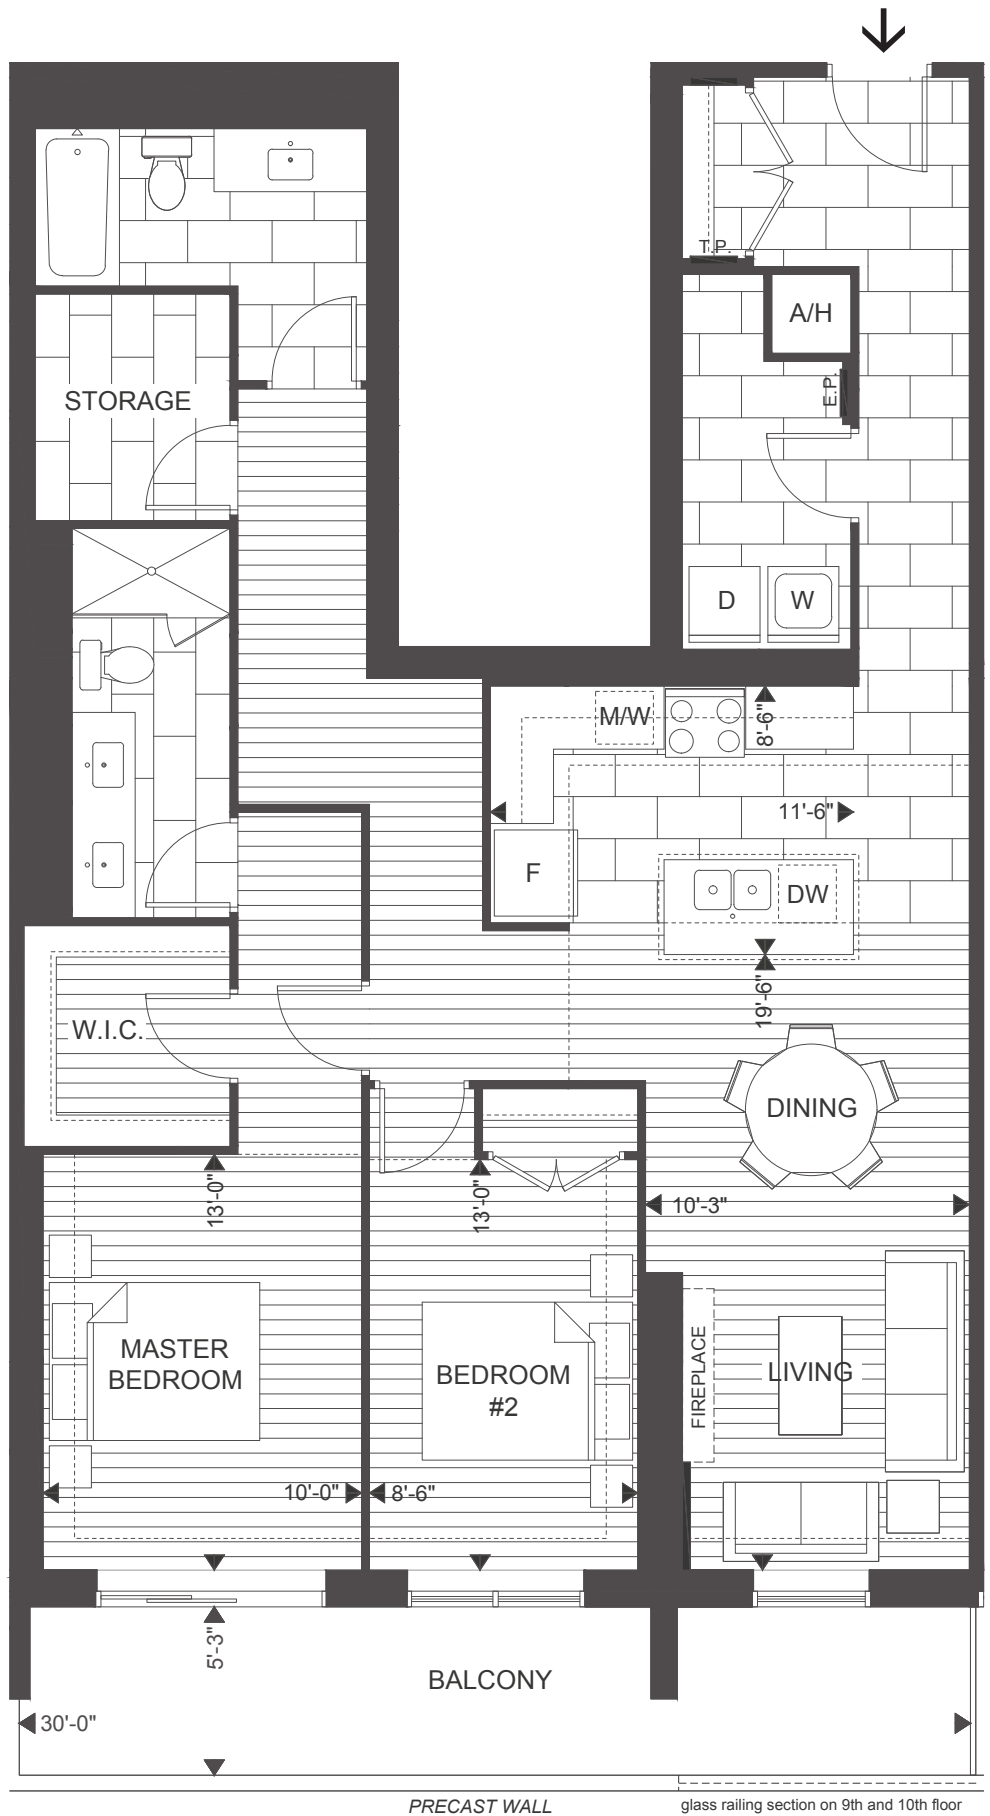

# 2La

2 Bedrooms

Suite: 1305 sqft.

Balcony: 160 sqft.

Total: 1465 sqft.

WYNDHAM STREET

**SUITES |** 403, 503, 603, 703, 803, 903, 1003

PRECAST WALL

glass railing section on 9th and 10th floor

Plans and specifications are subject to change without notice. Actual usable floor space may vary from stated floor area. Illustrations are artists concept only and may show optional features not included in base price. See sales representative for further information.  
E. & O. E.