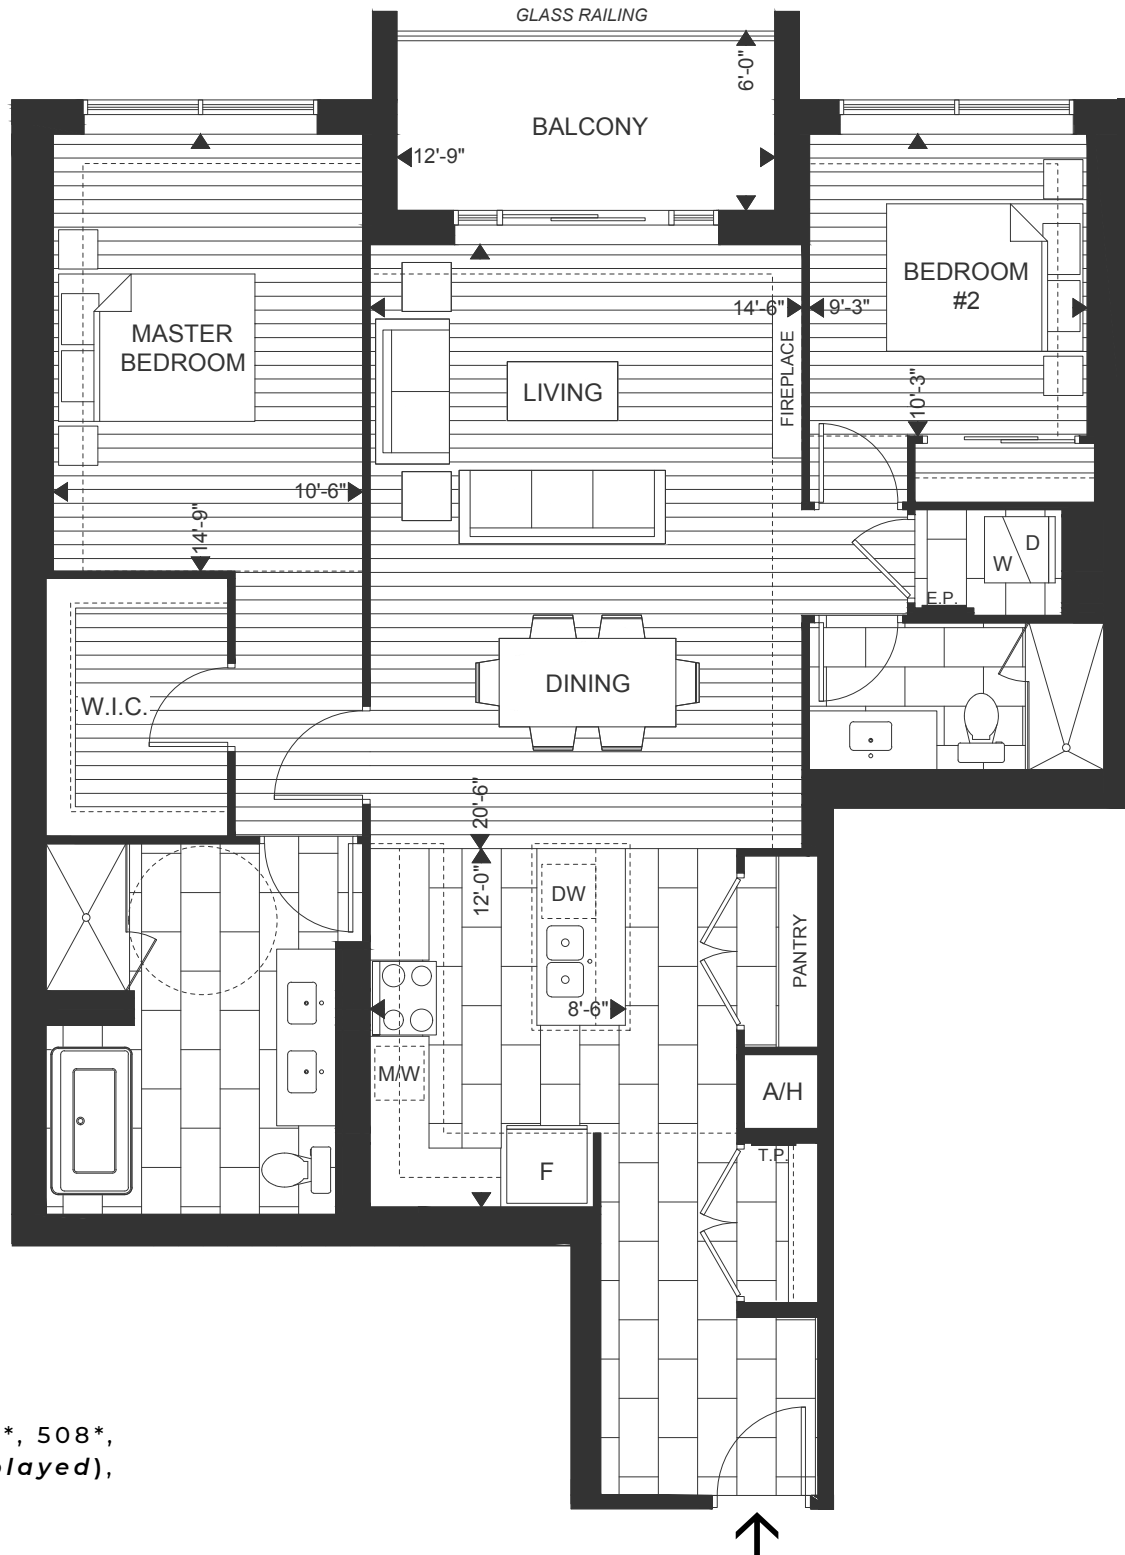

# 2F

2 Bedrooms

*Accessible*

Suite: 1295 sqft.

Balcony: 80 sqft.

Total: 1375 sqft.

**SUITES |** 209\*, 309\*, 407\*, 508\*,  
608\*, 708 (*displayed*),  
808, 907, 1007,  
1107, 1206

\*Balcony/terrace configuration and/or railing type differs from what is shown, see sales representative for details.

Plans and specifications are subject to change without notice. Actual usable floor space may vary from stated floor area. Illustrations are artists concept only and may show optional features not included in base price. See sales representative for further information.  
E. & O. E.