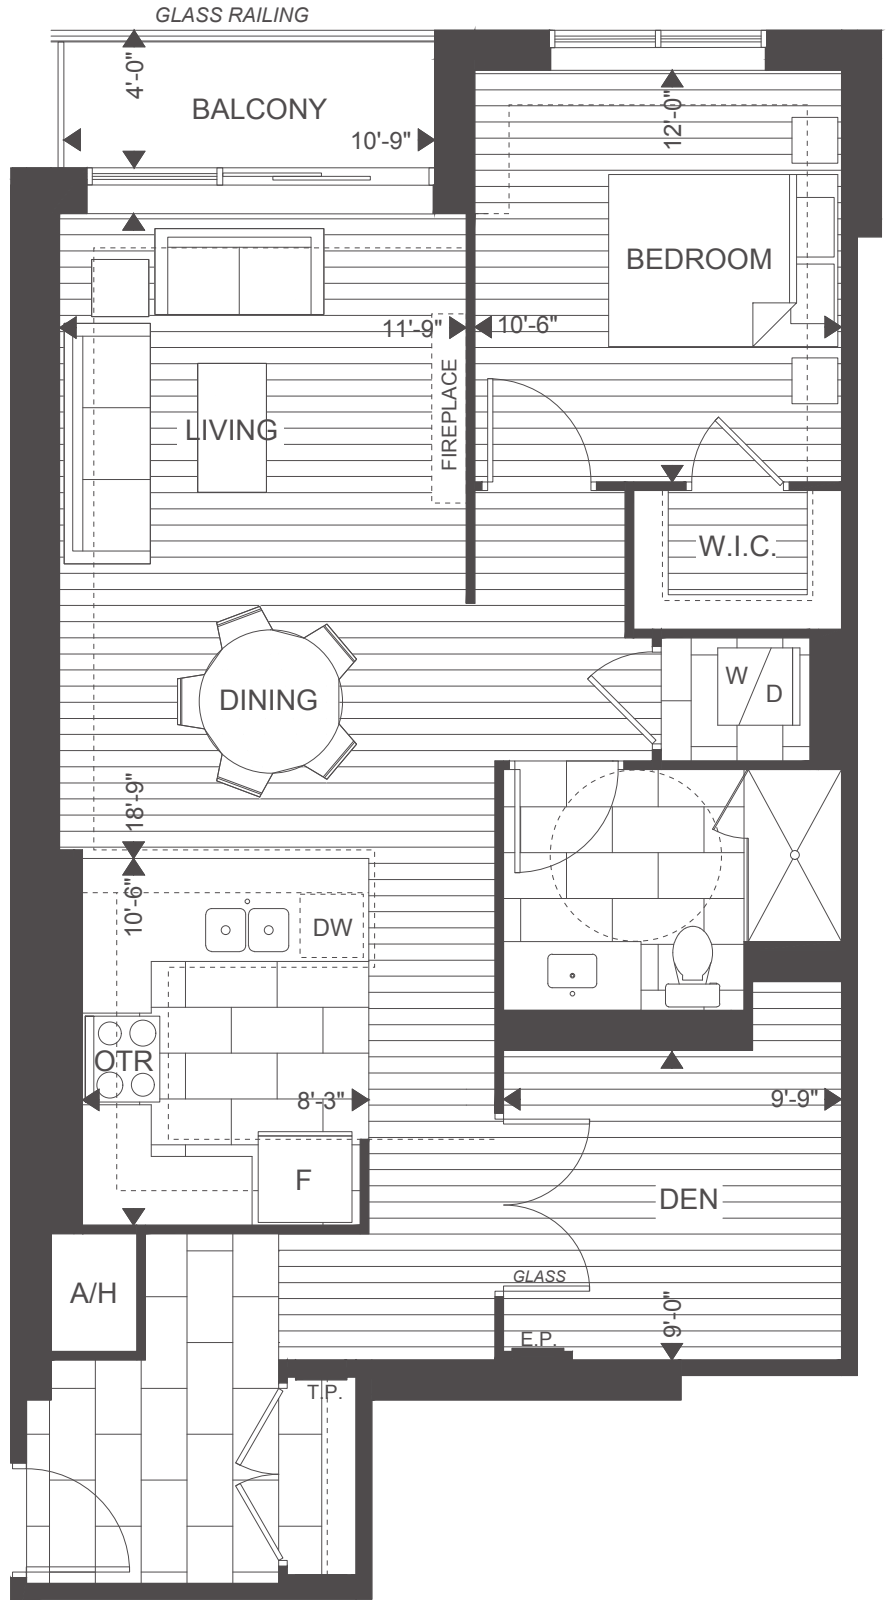

EDGEWATER

1E

1 Bedroom
+ Den

Accessible

Suite: 950 sqft.

Balcony: 45 sqft.

Total: 995 sqft.

SUITES | 511*, 611 (displayed), 711, 811, 910, 1010

*Balcony / terrace configuration and / or railing type differs from what is shown, see sales representative for details.

Plans and specifications are subject to change without notice. Actual usable floor space may vary from stated floor area. Illustrations are artists concept only and may show optional features not included in base price. See sales representative for further information. E. & O. E.