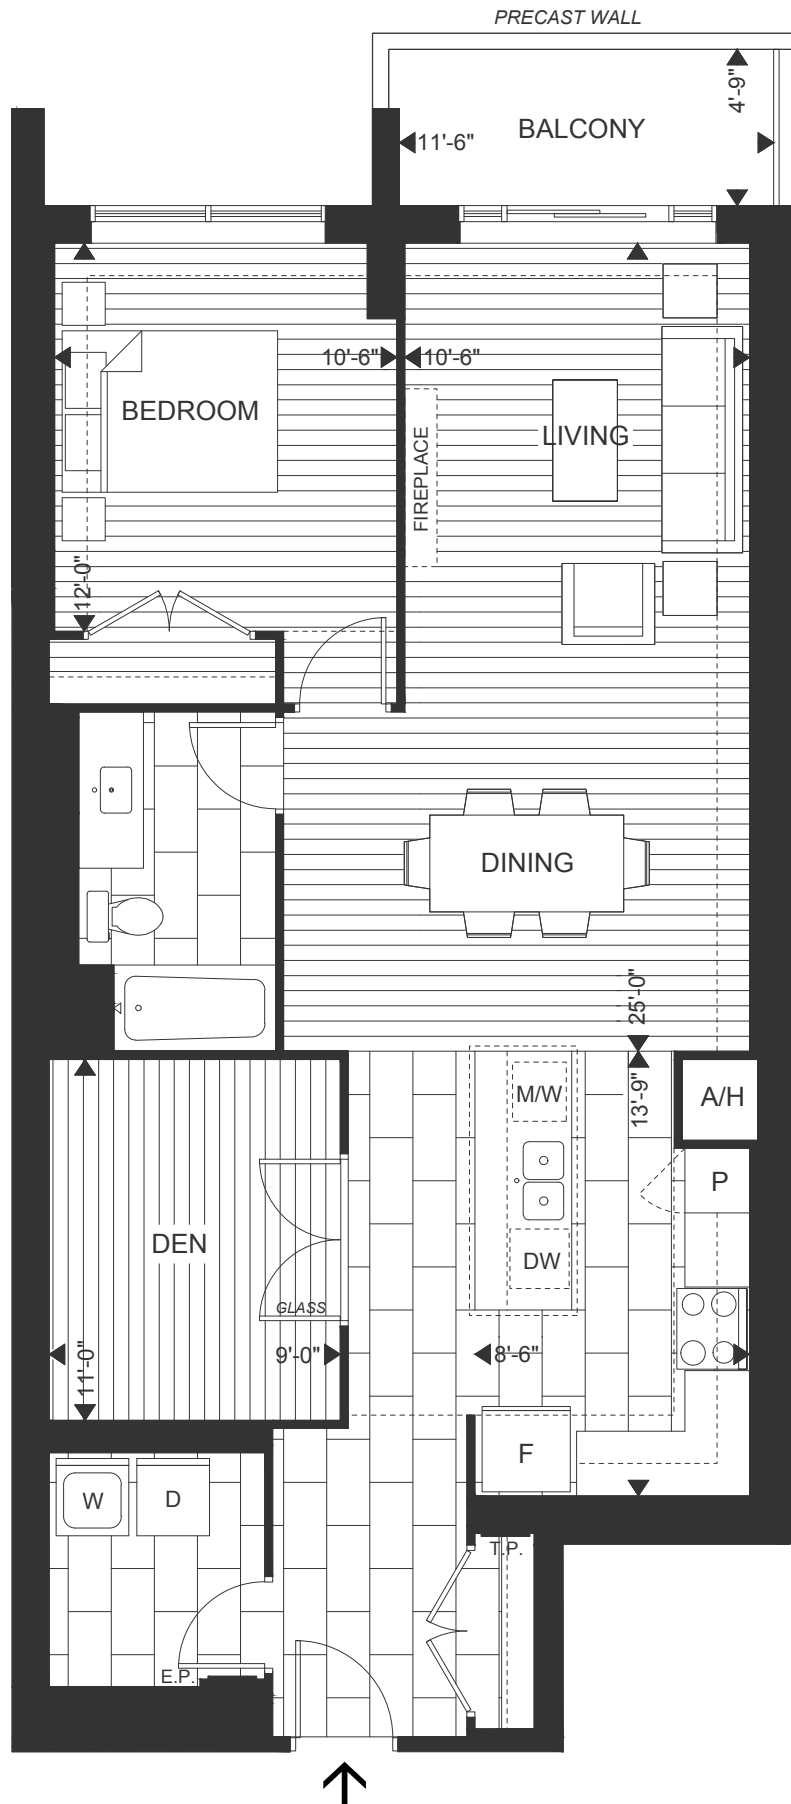

# EDGEWATER

# 1B

1 Bedroom  
+ Den

Suite: 1045 sqft.

Balcony: 55 sqft.

Total: 1100 sqft.

**SUITES | 208 (displayed),**  
308, 406, 507,  
607, 707\*, 807\*

\*Balcony/terrace configuration and/or railing type differs from what is shown, see sales representative for details.

Plans and specifications are subject to change without notice. Actual usable floor space may vary from stated floor area. Illustrations are artists concept only and may show optional features not included in base price. See sales representative for further information.  
E. & O. E.