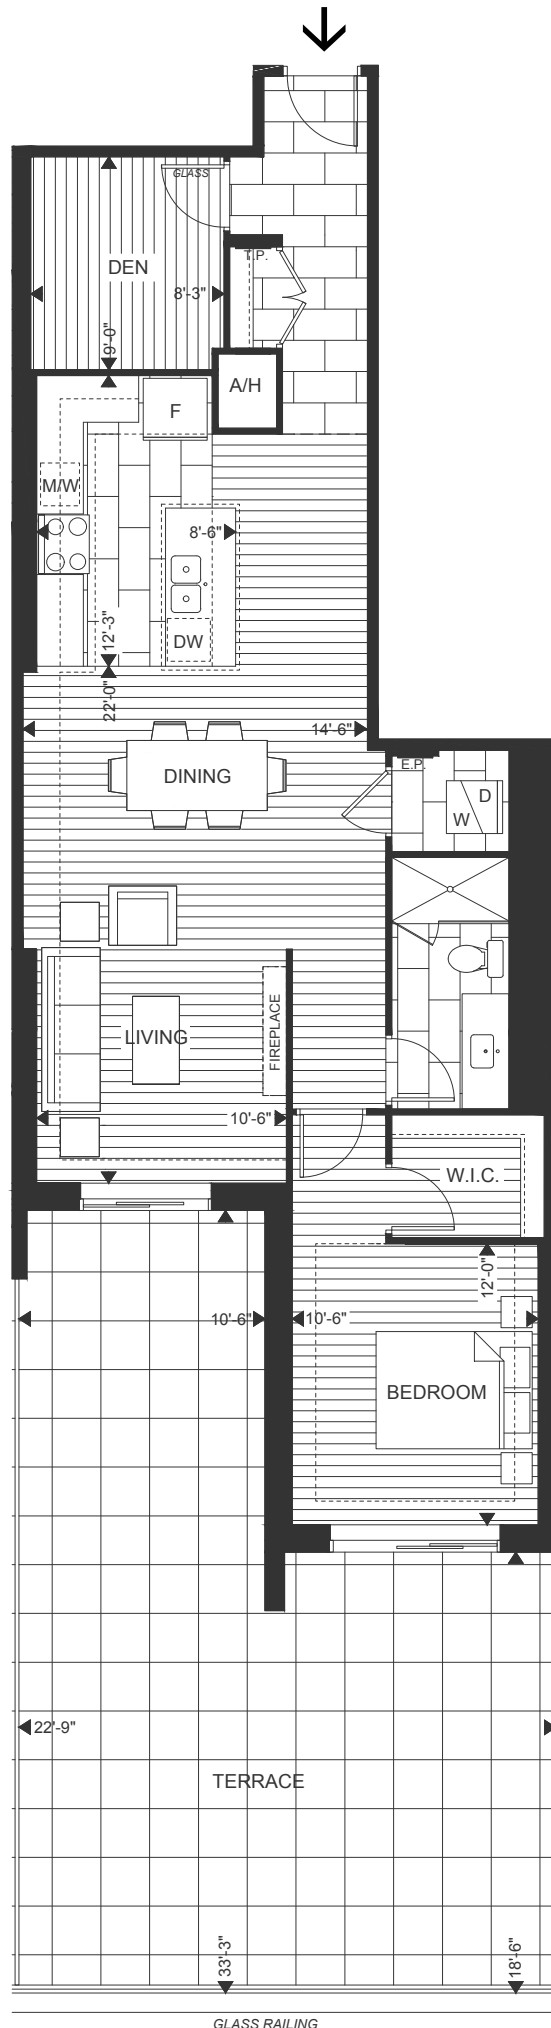

EDGEWATER

1A

1 Bedroom
+ Den

Suite: 1045 sqft.

Terrace: 570 sqft.

Total: 1615 sqft.

**SUITES | 202 (displayed),
302***

*Balcony/terrace configuration and/or railing type differs from what is shown, see sales representative for details.

Plans and specifications are subject to change without notice. Actual usable floor space may vary from stated floor area. Illustrations are artists concept only and may show optional features not included in base price. See sales representative for further information.