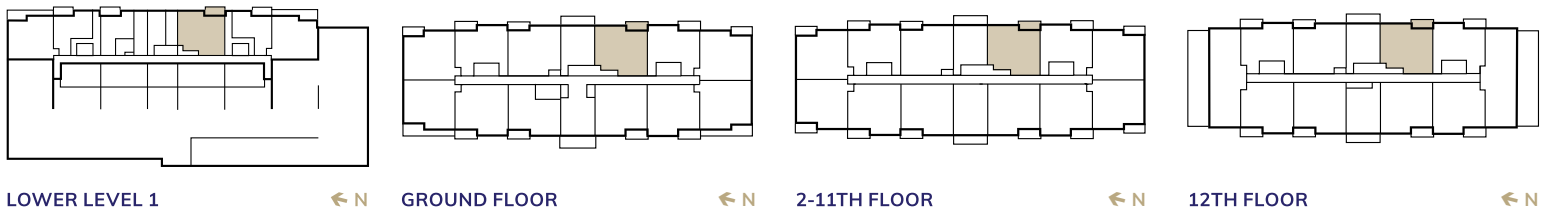

2 BED + DEN

# SUITE 2E | 1,365 SQ.FT.

SUITE: 1,275 SQ.FT. | BALCONY: 90 SQ.FT.

SUITE 001 ONLY: TERRACE: 90 SQ.FT.

## SUITE AVAILABILITY (UNITS 001, 101-1201)

Plans are subject to change without notice. Actual floor space may vary from stated area. Plans may show optional features not included in base price. See sales staff for more details. E. & O. E.