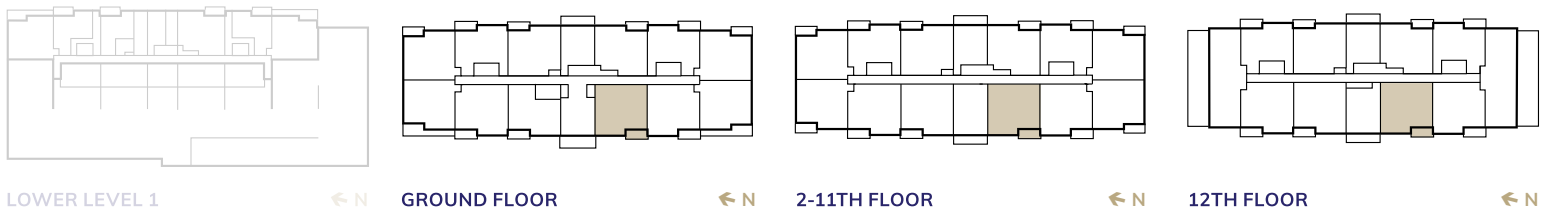

SUITE 2Db | 1,450 SQ.FT.

SUITE: 1,360 SQ.FT. | BALCONY: 90 SQ.FT.

SUITE 106 ONLY: TERRACE: 90 SQ.FT.

SUITE AVAILABILITY (UNITS 106-1106, 1205)

Plans are subject to change without notice. Actual floor space may vary from stated area. Plans may show optional features not included in base price. See sales staff for more details. E. & O. E.