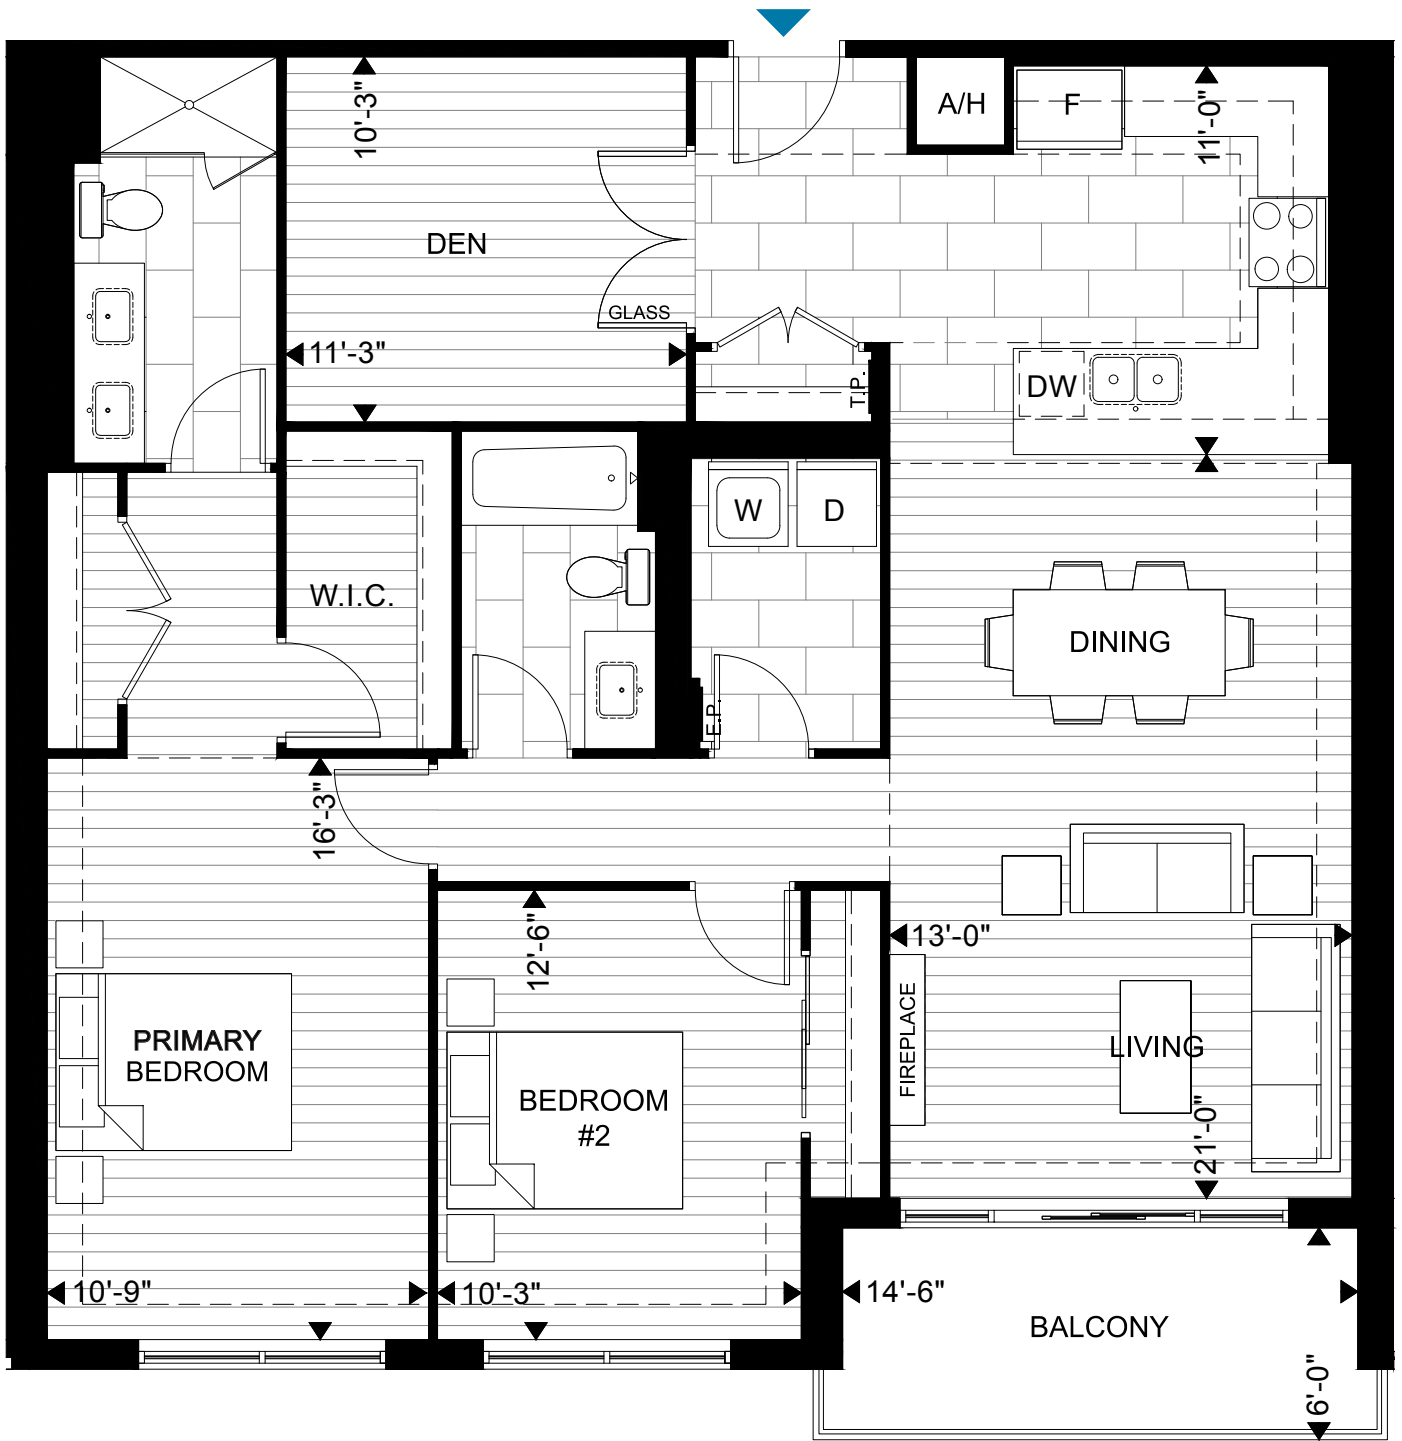

SUITE 2Db | 1,450 SQ.FT.

SUITE: 1,360 SQ.FT. | BALCONY: 90 SQ.FT.

SUITE 106 ONLY: TERRACE: 90 SQ.FT.

SUITE AVAILABILITY (UNITS 106-1106, 1205)

Plans are subject to change without notice. Actual floor space may vary from stated area. Plans may show optional features not included in base price. See sales staff for more details. E. & O. E.