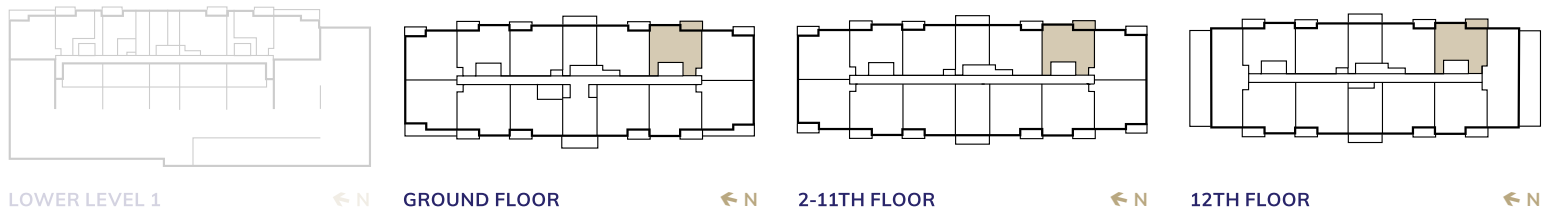

SUITE 2B | 1,270 SQ.FT.

SUITE: 1,180 SQ.FT. | BALCONY: 90 SQ.FT.

SUITE AVAILABILITY (UNITS 102-1202)

Plans are subject to change without notice. Actual floor space may vary from stated area. Plans may show optional features not included in base price. See sales staff for more details. E. & O. E.