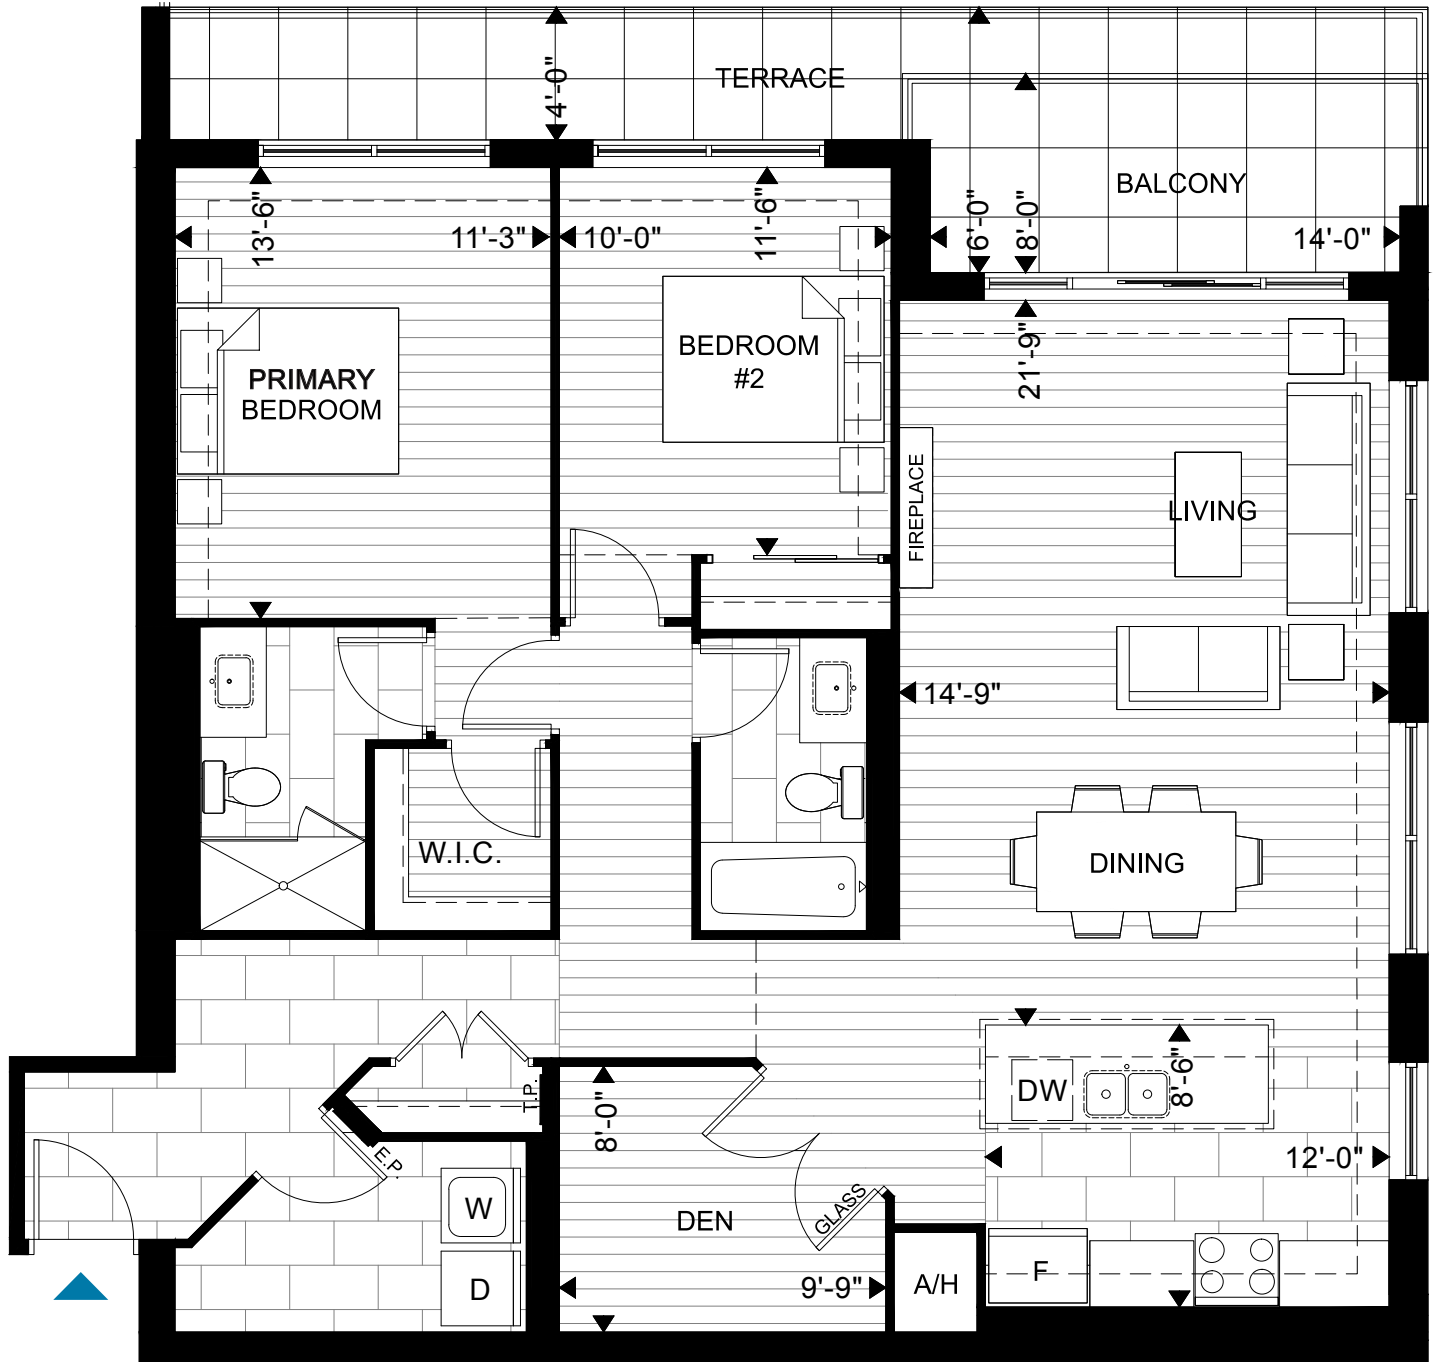

SUITE 2A | 1,445 SQ.FT.

SUITE: 1,360 SQ.FT. | BALCONY: 85 SQ.FT.

SUITE 109 ONLY: TERRACE: 200 SQ.FT.

SUITE AVAILABILITY (UNITS 103-1103, 109, 210-1110)

Plans are subject to change without notice. Actual floor space may vary from stated area. Plans may show optional features not included in base price. See sales staff for more details. E. & O. E.