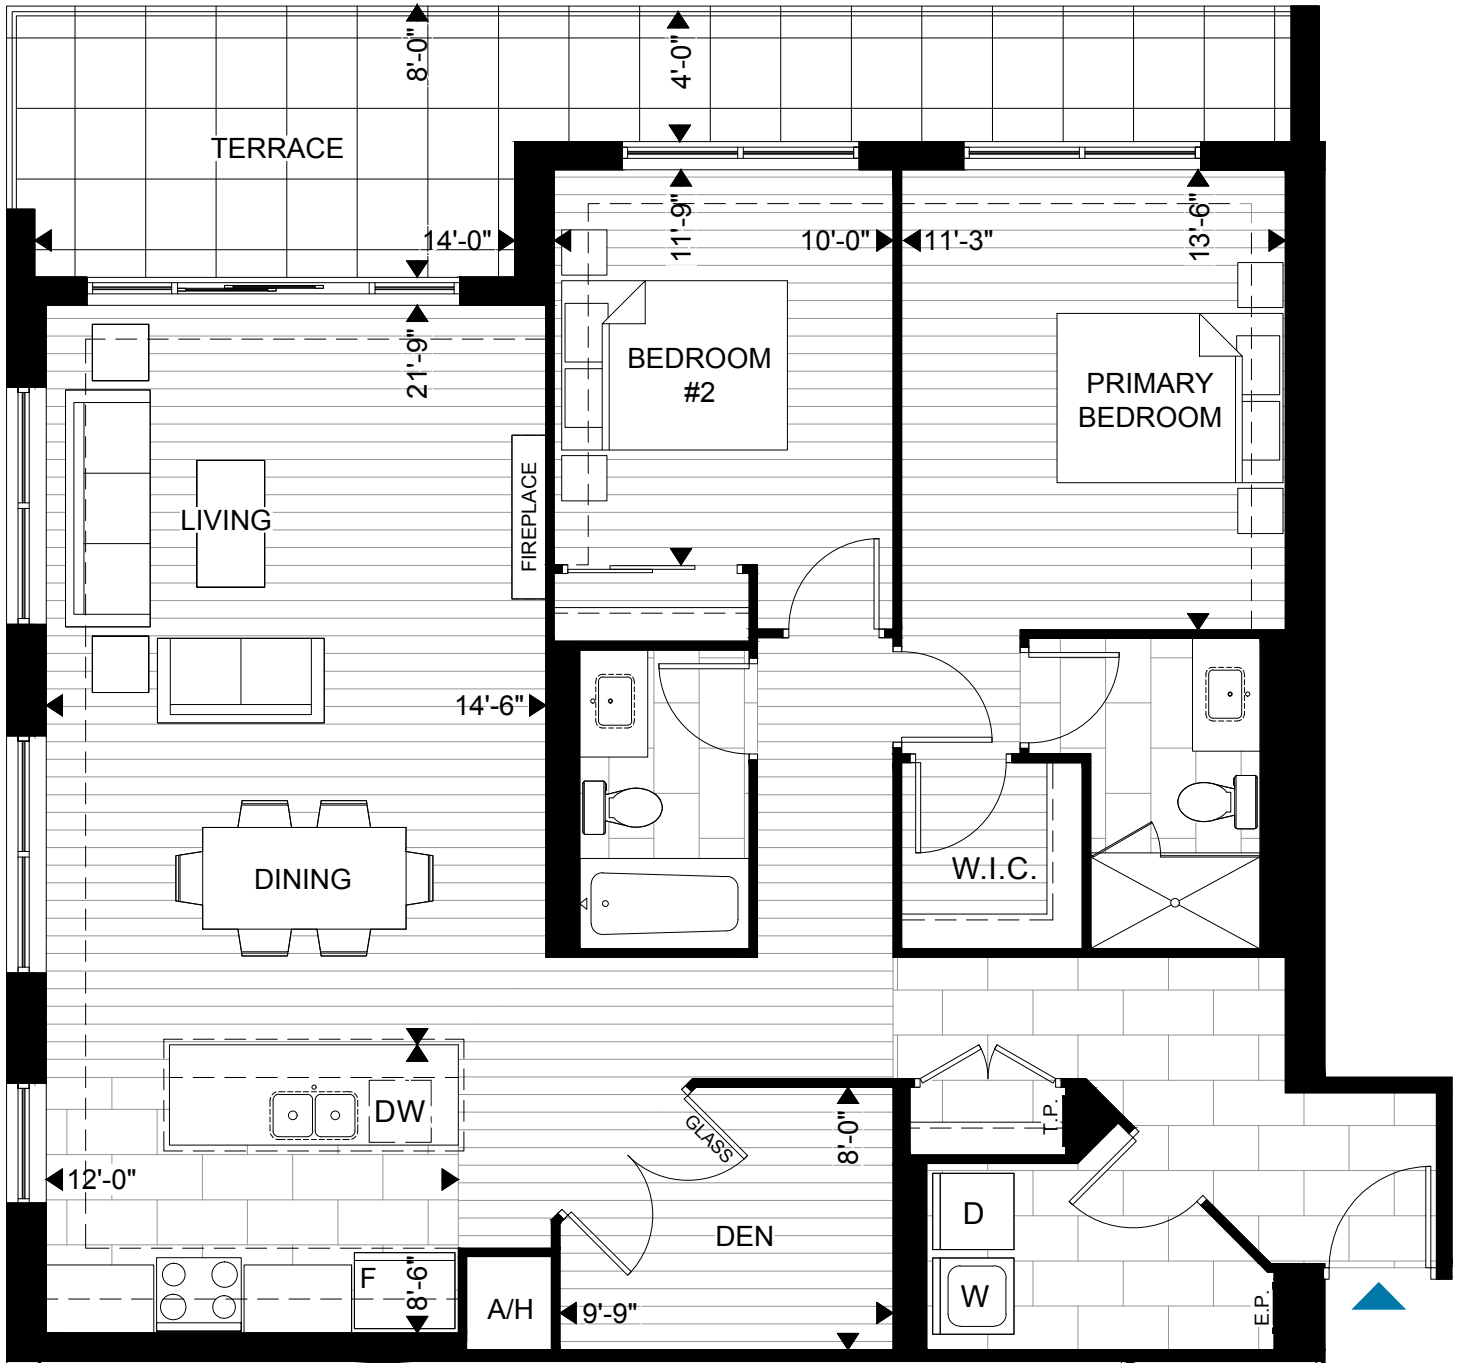

SUITE 2Ab | 1,445 SQ.FT.

SUITE: 1,360 SQ.FT. | TERRACE: 85 SQ.FT.

SUITE AVAILABILITY (UNITS 003)

Plans are subject to change without notice. Actual floor space may vary from stated area. Plans may show optional features not included in base price. See sales staff for more details. E. & O. E.