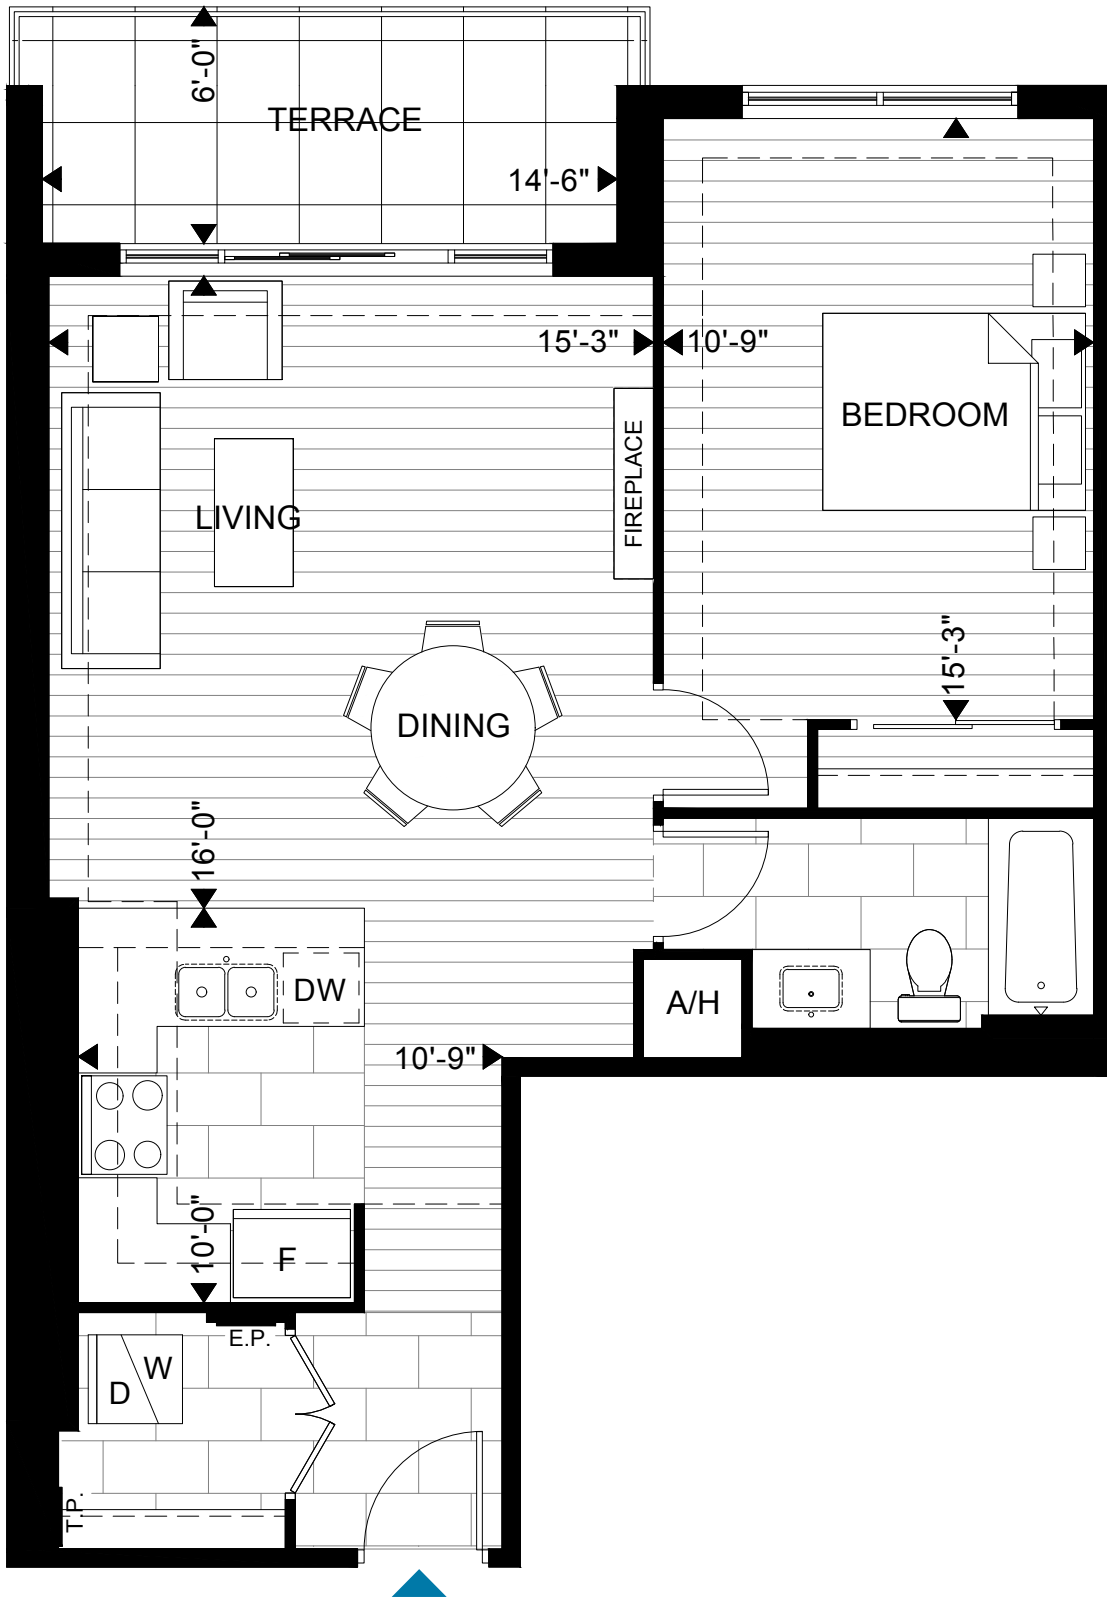

1 BED

SUITE 1E | 860 SQ.FT.

SUITE: 770 SQ.FT. | TERRACE: 90 SQ.FT.

SUITE AVAILABILITY (UNIT 005)

LOWER LEVEL 1

GROUND FLOOR

2-11TH FLOOR

12TH FLOOR

Plans are subject to change without notice. Actual floor space may vary from stated area. Plans may show optional features not included in base price. See sales staff for more details. E. & O. E.