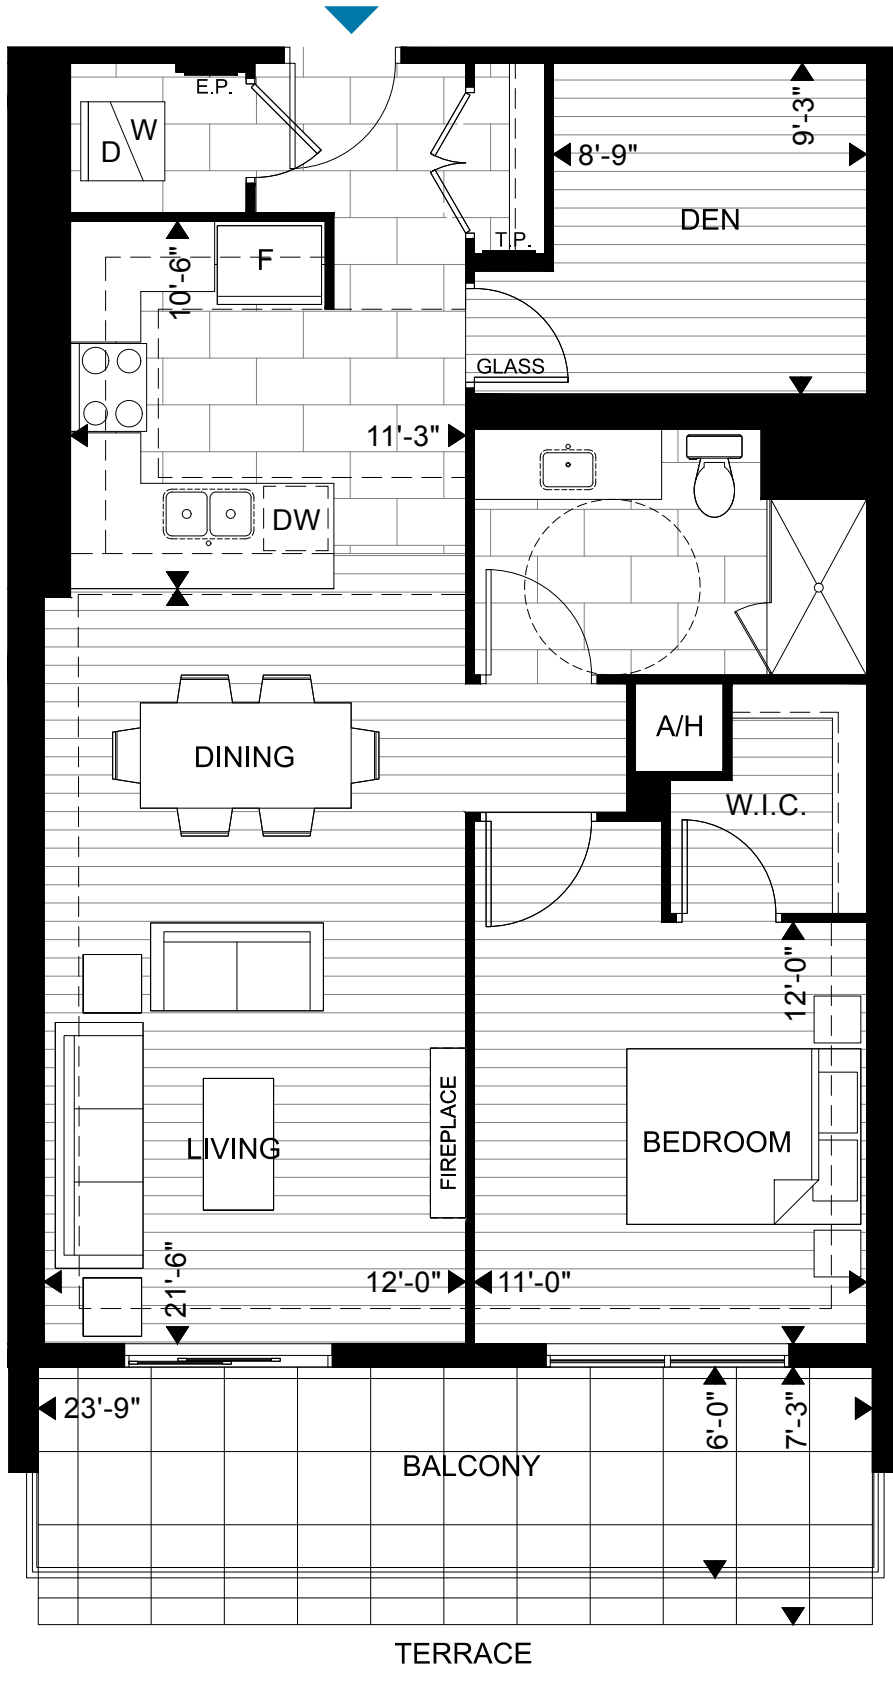

# SUITE 1Ca | 1,055 SQ.FT.

SUITE: 915 SQ.FT. | BALCONY: 140 SQ.FT.

SUITE 207 ONLY: TERRACE: 170 SQ.FT.

## SUITE AVAILABILITY (UNITS 207-507)

Plans are subject to change without notice. Actual floor space may vary from stated area. Plans may show optional features not included in base price. See sales staff for more details. E. & O. E.