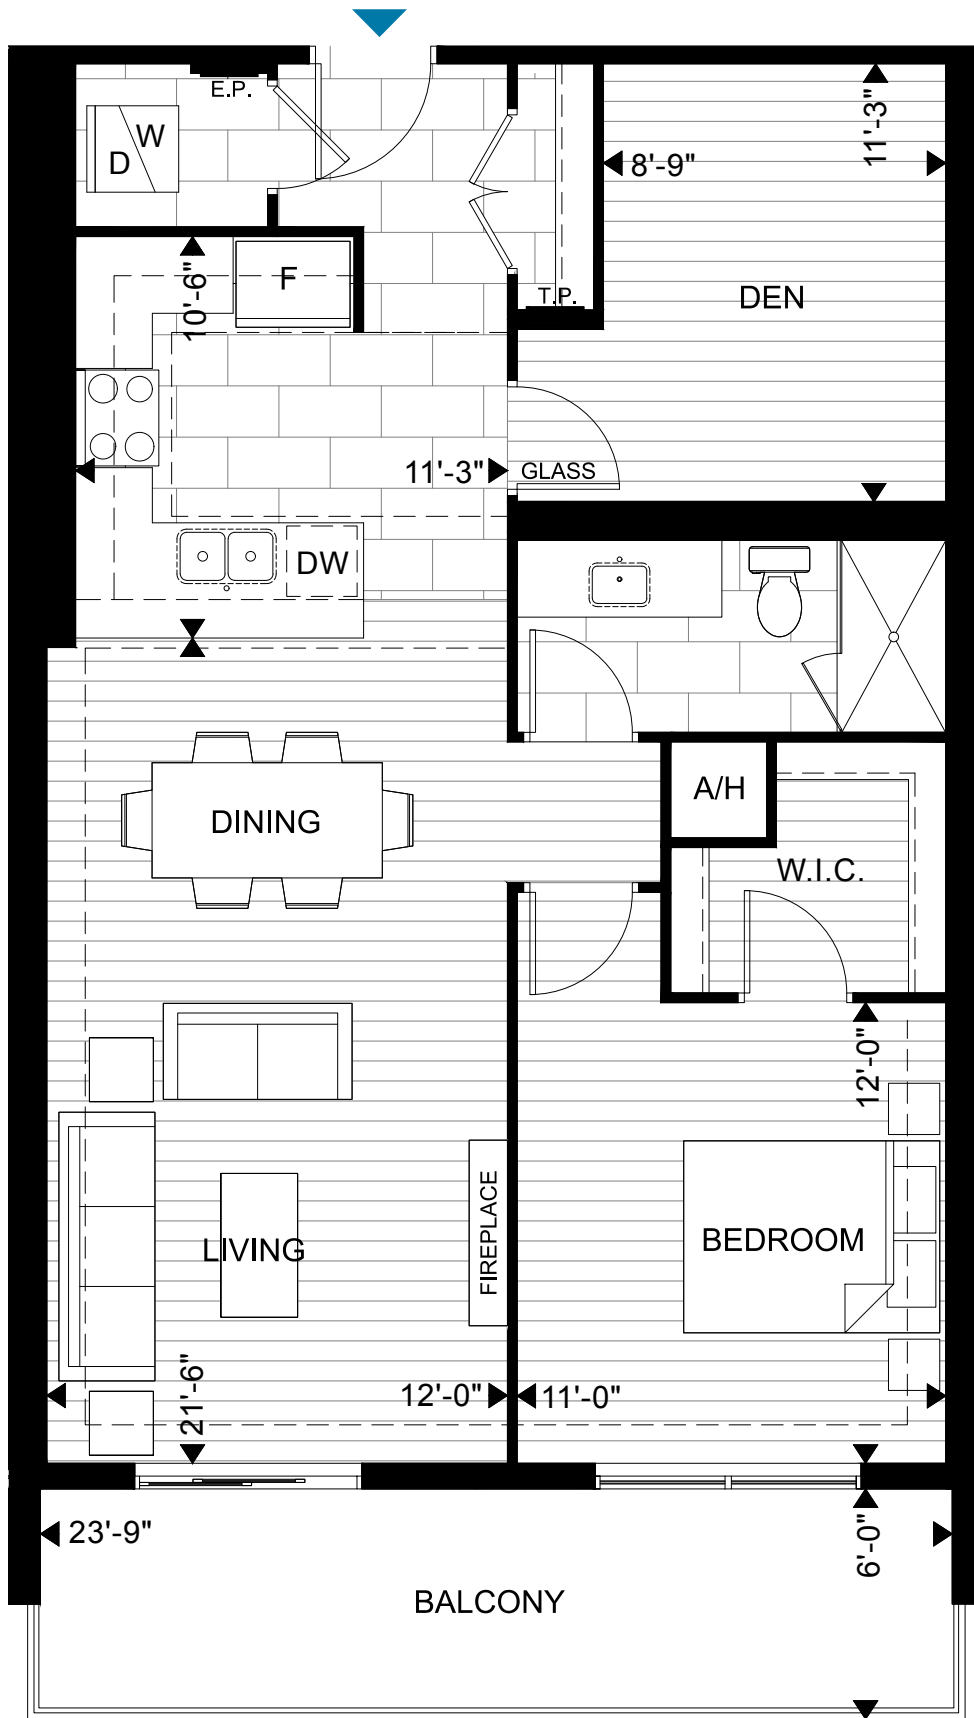

SUITE 1C | 1,055 SQ.FT.

SUITE: 915 SQ.FT. | BALCONY: 140 SQ.FT.

SUITE AVAILABILITY (UNITS 607-1107)

Plans are subject to change without notice. Actual floor space may vary from stated area. Plans may show optional features not included in base price. See sales staff for more details. E. & O. E.