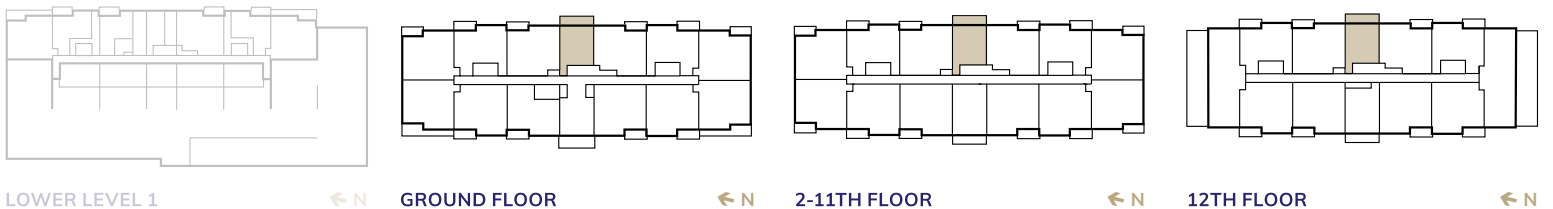

SUITE AVAILABILITY (UNITS 113, 214-1114, 1211)

Plans are subject to change without notice. Actual floor space may vary from stated area. Plans may show optional features not included in base price. See sales staff for more details. E. & O. E.