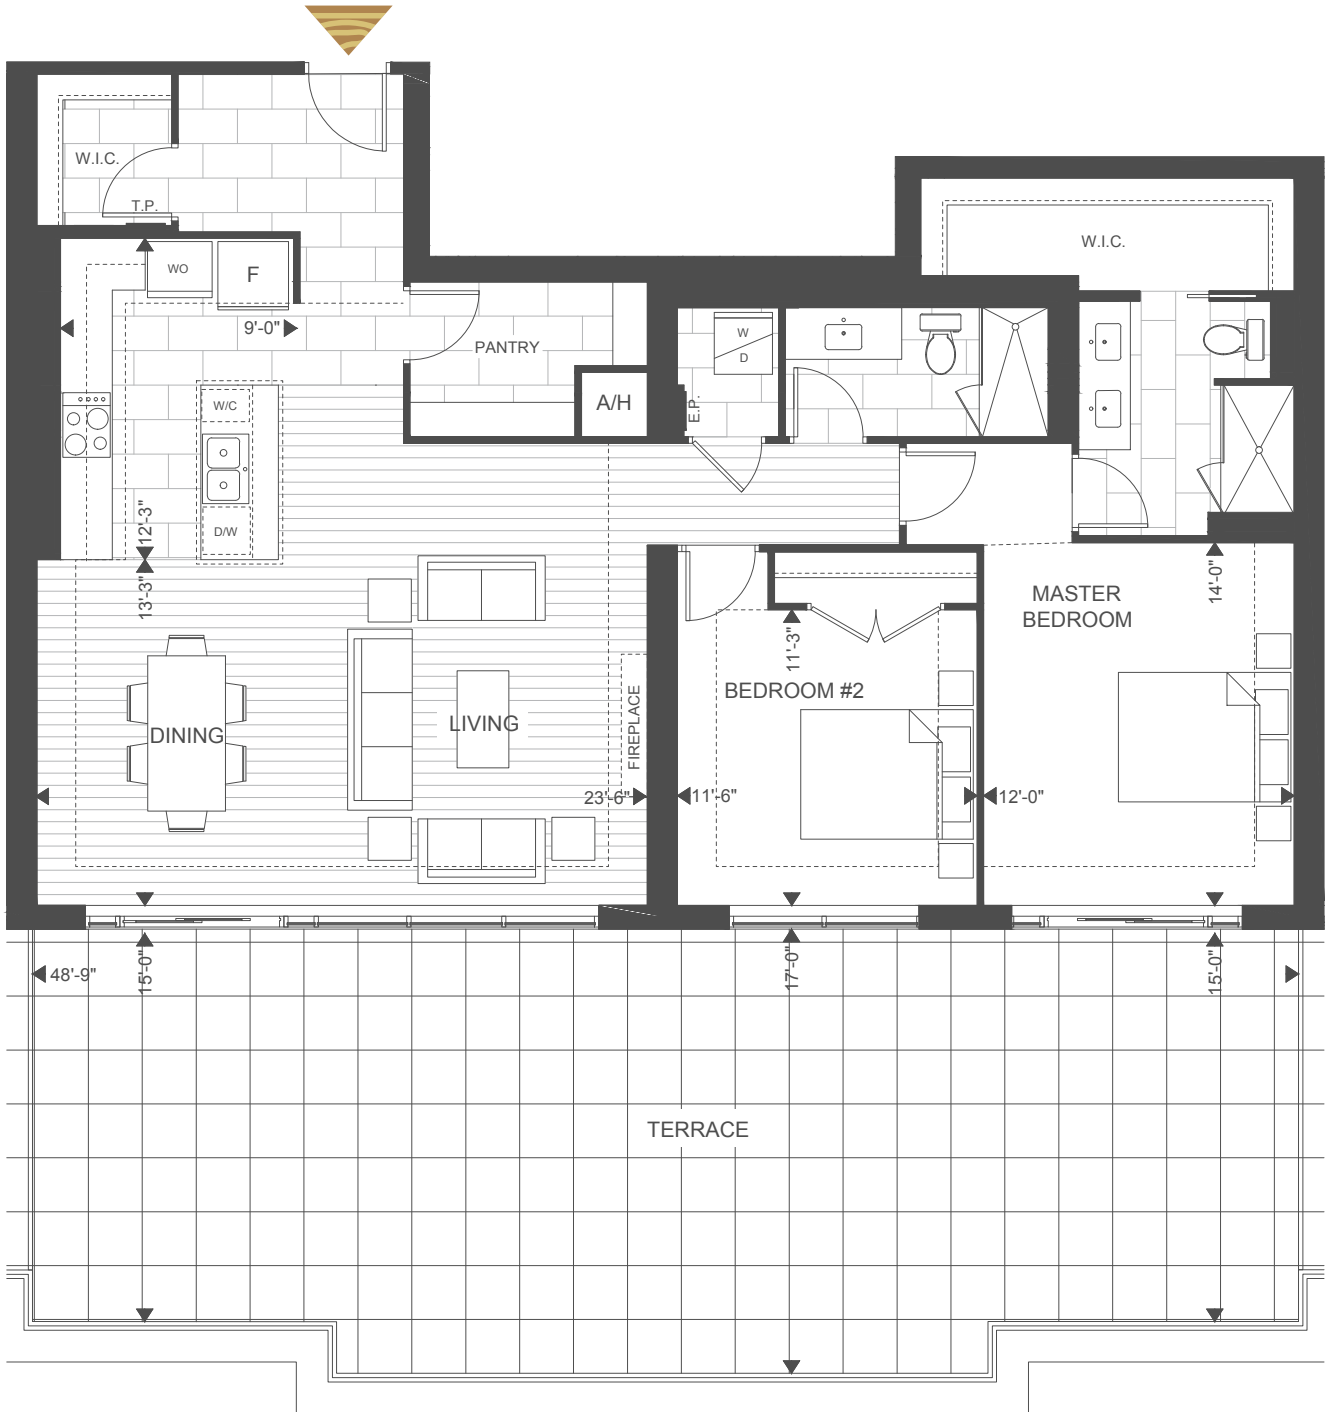

**SUITE**  
**SS-2DD**  
2 BEDROOM

**SUITE: 1445 SQUARE FEET**  
TERRACE: 810 SQUARE FEET  
TOTAL: 2255 SQUARE FEET

**NORHLINK II**

FLOOR AVAILABILITY: SUITE 1001

**SKY SERIES**

10<sup>TH</sup> FLOOR

Plans and specifications are subject to change without notice. Actual usable floor space may vary from stated floor area. Illustrations are artists concept only and may show optional features not included in base price. See sales representative for further information. E. & O. E.