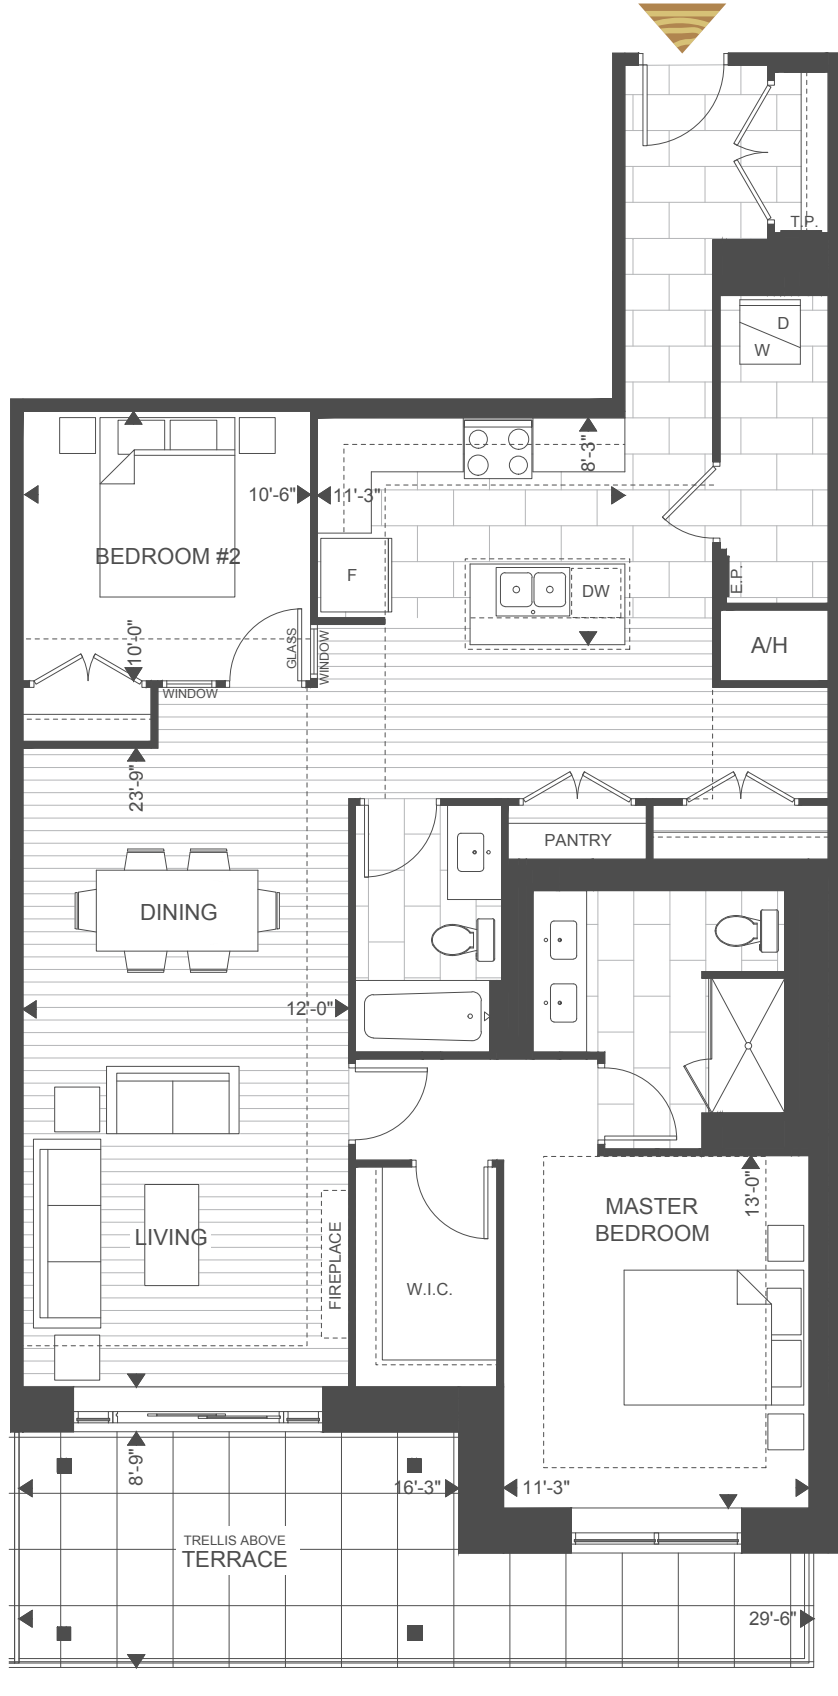

SUITE 2Ya

2 BEDROOM

SUITE: 1295 SQUARE FEET

TERRACE: 195 SQUARE FEET

TOTAL: 1490 SQUARE FEET

NORTHLINK II

FLOOR AVAILABILITY: SUITE 215

TERRACE SERIES

Plans and specifications are subject to change without notice. Actual usable floor space may vary from stated floor area. Illustrations are artists concept only and may show optional features not included in base price. See sales representative for further information. E. & O. E.