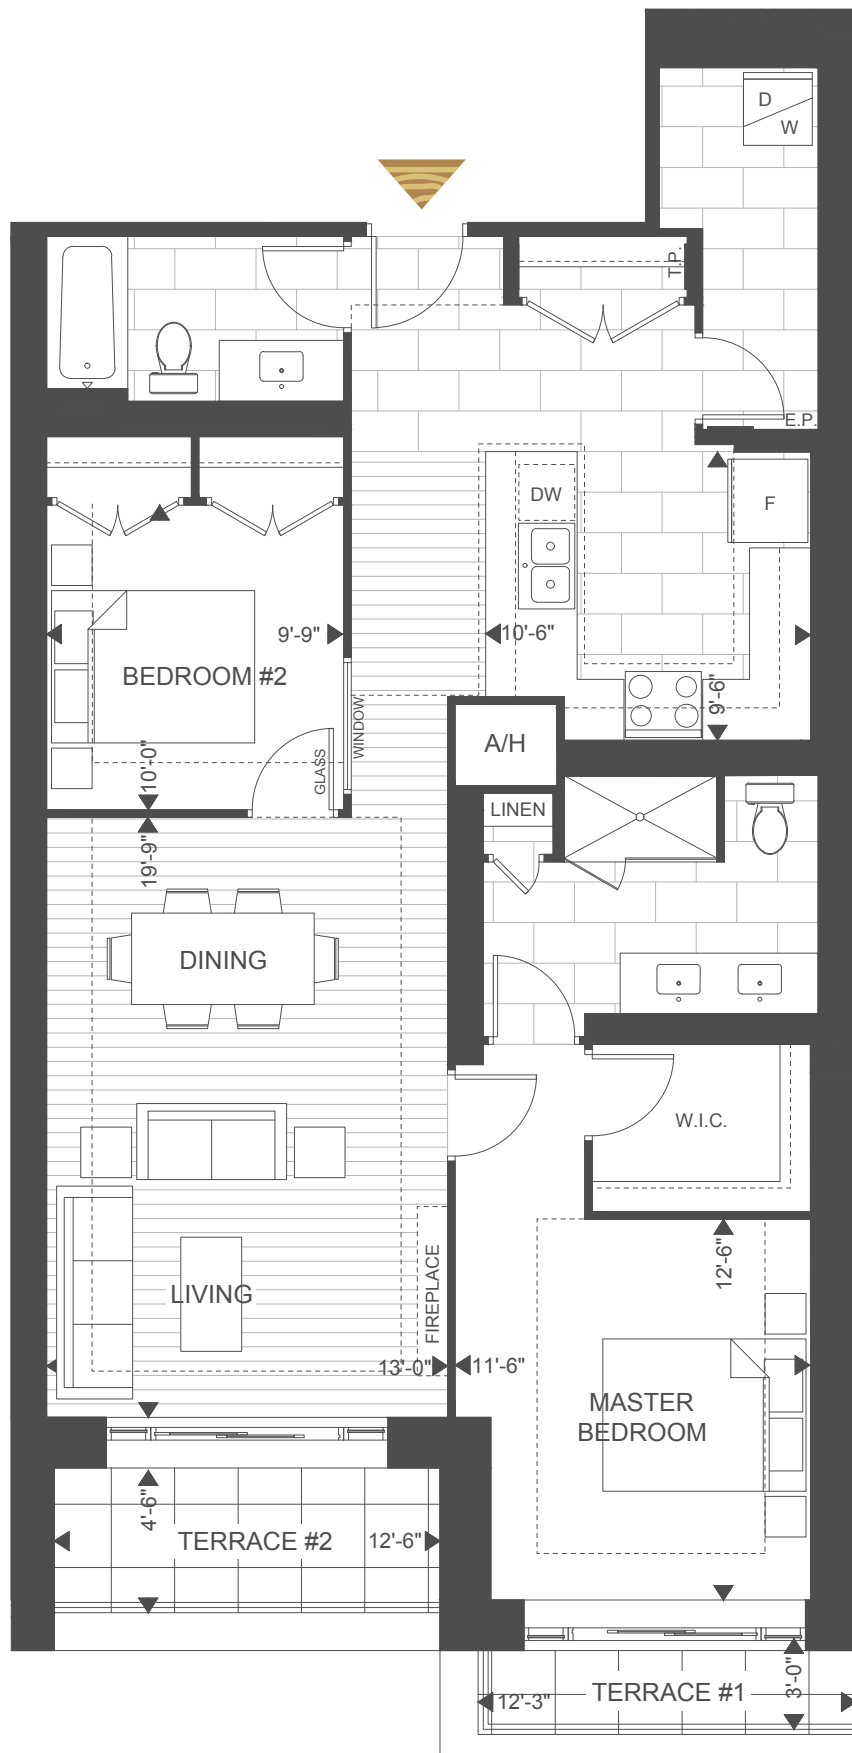

# SUITE 2W

2 BEDROOM

## SUITE: 1190 SQUARE FEET

TERRACE #1: 35 SQUARE FEET

TERRACE #2: 55 SQUARE FEET

TOTAL: 1280 SQUARE FEET

NORTHLINK II

FLOOR AVAILABILITY: SUITE 204

TERRACE SERIES

Plans and specifications are subject to change without notice. Actual usable floor space may vary from stated floor area. Illustrations are artists concept only and may show optional features not included in base price. See sales representative for further information. E. & O. E.