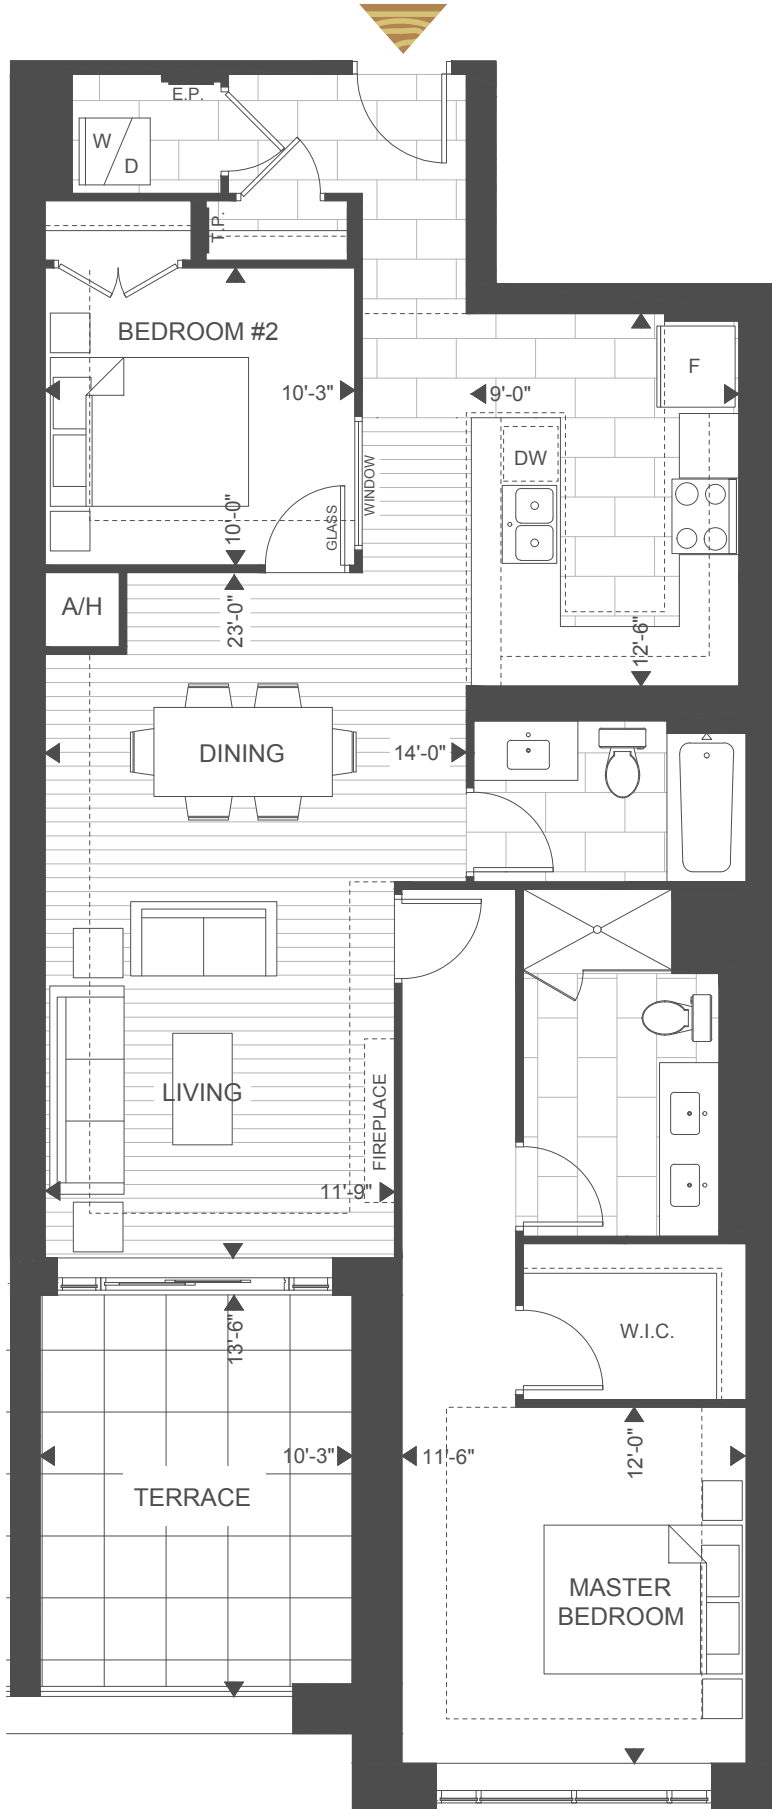

SUITE 2V

2 BEDROOM

SUITE: 1175 SQUARE FEET

TERRACE: 135 SQUARE FEET

TOTAL: 1310 SQUARE FEET

NORTHLINK II

FLOOR AVAILABILITY: SUITES 201, 219, 301, 317

TERRACE SERIES

Plans and specifications are subject to change without notice. Actual usable floor space may vary from stated floor area. Illustrations are artists concept only and may show optional features not included in base price. See sales representative for further information. E. & O. E.