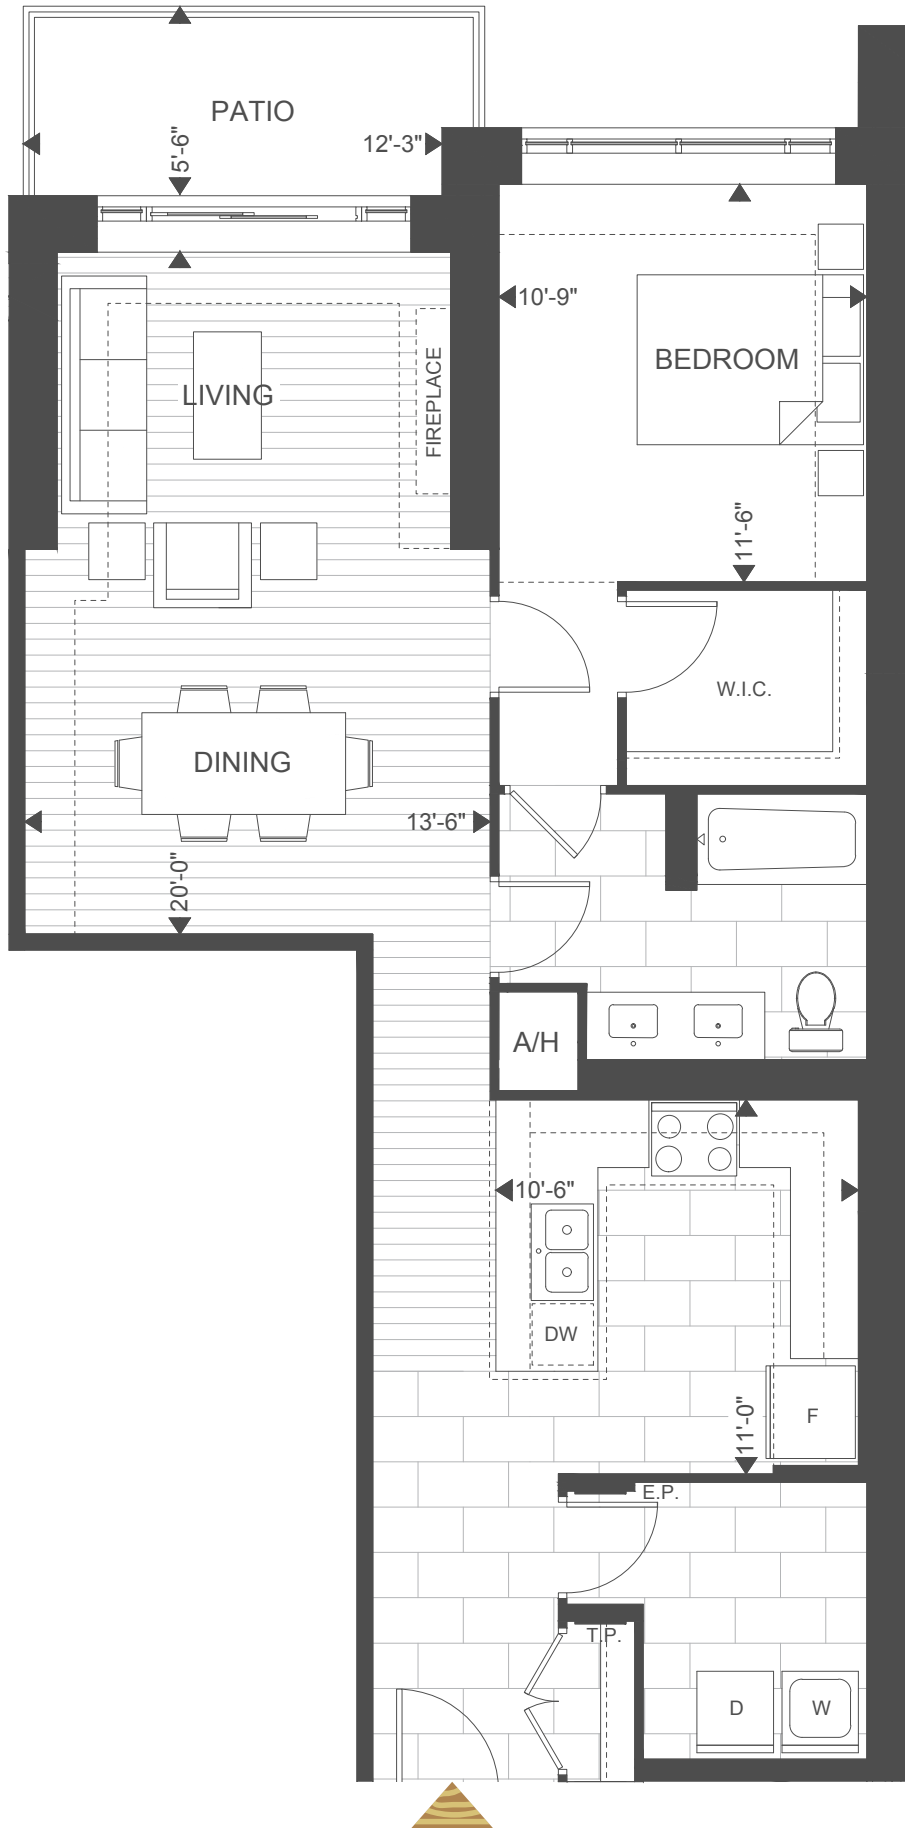

SUITE 2R

1 BEDROOM

SUITE: 960 SQUARE FEET

PATIO: 65 SQUARE FEET

TOTAL: 1025 SQUARE FEET

NORTHLINK II

FLOOR AVAILABILITY: SUITE 109

GROUND FLOOR

Plans and specifications are subject to change without notice. Actual usable floor space may vary from stated floor area. Illustrations are artists concept only and may show optional features not included in base price. See sales representative for further information. E. & O. E.