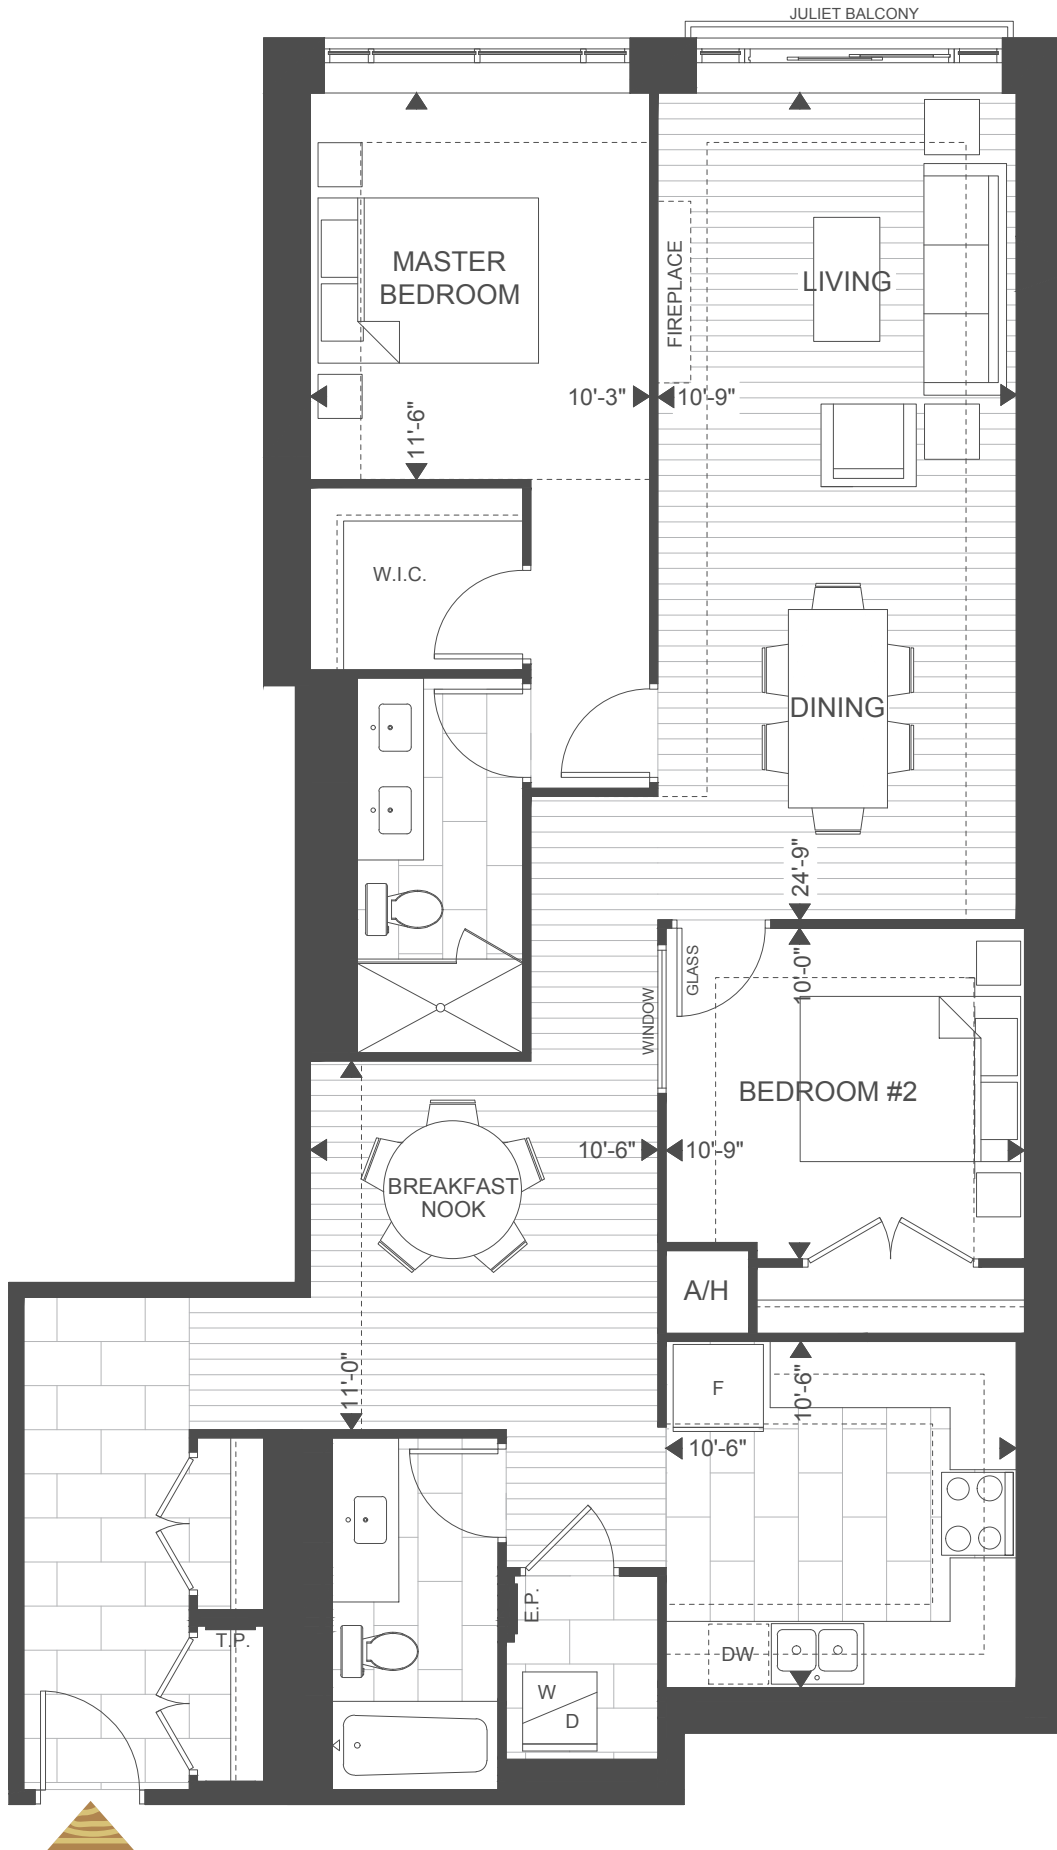

SUITE 2Q

2 BEDROOM

SUITE: 1305 SQUARE FEET
TOTAL: 1305 SQUARE FEET

NORTHLINK II

FLOOR AVAILABILITY: SUITE 107, 113

GROUND FLOOR

Plans and specifications are subject to change without notice. Actual usable floor space may vary from stated floor area. Illustrations are artists concept only and may show optional features not included in base price. See sales representative for further information. E. & O. E.