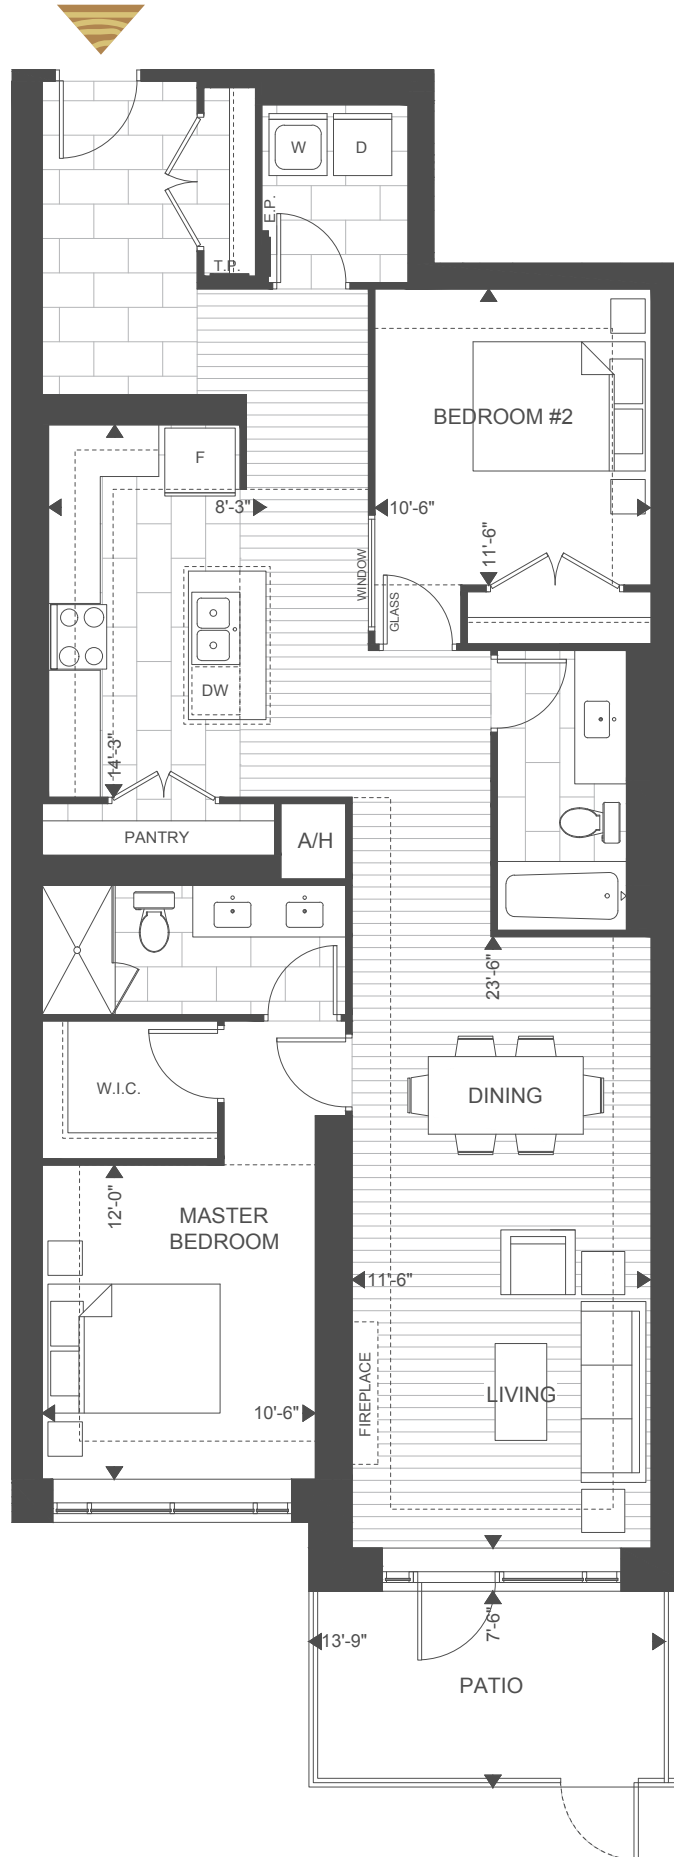

SUITE 2K

2 BEDROOM

SUITE: 1335 SQUARE FEET

PATIO: 95 SQUARE FEET

TOTAL: 1430 SQUARE FEET

NORTHLINK II

FLOOR AVAILABILITY: SUITE 101, 116

GROUND FLOOR

Plans and specifications are subject to change without notice. Actual usable floor space may vary from stated floor area. Illustrations are artists concept only and may show optional features not included in base price. See sales representative for further information. E. & O. E.