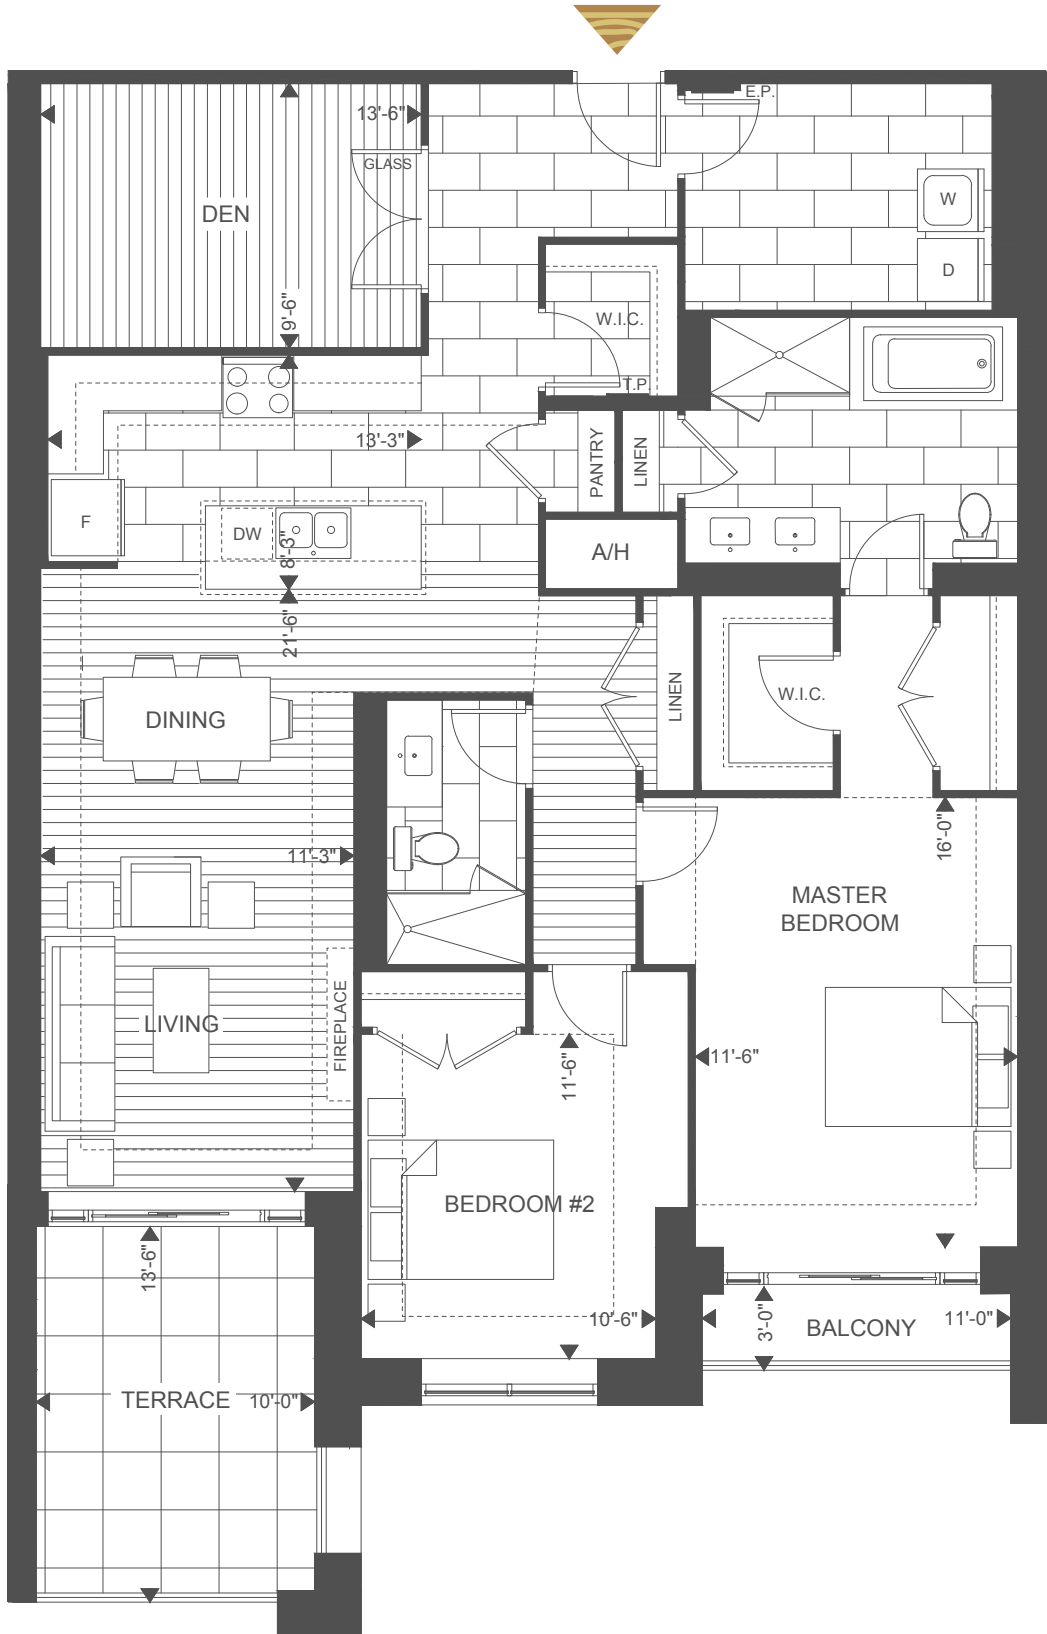

# SUITE 2J

2 BEDROOM  
+ DEN

## SUITE: 1595 SQUARE FEET

BALCONY: 30 SQUARE FEET  
TERRACE: 135 SQUARE FEET  
TOTAL: 1760 SQUARE FEET

NORTHLINK II

FLOOR AVAILABILITY: SUITE 218, 316

TERRACE SERIES

2<sup>ND</sup> FLOOR

3<sup>RD</sup> FLOOR

Plans and specifications are subject to change without notice. Actual usable floor space may vary from stated floor area. Illustrations are artists concept only and may show optional features not included in base price. See sales representative for further information. E. & O. E.