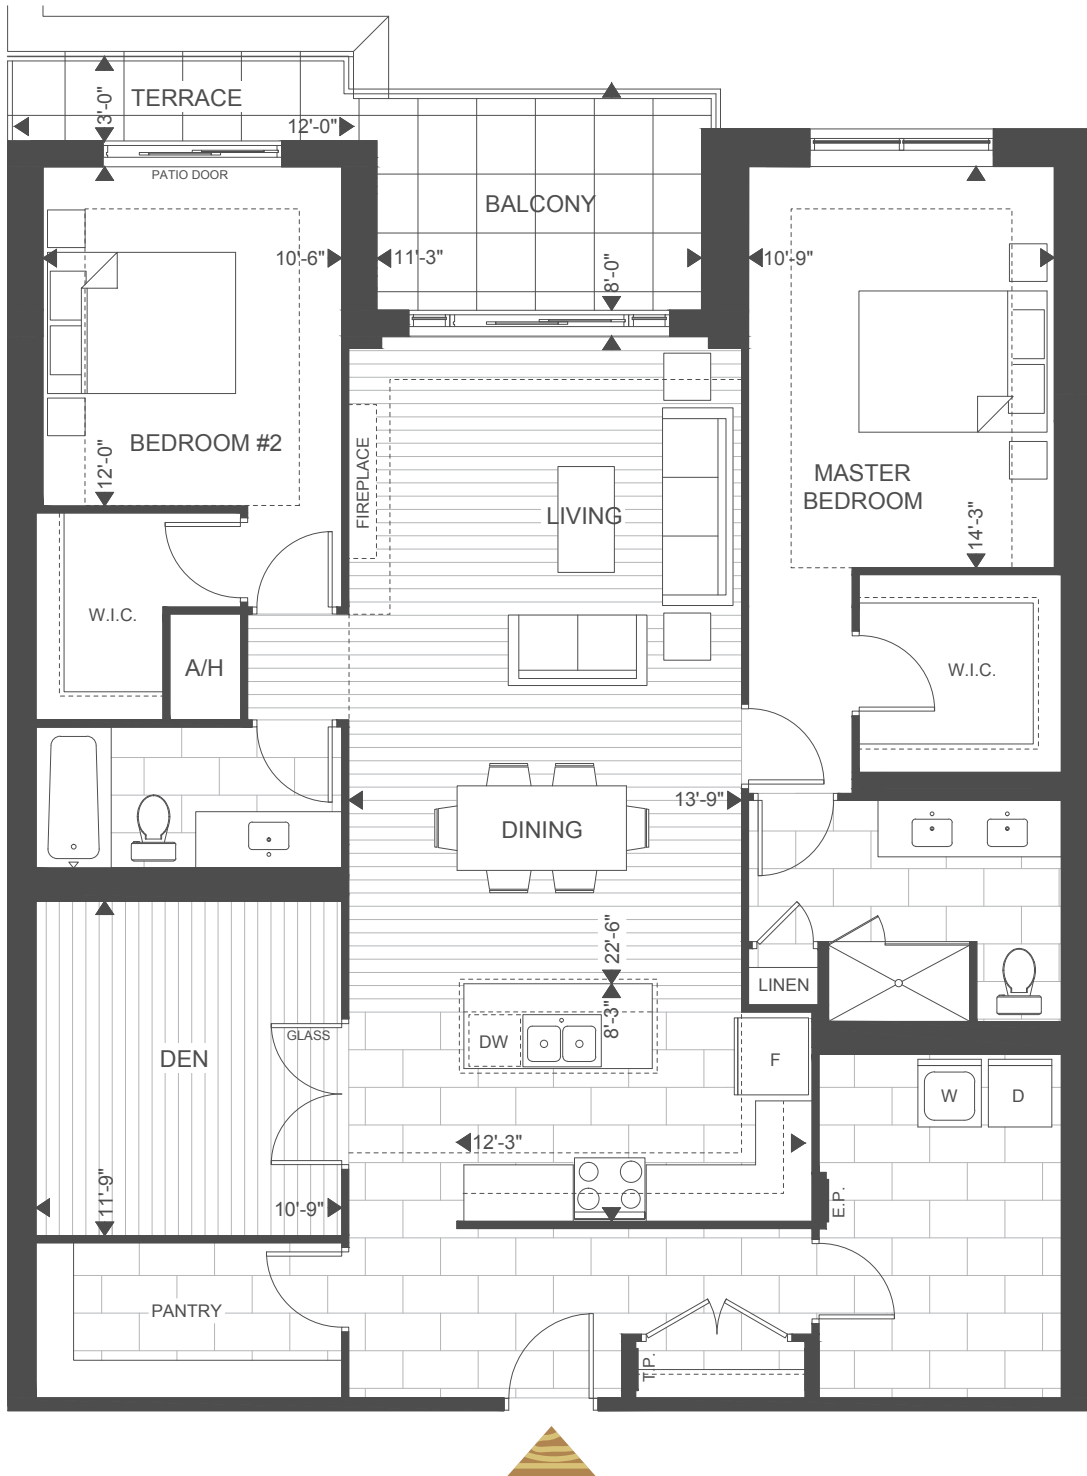

# SUITE 2G

2 BEDROOM  
+ DEN

## SUITE: 1610 SQUARE FEET

BALCONY: 90 SQUARE FEET

TERRACE: 35 SQUARE FEET

TOTAL: 1735 SQUARE FEET

NORTHLINK II

FLOOR AVAILABILITY: SUITE 311

TERRACE SERIES

3<sup>RD</sup> FLOOR

Plans and specifications are subject to change without notice. Actual usable floor space may vary from stated floor area. Illustrations are artists concept only and may show optional features not included in base price. See sales representative for further information. E. & O. E.