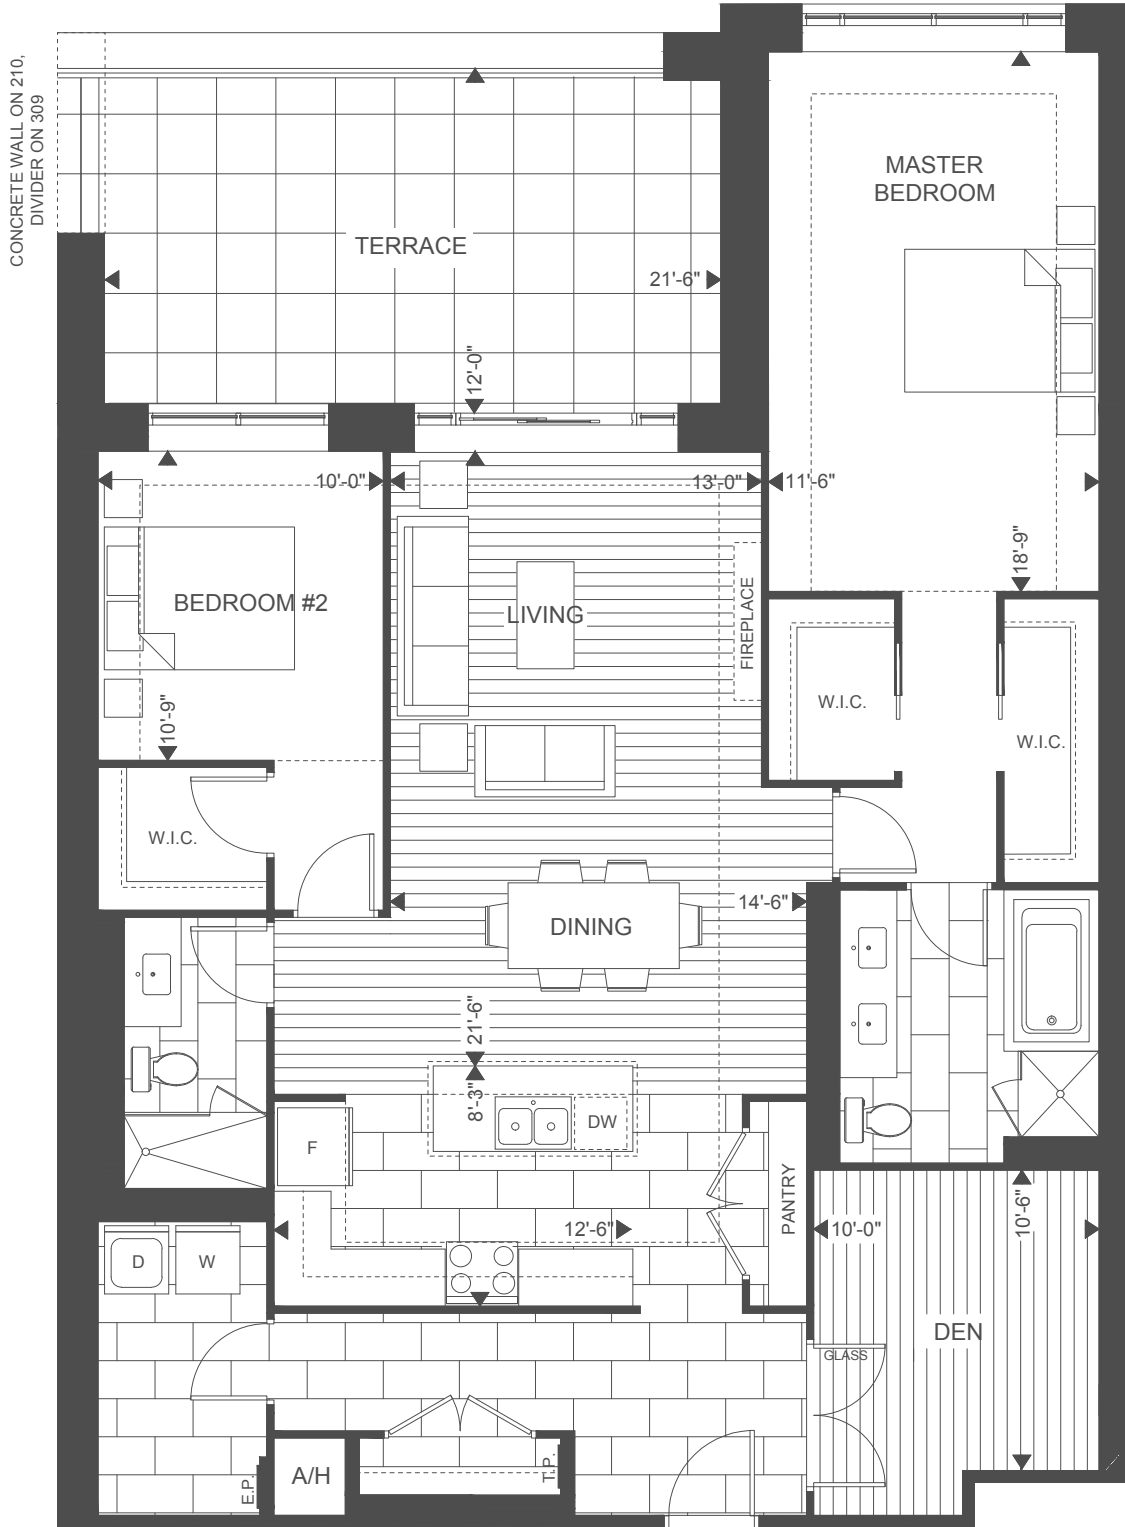

SUITE 2Ea

2 BEDROOM
+ DEN

SUITE: 1580 SQUARE FEET

TERRACE: 255 SQUARE FEET

TOTAL: 1845 SQUARE FEET

NORHLINK II

FLOOR AVAILABILITY: SUITE 210, 309

TERRACE SERIES

2ND FLOOR

3RD FLOOR

Plans and specifications are subject to change without notice. Actual usable floor space may vary from stated floor area. Illustrations are artists concept only and may show optional features not included in base price. See sales representative for further information. E. & O. E.