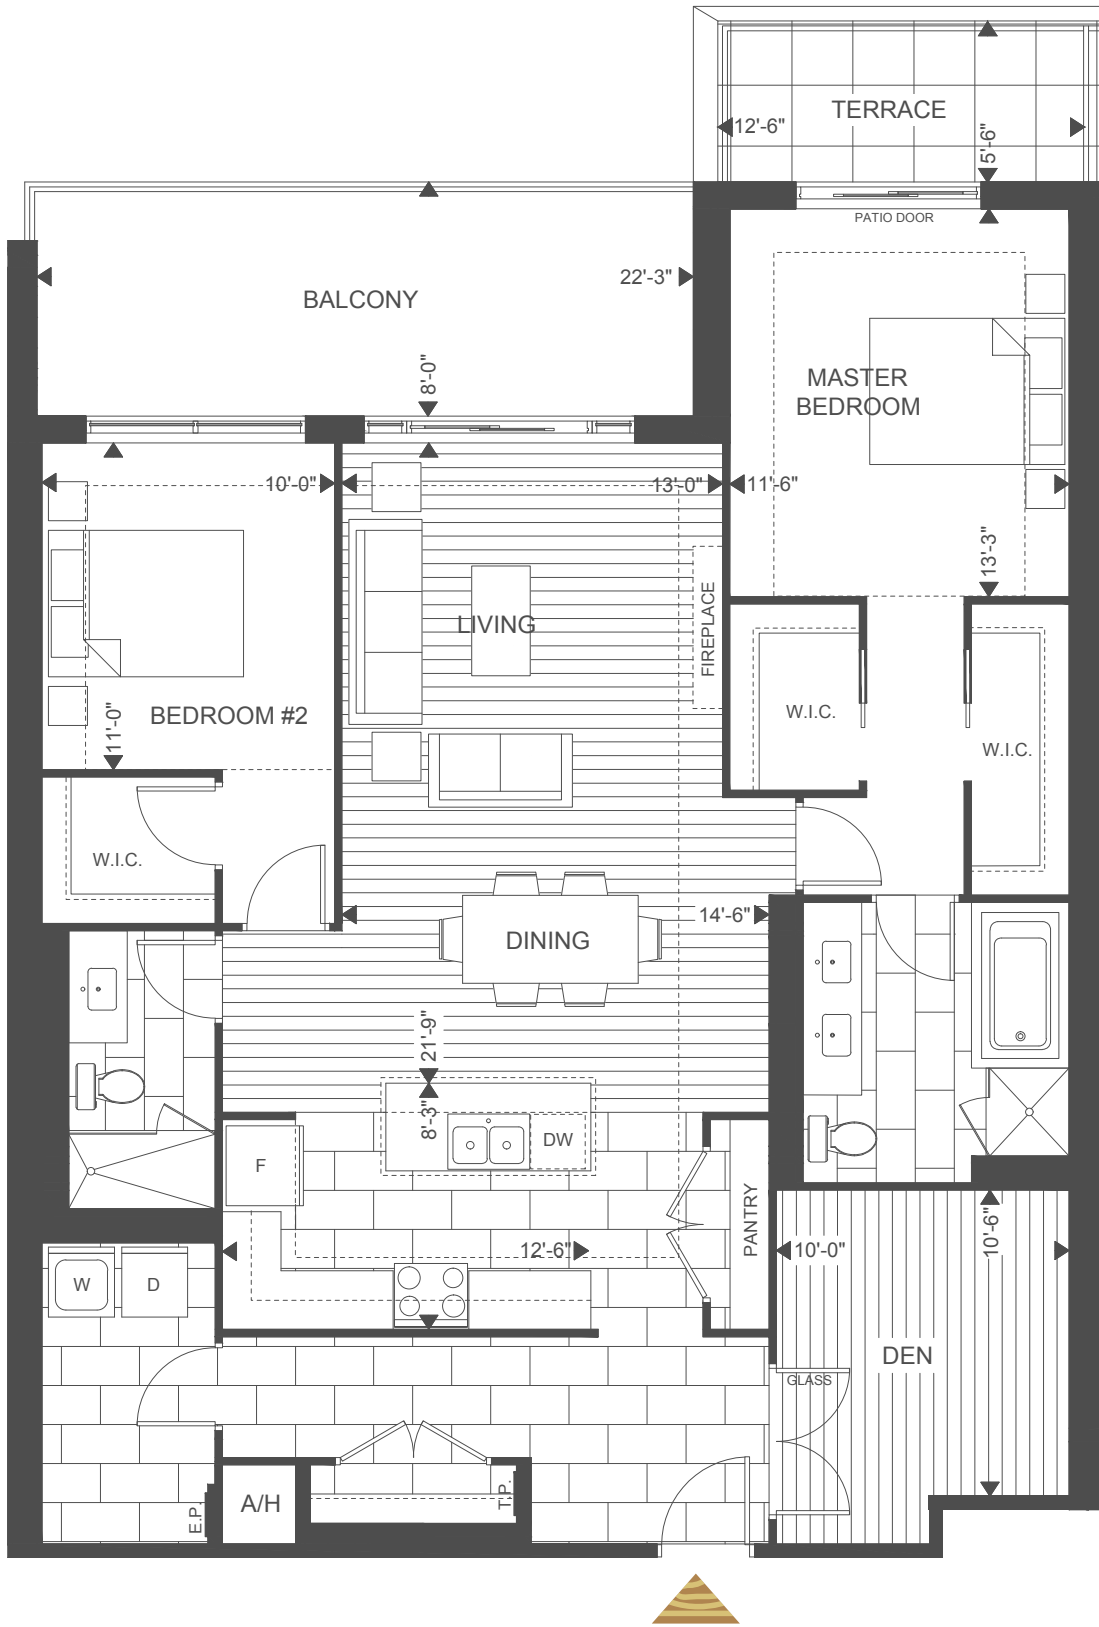

SUITE 2E

2 BEDROOM
+ DEN

SUITE: 1500 SQUARE FEET

TERRACE: 65 SQUARE FEET
BALCONY: 175 SQUARE FEET
TOTAL: 1750 SQUARE FEET

NORTHLINK II

FLOOR AVAILABILITY: SUITE 409

TERRACE SERIES

4TH FLOOR

Plans and specifications are subject to change without notice. Actual usable floor space may vary from stated floor area. Illustrations are artists concept only and may show optional features not included in base price. See sales representative for further information. E. & O. E.