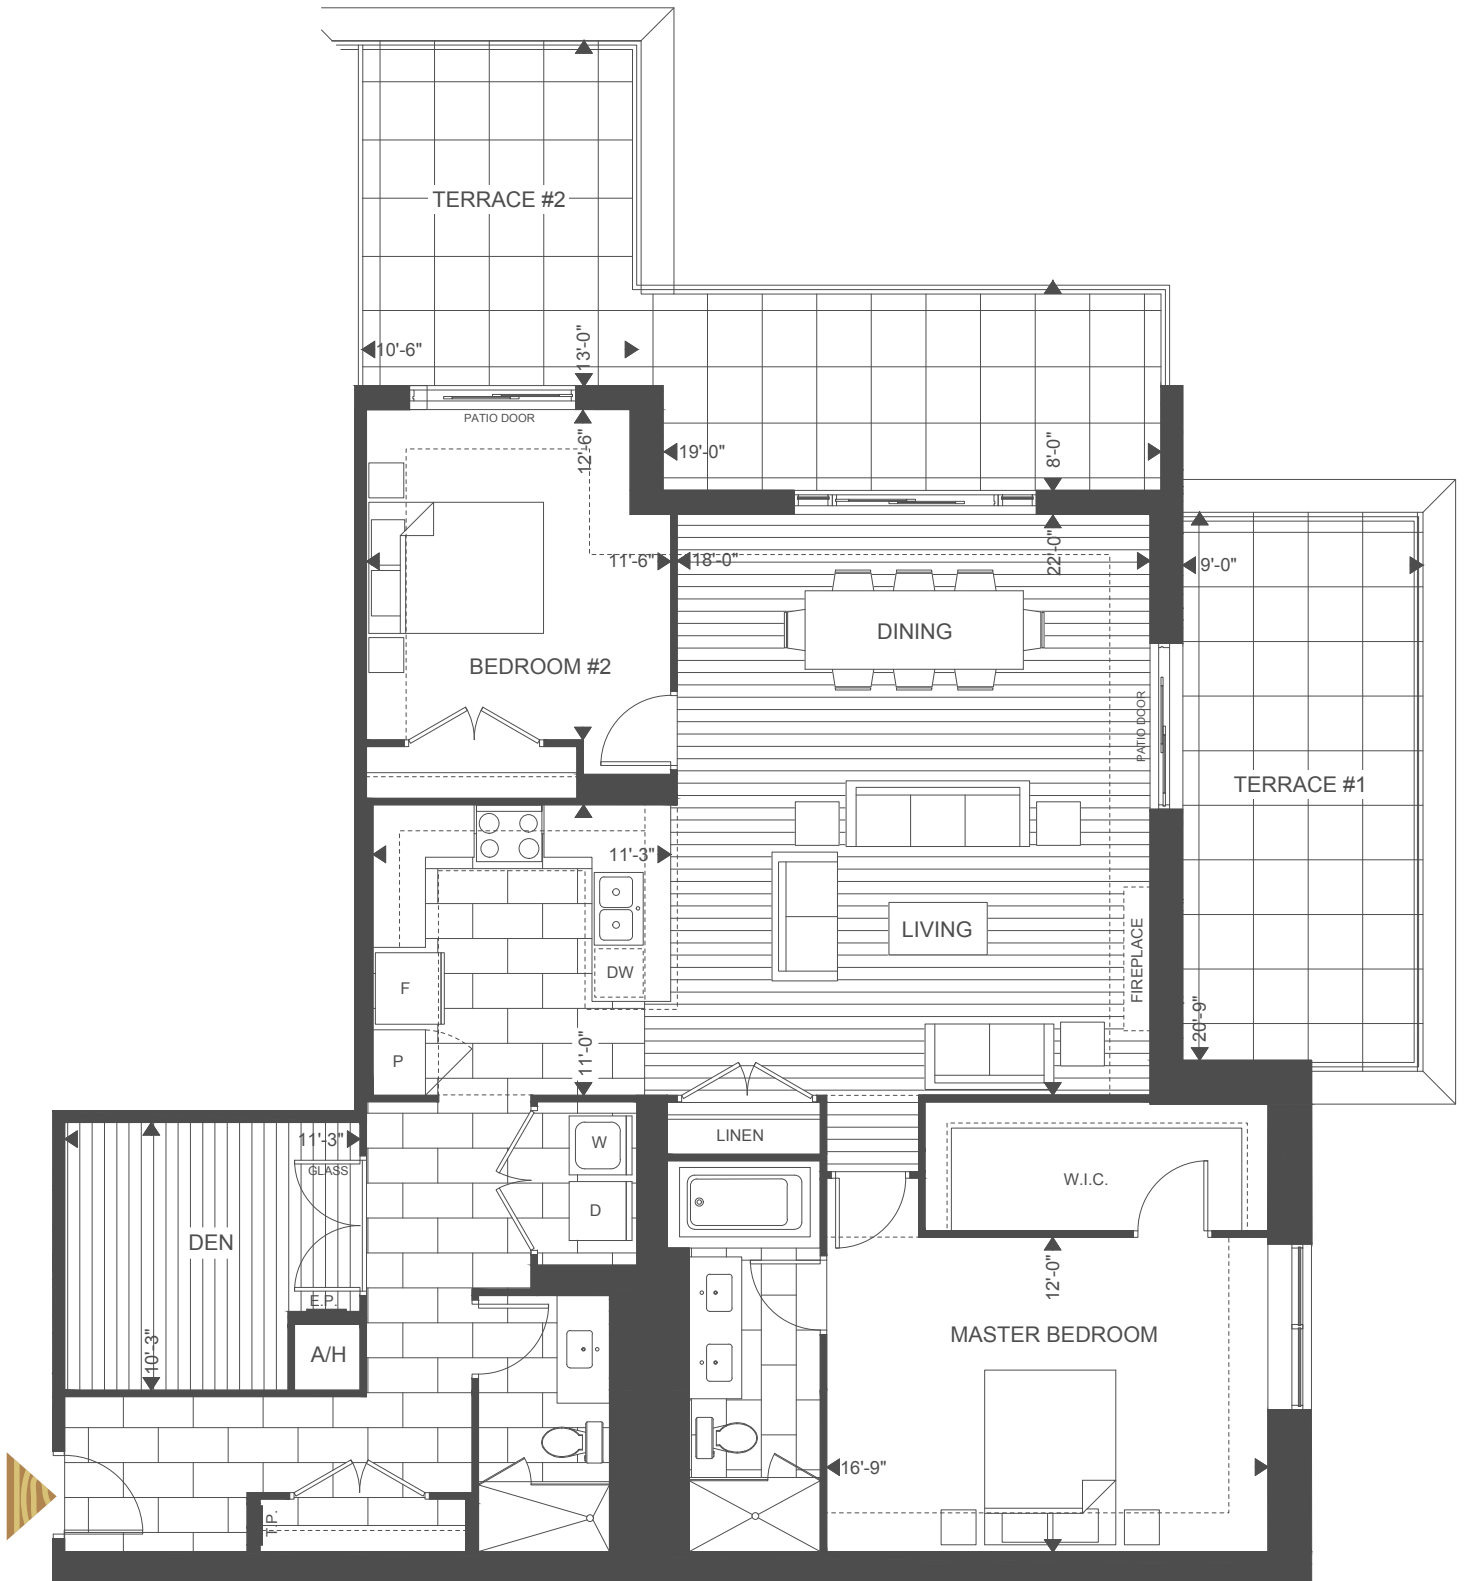

# SUITE 2B-NE

2 BEDROOM  
+ DEN

## SUITE: 1610 SQUARE FEET

TERRACE #1: 185 SQUARE FEET

TERRACE #2: 285 SQUARE FEET

TOTAL: 2080 SQUARE FEET

NORTHLINK II

FLOOR AVAILABILITY: SUITE 313

TERRACE SERIES

3<sup>RD</sup> FLOOR

Plans and specifications are subject to change without notice. Actual usable floor space may vary from stated floor area. Illustrations are artists concept only and may show optional features not included in base price. See sales representative for further information. E. & O. E.