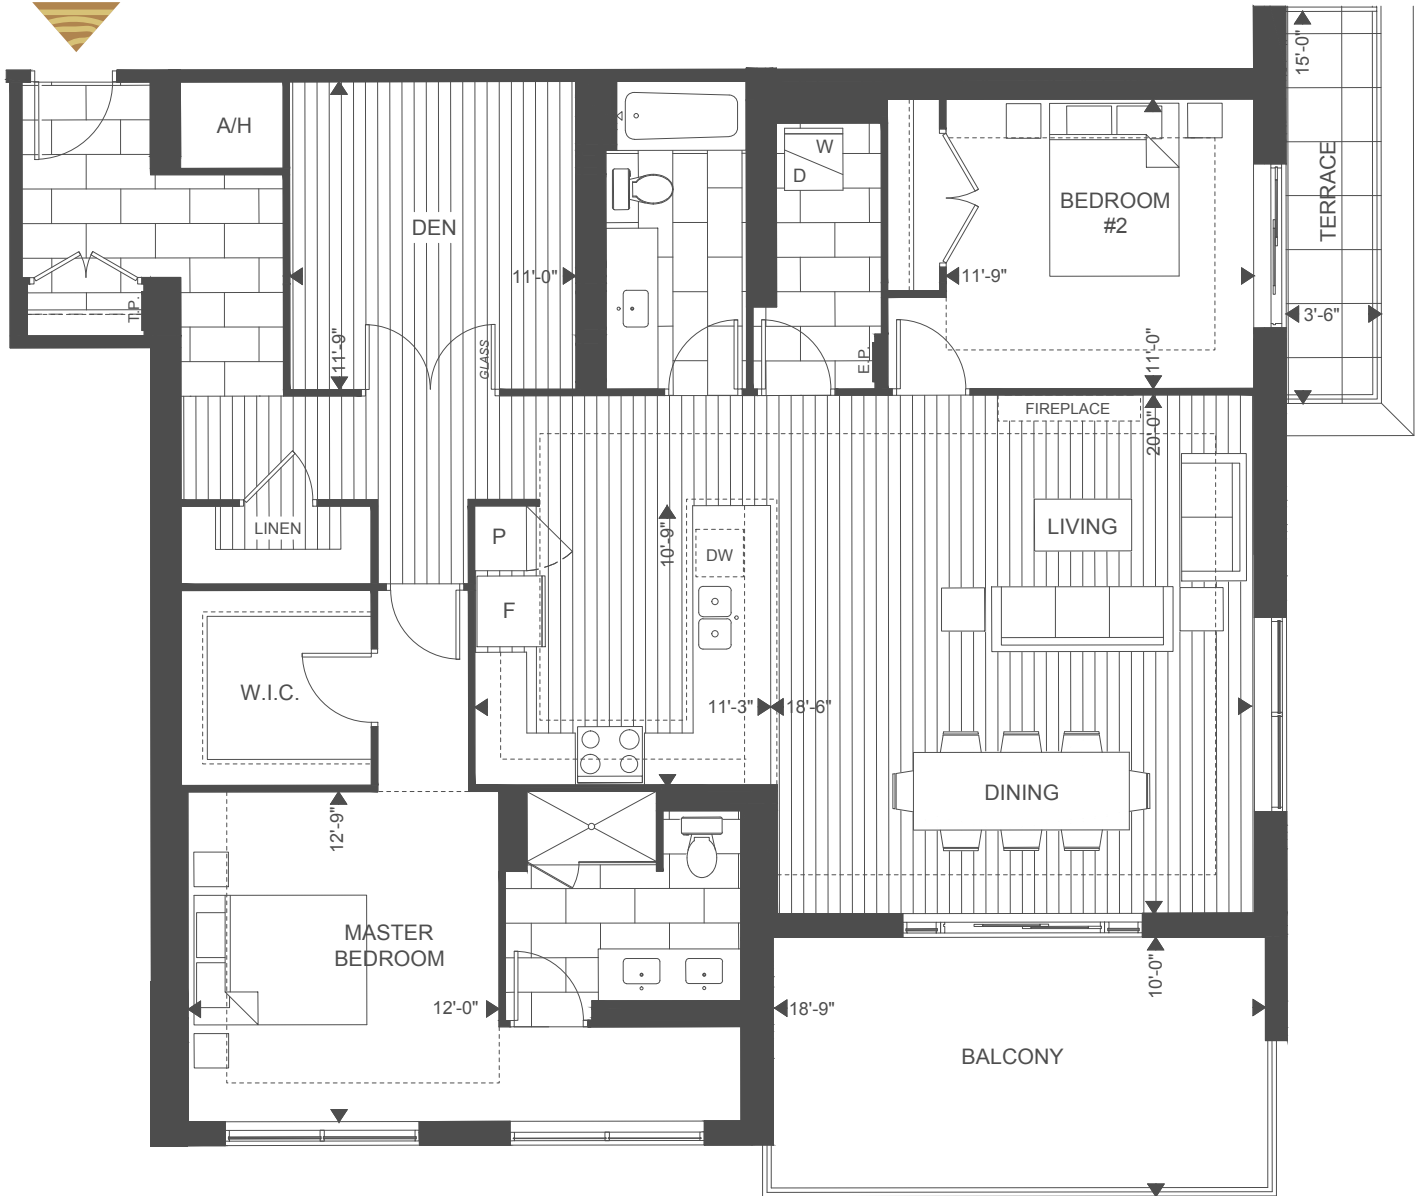

# SUITE 2Aa-SE

2 BEDROOM  
+ DEN

## SUITE: 1670 SQUARE FEET

TERRACE: 50 SQUARE FEET  
BALCONY: 185 SQUARE FEET  
TOTAL: 1905 SQUARE FEET

NORTHLINK II

FLOOR AVAILABILITY: SUITE 914

TERRACE SERIES

9<sup>TH</sup> FLOOR

Plans and specifications are subject to change without notice. Actual usable floor space may vary from stated floor area. Illustrations are artists concept only and may show optional features not included in base price. See sales representative for further information. E. & O. E.