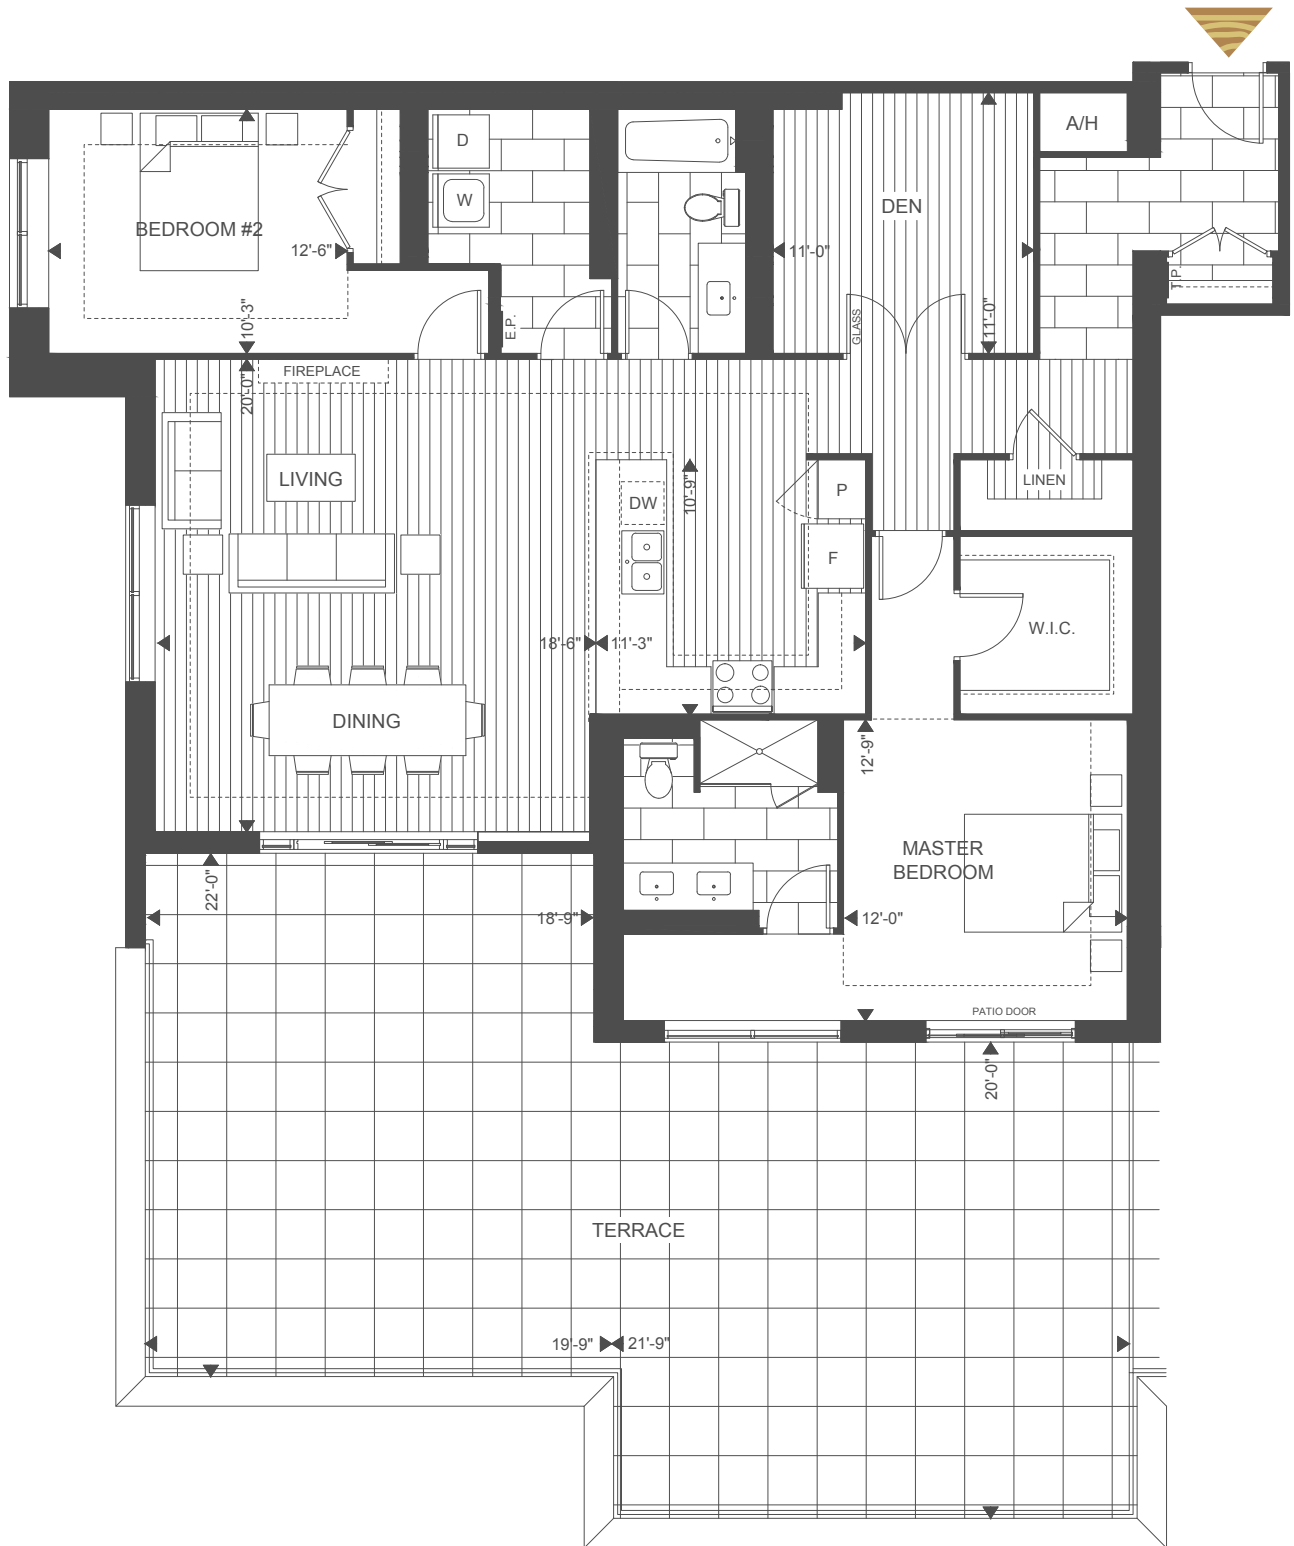

SUITE 2A-SW

2 BEDROOM
+ DEN

SUITE: 1695 SQUARE FEET

TERRACE: 870 SQUARE FEET
TOTAL: 2565 SQUARE FEET

NORTHLINK II

FLOOR AVAILABILITY: SUITE 305

TERRACE SERIES

3RD FLOOR

Plans and specifications are subject to change without notice. Actual usable floor space may vary from stated floor area. Illustrations are artists concept only and may show optional features not included in base price. See sales representative for further information. E. & O. E.