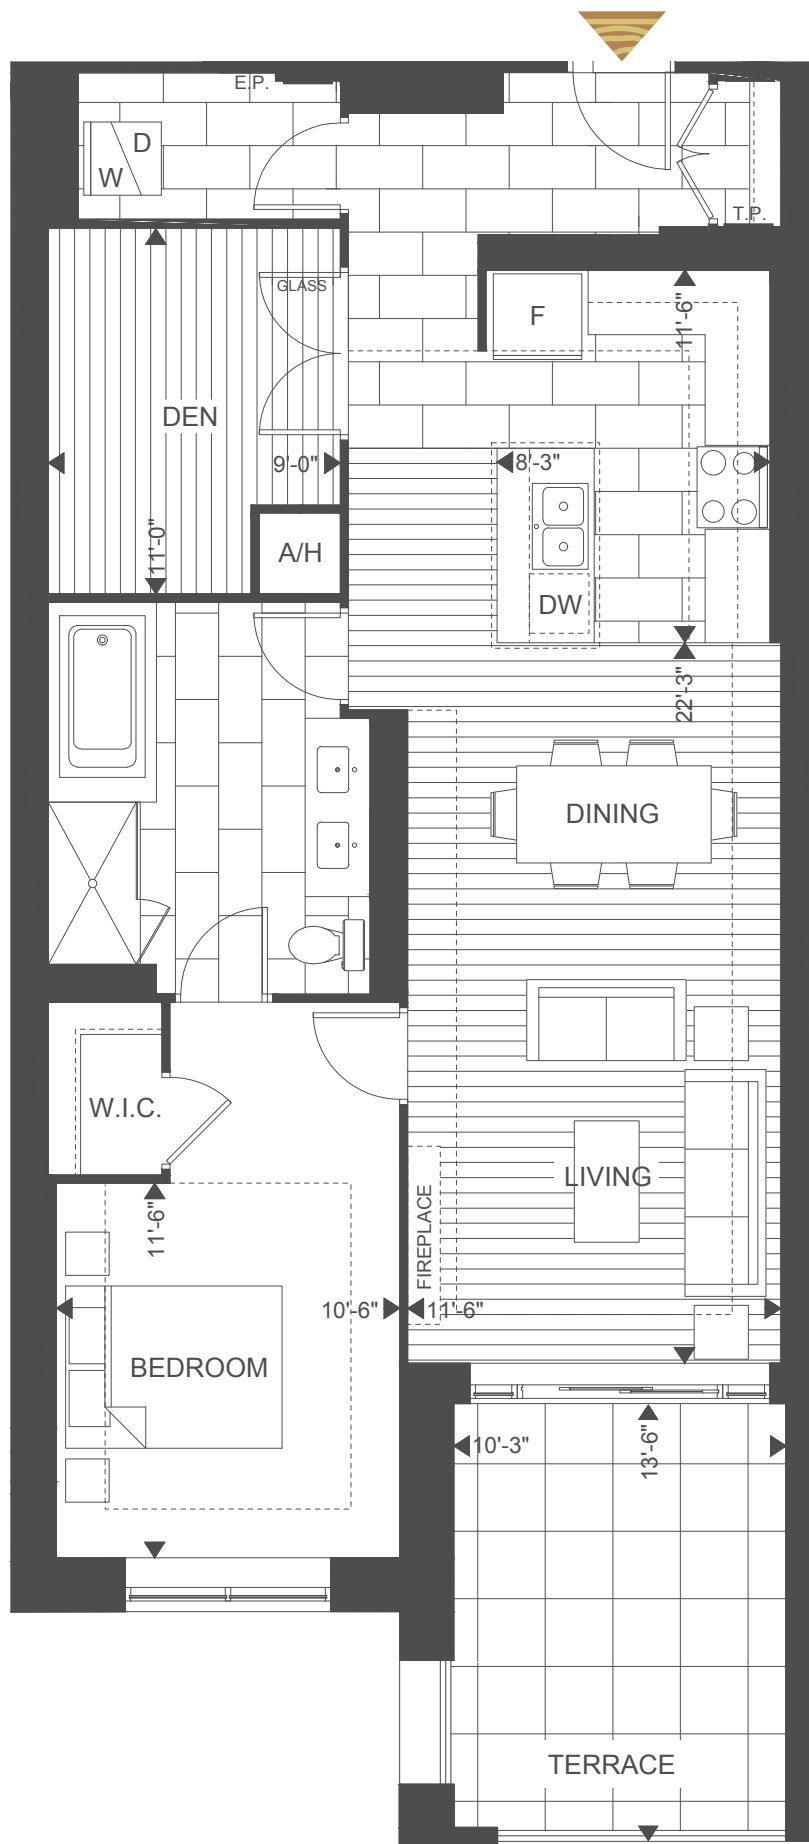

SUITE 1F

1 BEDROOM
+ DEN

SUITE: 1055 SQUARE FEET

TERRACE: 135 SQUARE FEET

TOTAL: 1190 SQUARE FEET

NORTHLINK II

FLOOR AVAILABILITY: SUITES 202, 302

TERRACE SERIES

2ND FLOOR

3RD FLOOR

Plans and specifications are subject to change without notice. Actual usable floor space may vary from stated floor area. Illustrations are artists concept only and may show optional features not included in base price. See sales representative for further information. E. & O. E.