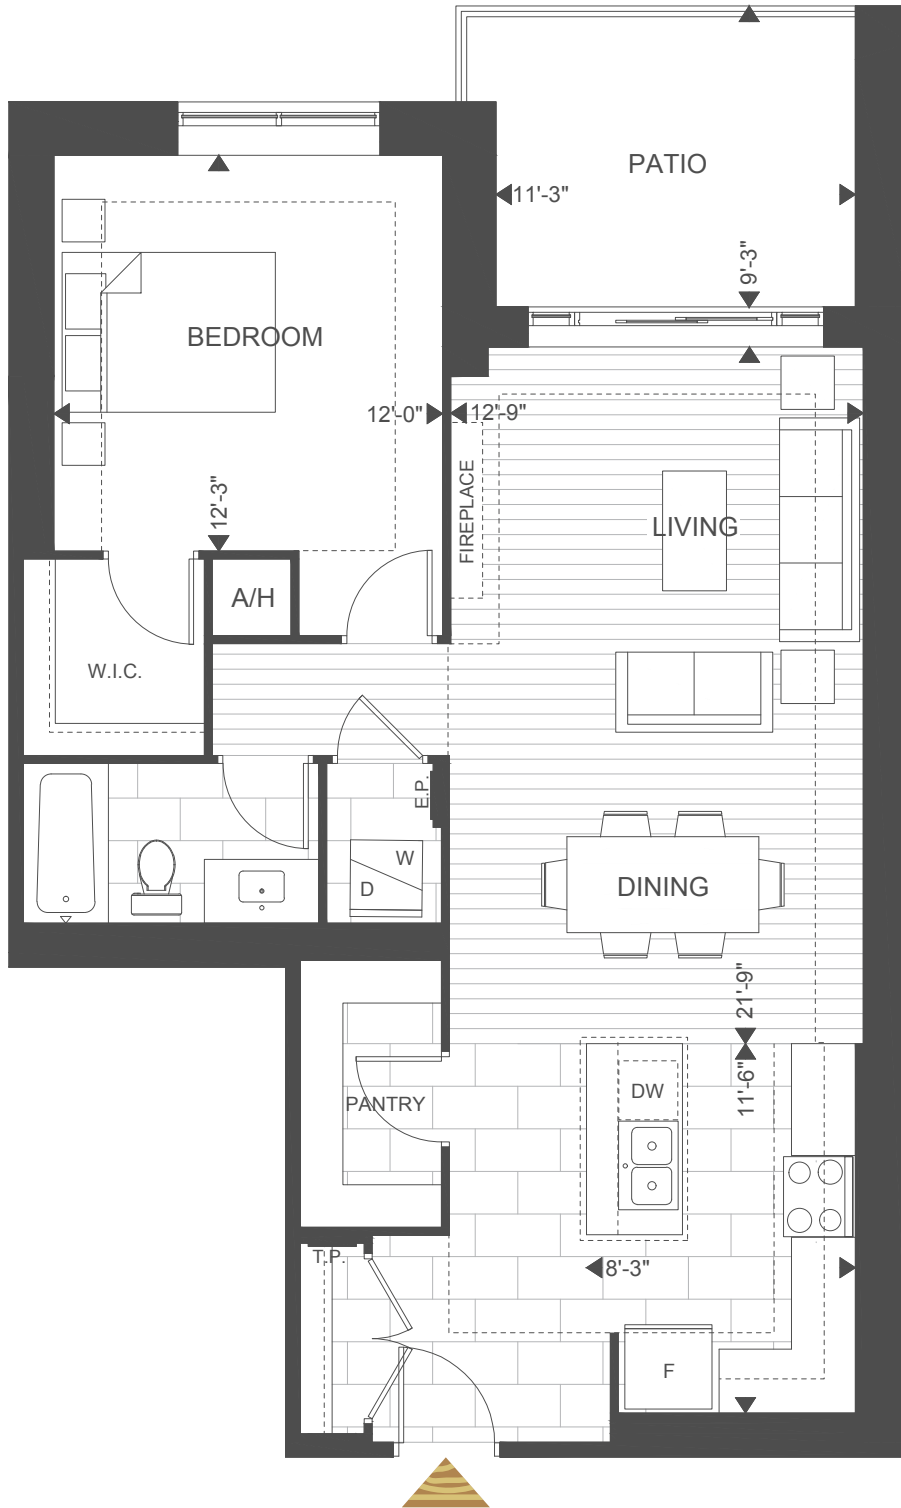

# SUITE 1E

1 BEDROOM

**SUITE: 920 SQUARE FEET**

**PATIO: 100 SQUARE FEET**

**TOTAL: 1020 SQUARE FEET**

NORTHLINK II

FLOOR AVAILABILITY: SUITE 108, 112

GROUND FLOOR

Plans and specifications are subject to change without notice. Actual usable floor space may vary from stated floor area. Illustrations are artists concept only and may show optional features not included in base price. See sales representative for further information. E. & O. E.