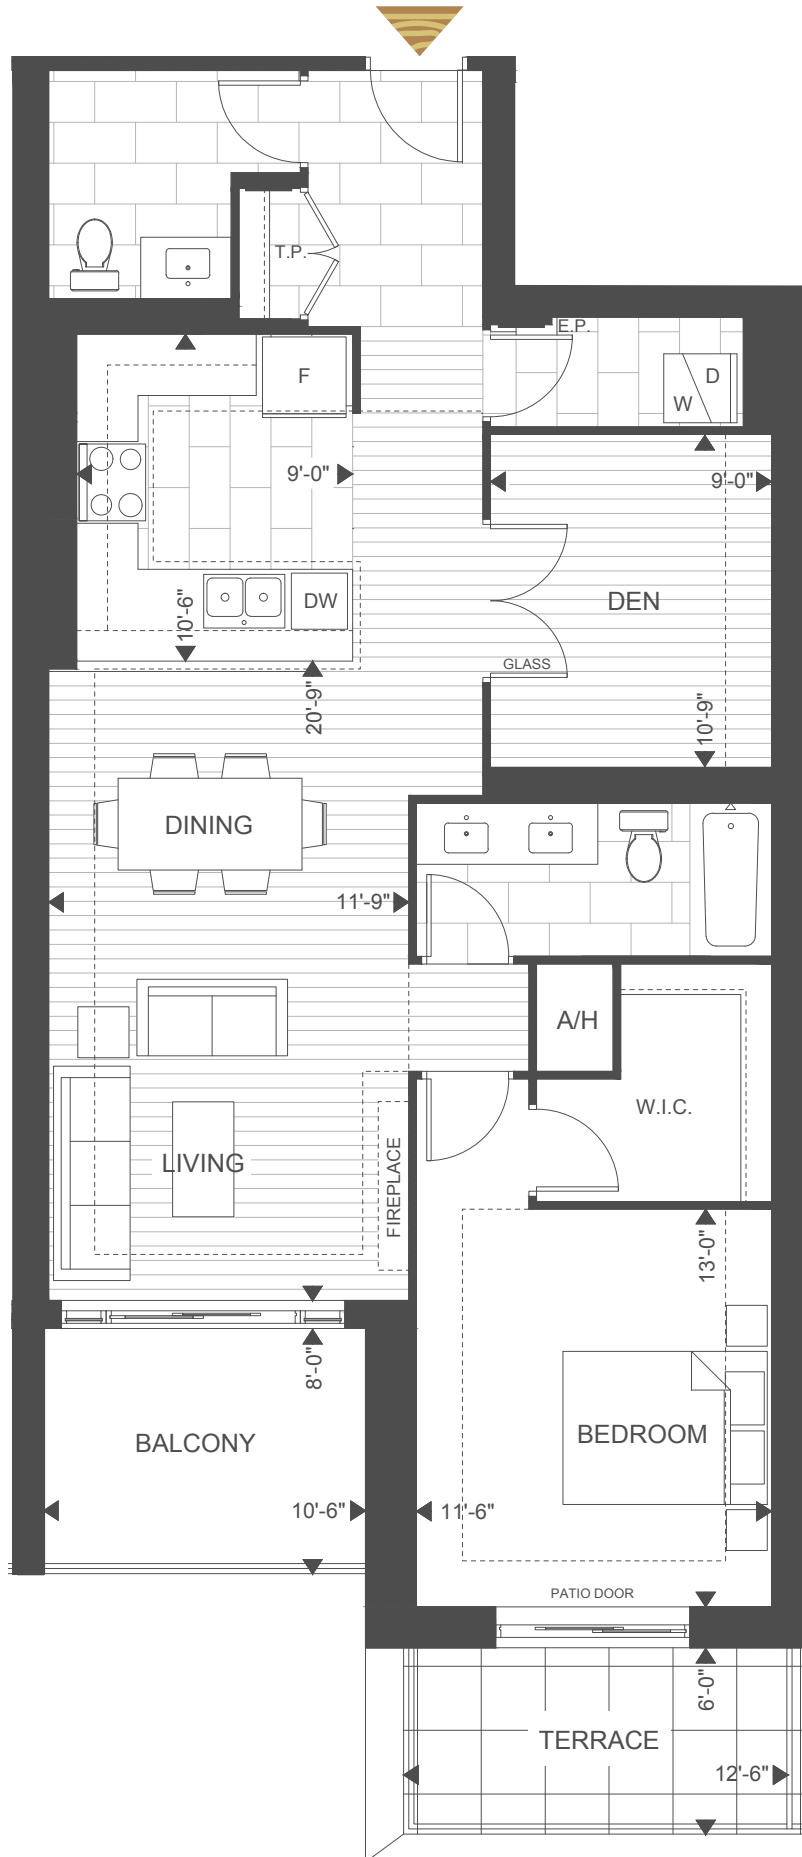

# SUITE 1C

1 BEDROOM  
+ DEN

**SUITE: 1080 SQUARE FEET**

BALCONY: 80 SQUARE FEET

TERRACE: 75 SQUARE FEET

TOTAL: 1235 SQUARE FEET

NORTHLINK II

FLOOR AVAILABILITY: SUITES 401, 417

TERRACE SERIES

4<sup>TH</sup> FLOOR

Plans and specifications are subject to change without notice. Actual usable floor space may vary from stated floor area. Illustrations are artists concept only and may show optional features not included in base price. See sales representative for further information. E. & O. E.