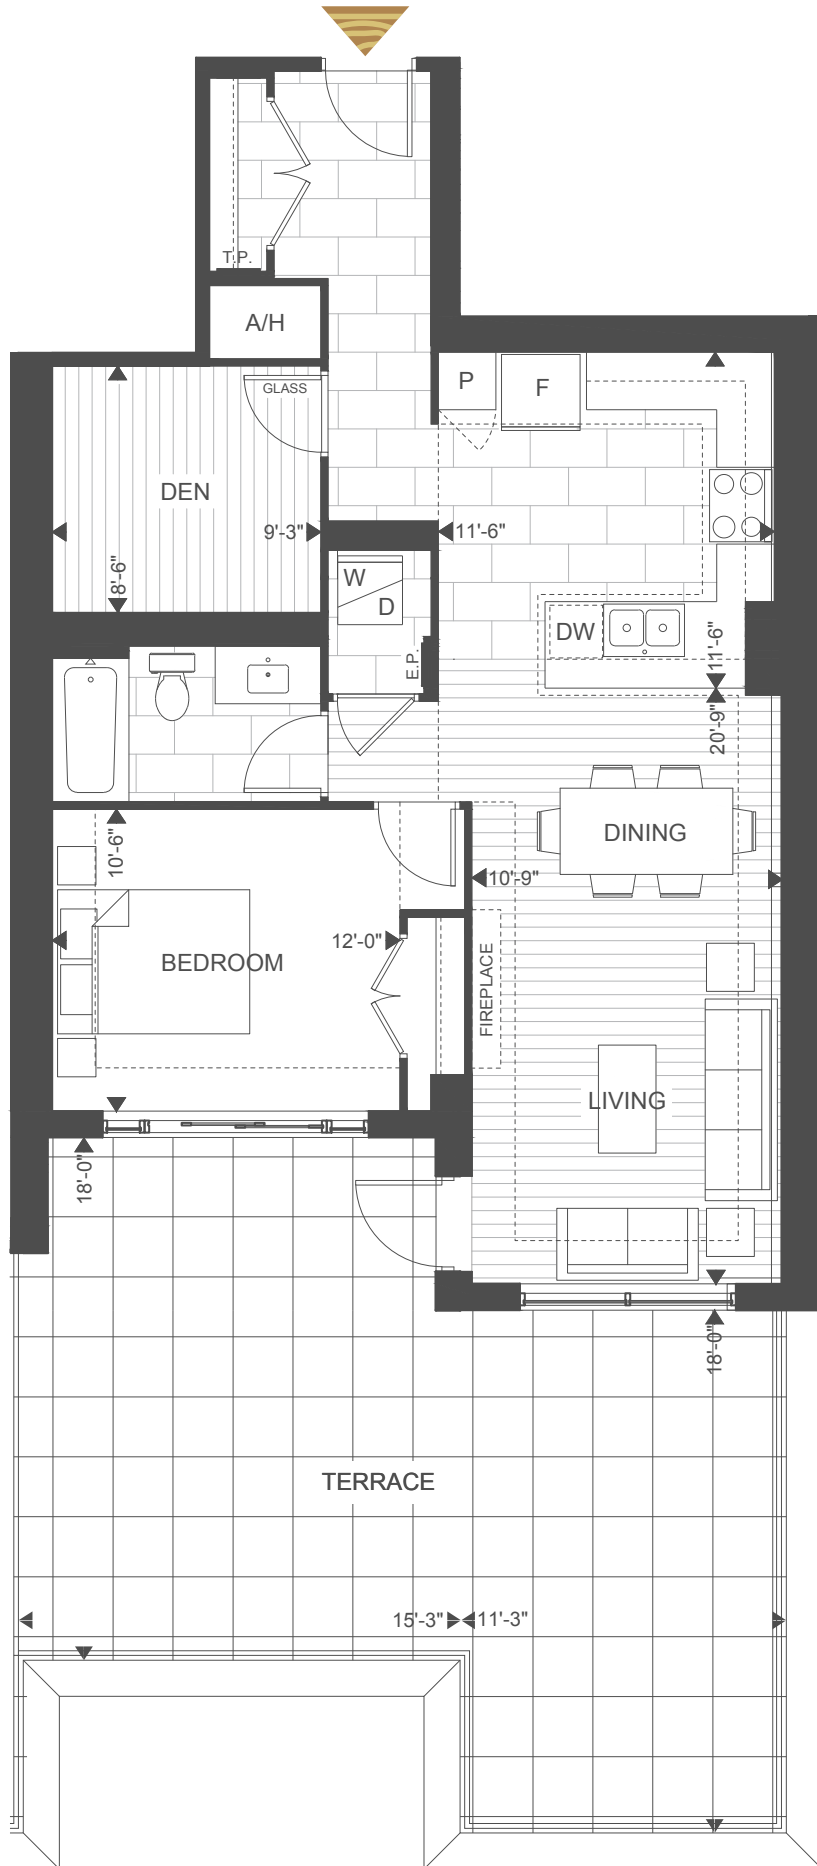

SUITE 1B

1 BEDROOM
+ DEN

SUITE: 895 SQUARE FEET

TERRACE: 475 SQUARE FEET

TOTAL: 1370 SQUARE FEET

NORTHLINK II

FLOOR AVAILABILITY: SUITES 304

TERRACE SERIES

3RD FLOOR

Plans and specifications are subject to change without notice. Actual usable floor space may vary from stated floor area. Illustrations are artists concept only and may show optional features not included in base price. See sales representative for further information. E. & O. E.